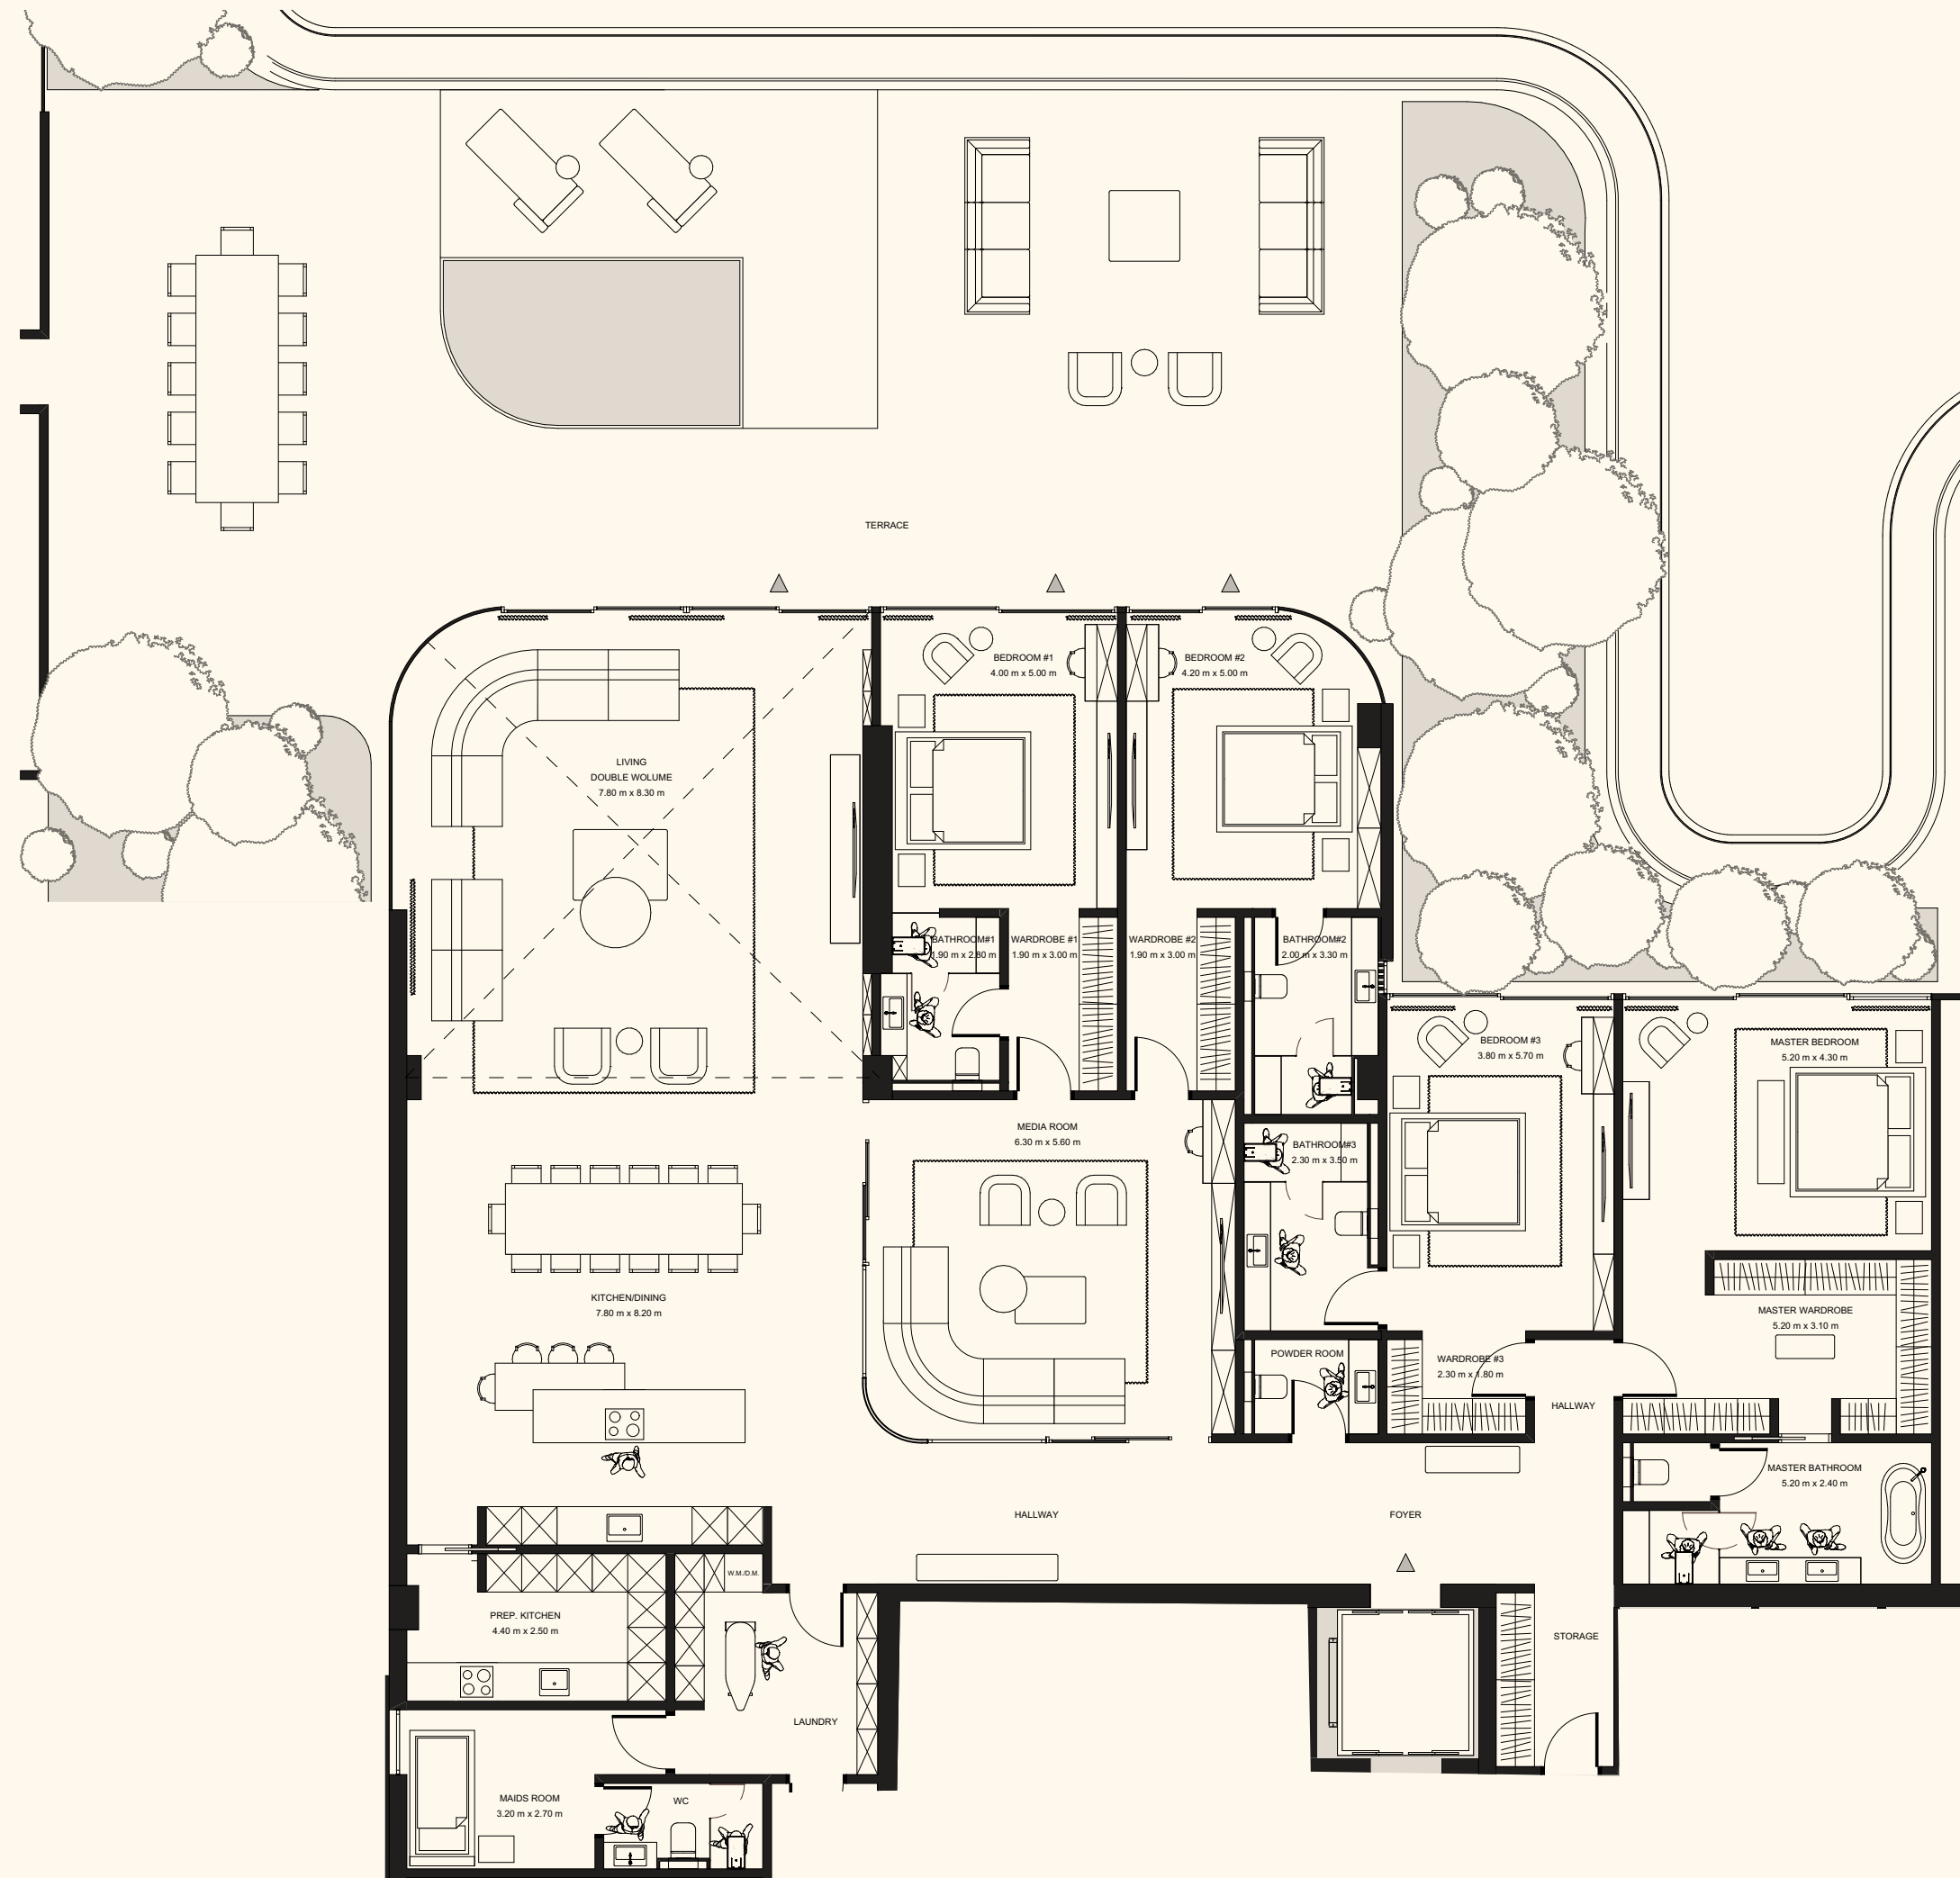

Unit 408

4 Bedrooms | 6 Bathrooms | 4 Parking Spaces

Residence	4,420 sq. ft.	411 sq. mt.
Terrace	3,113 sq. ft.	289 sq. mt.
Total	7,533 sq. ft.	700 sq. mt.