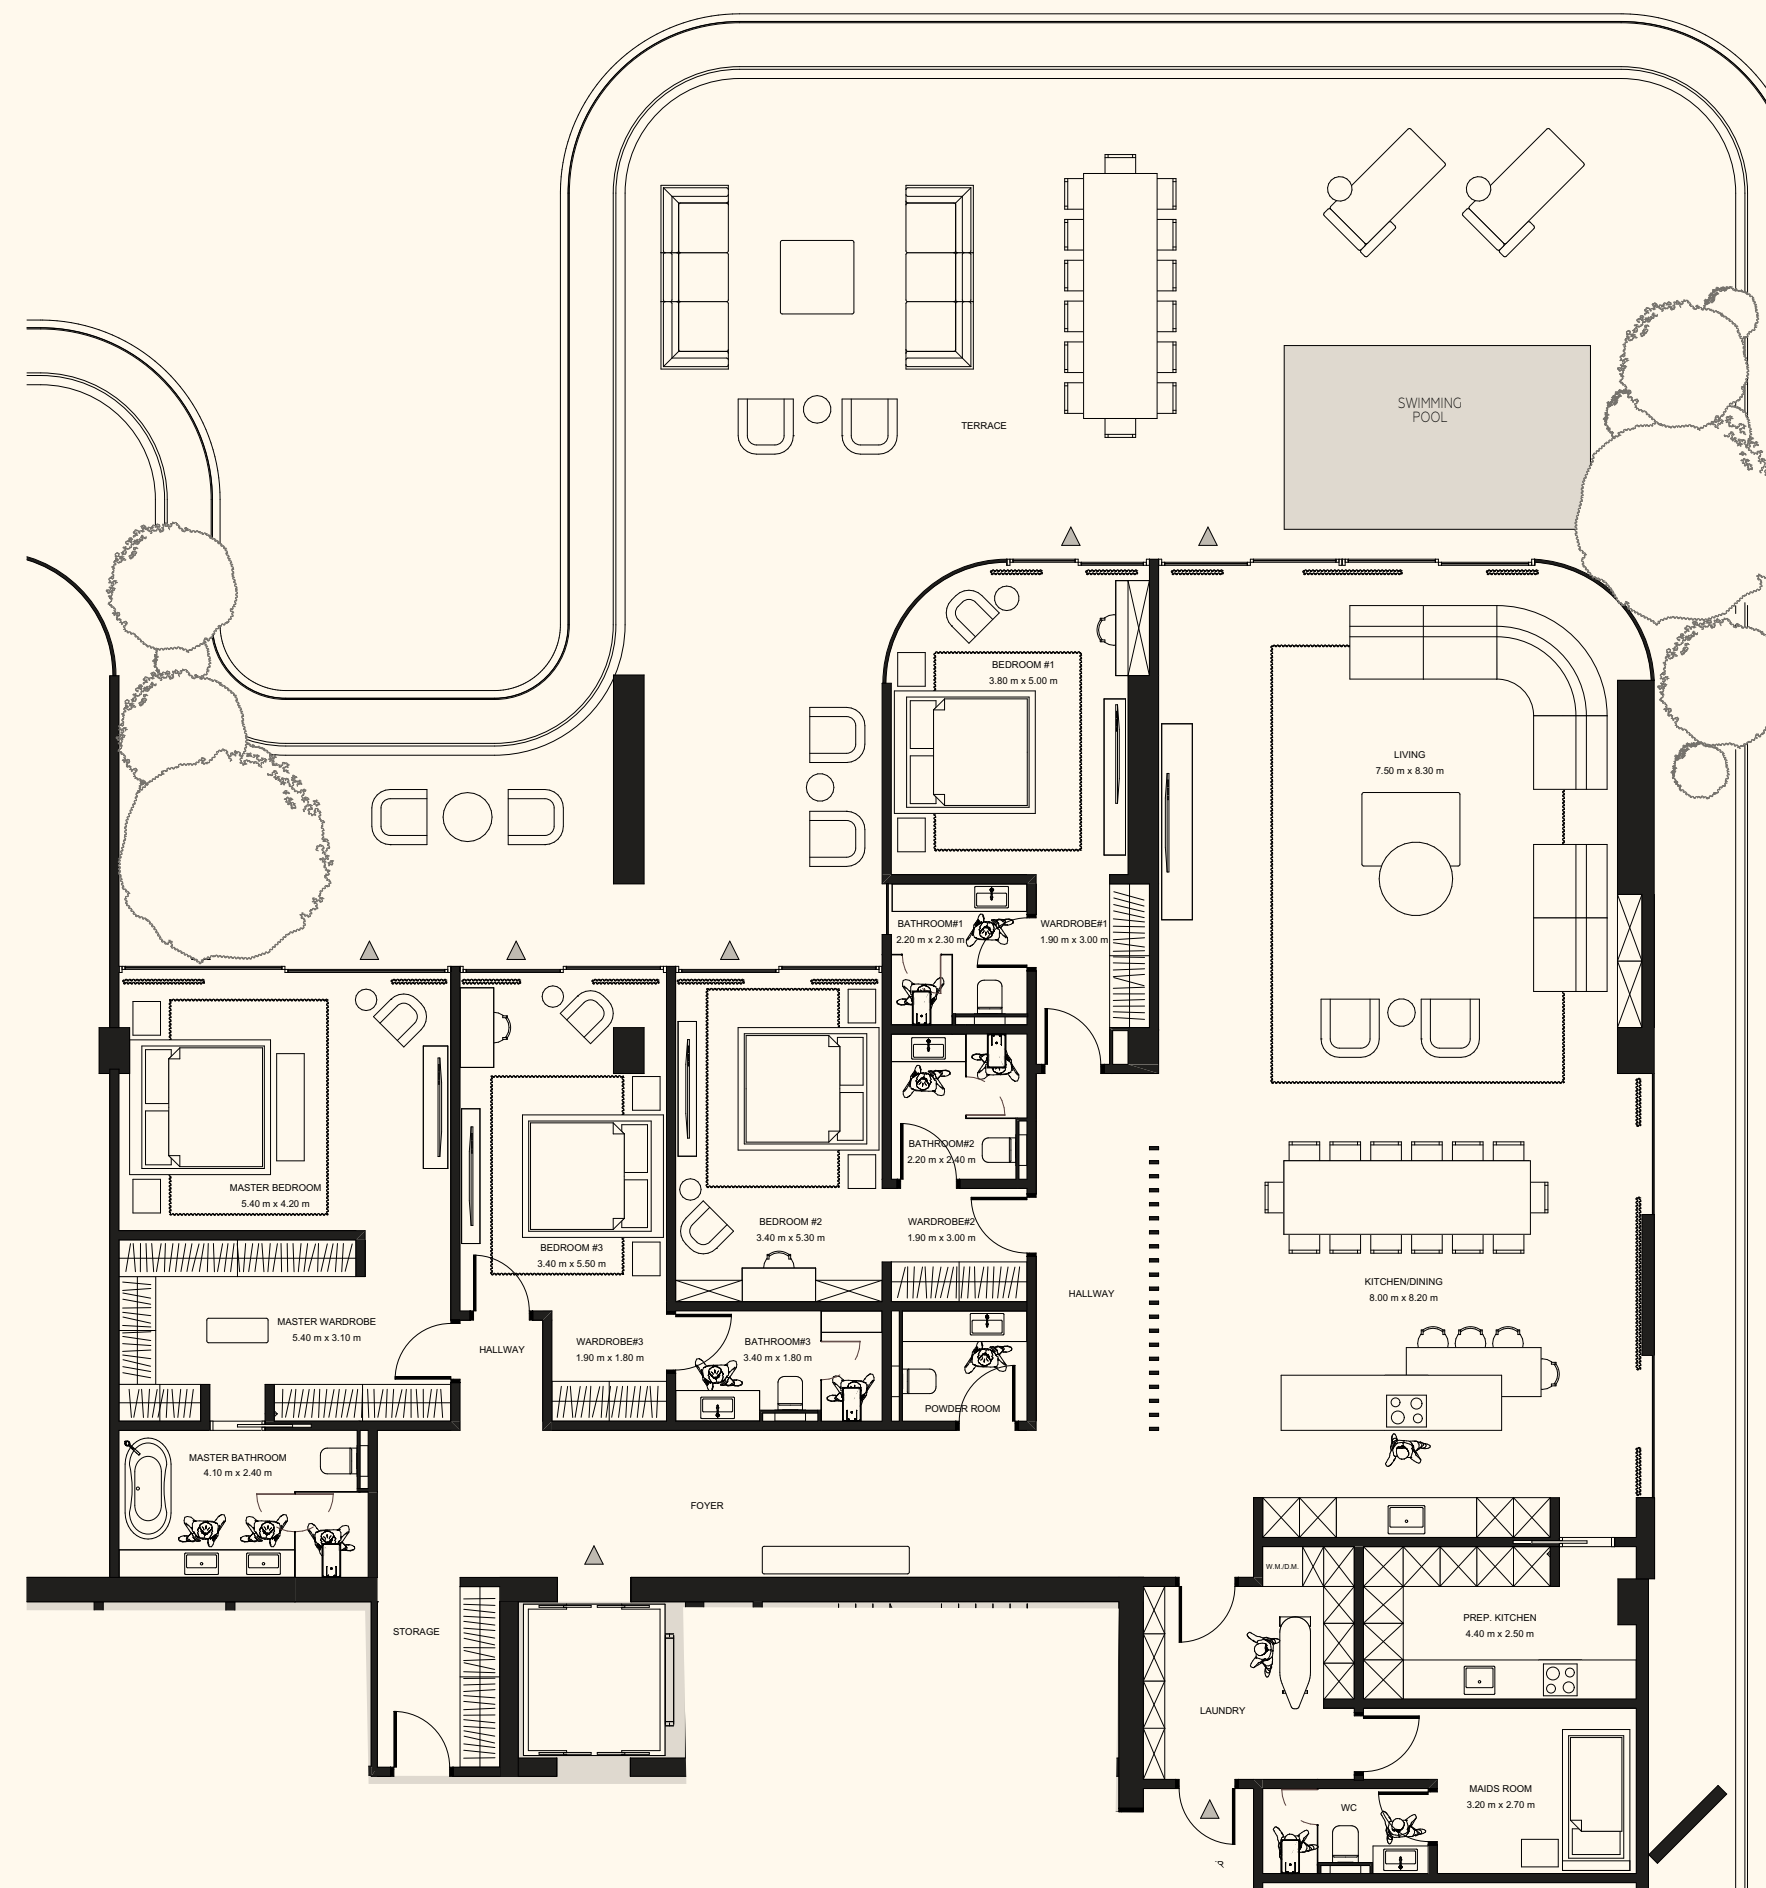

ORLA

DORCHESTER COLLECTION

DUBAI

Sea View

Beach View

Unit 603

4 Bedrooms | 6 Bathrooms | 4 Parking Spaces

Residence	3,993 sq. ft.	371 sq. mt.
Terrace	2,533 sq. ft.	235 sq. mt.
<hr/>		
Total	6,525 sq. ft.	606 sq. mt.