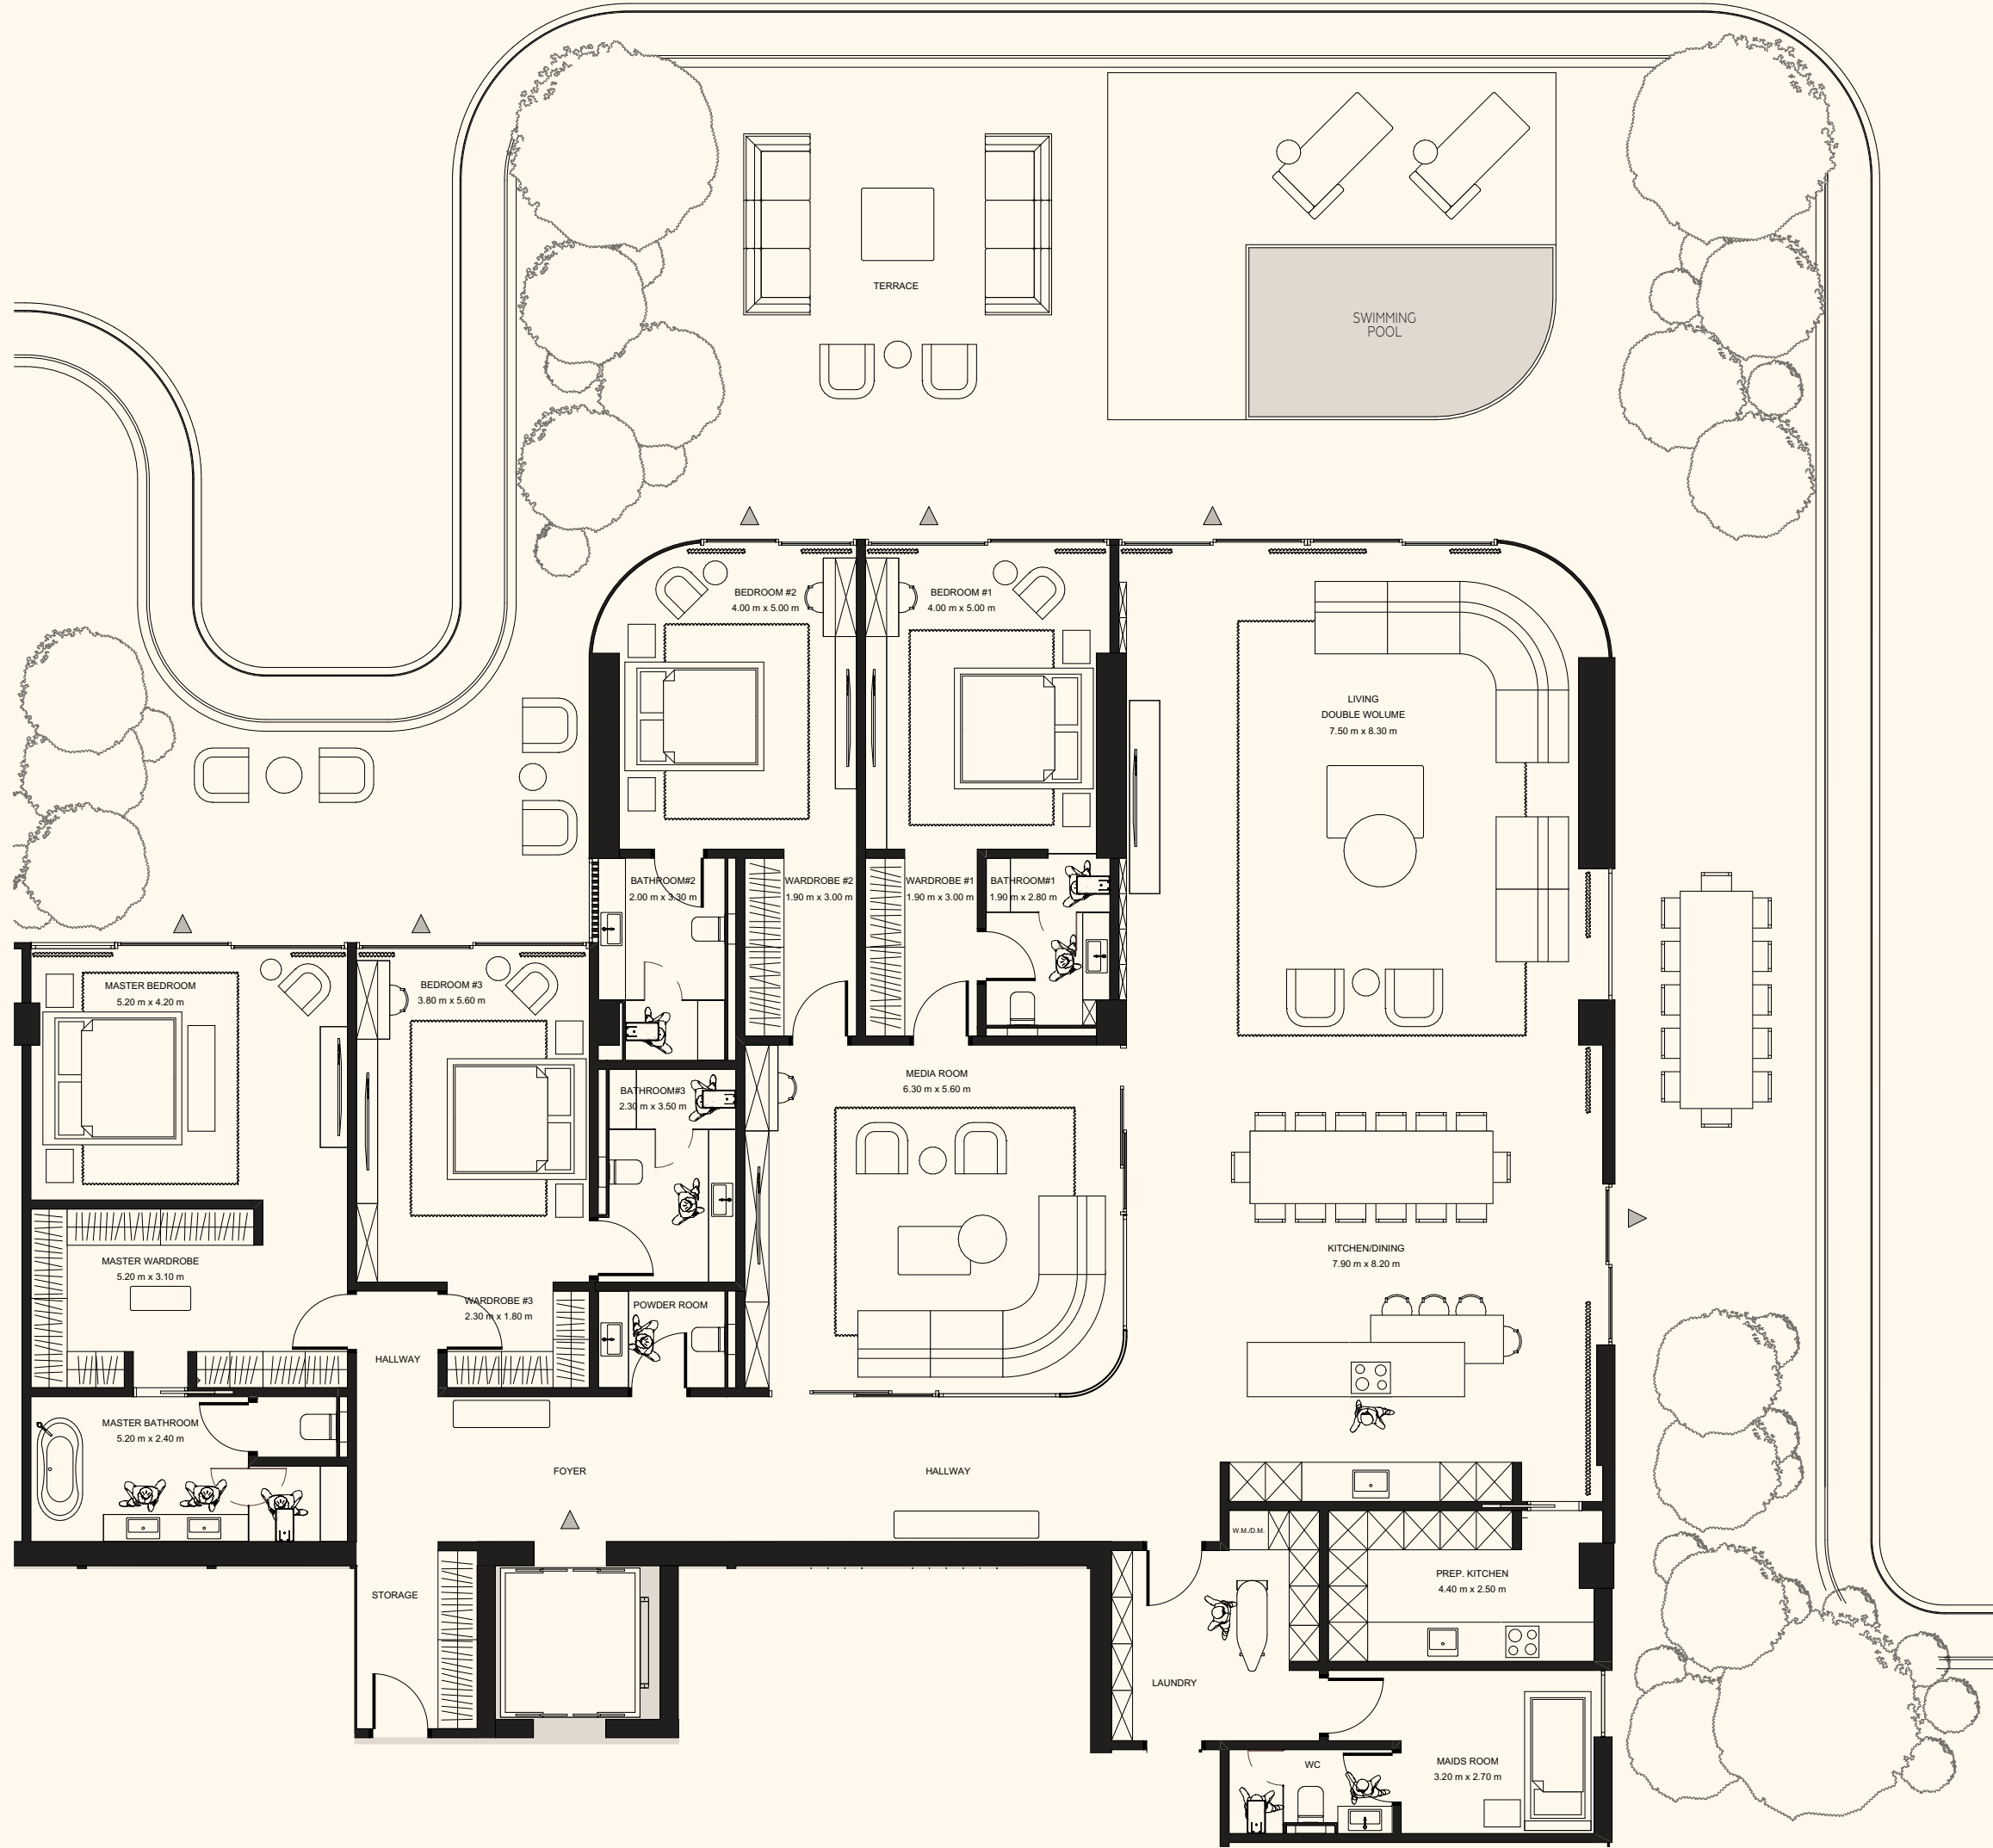

ORLA

DORCHESTER COLLECTION
DUBAI

Sea View

Beach View

Unit 803

4 Bedrooms | 6 Bathrooms | 4 Parking Spaces

Residence	4,426sq. ft.	411 sq. mt.
Terrace	3,011 sq. ft.	280 sq. mt.
Total	7,438 sq. ft.	691 sq. mt.