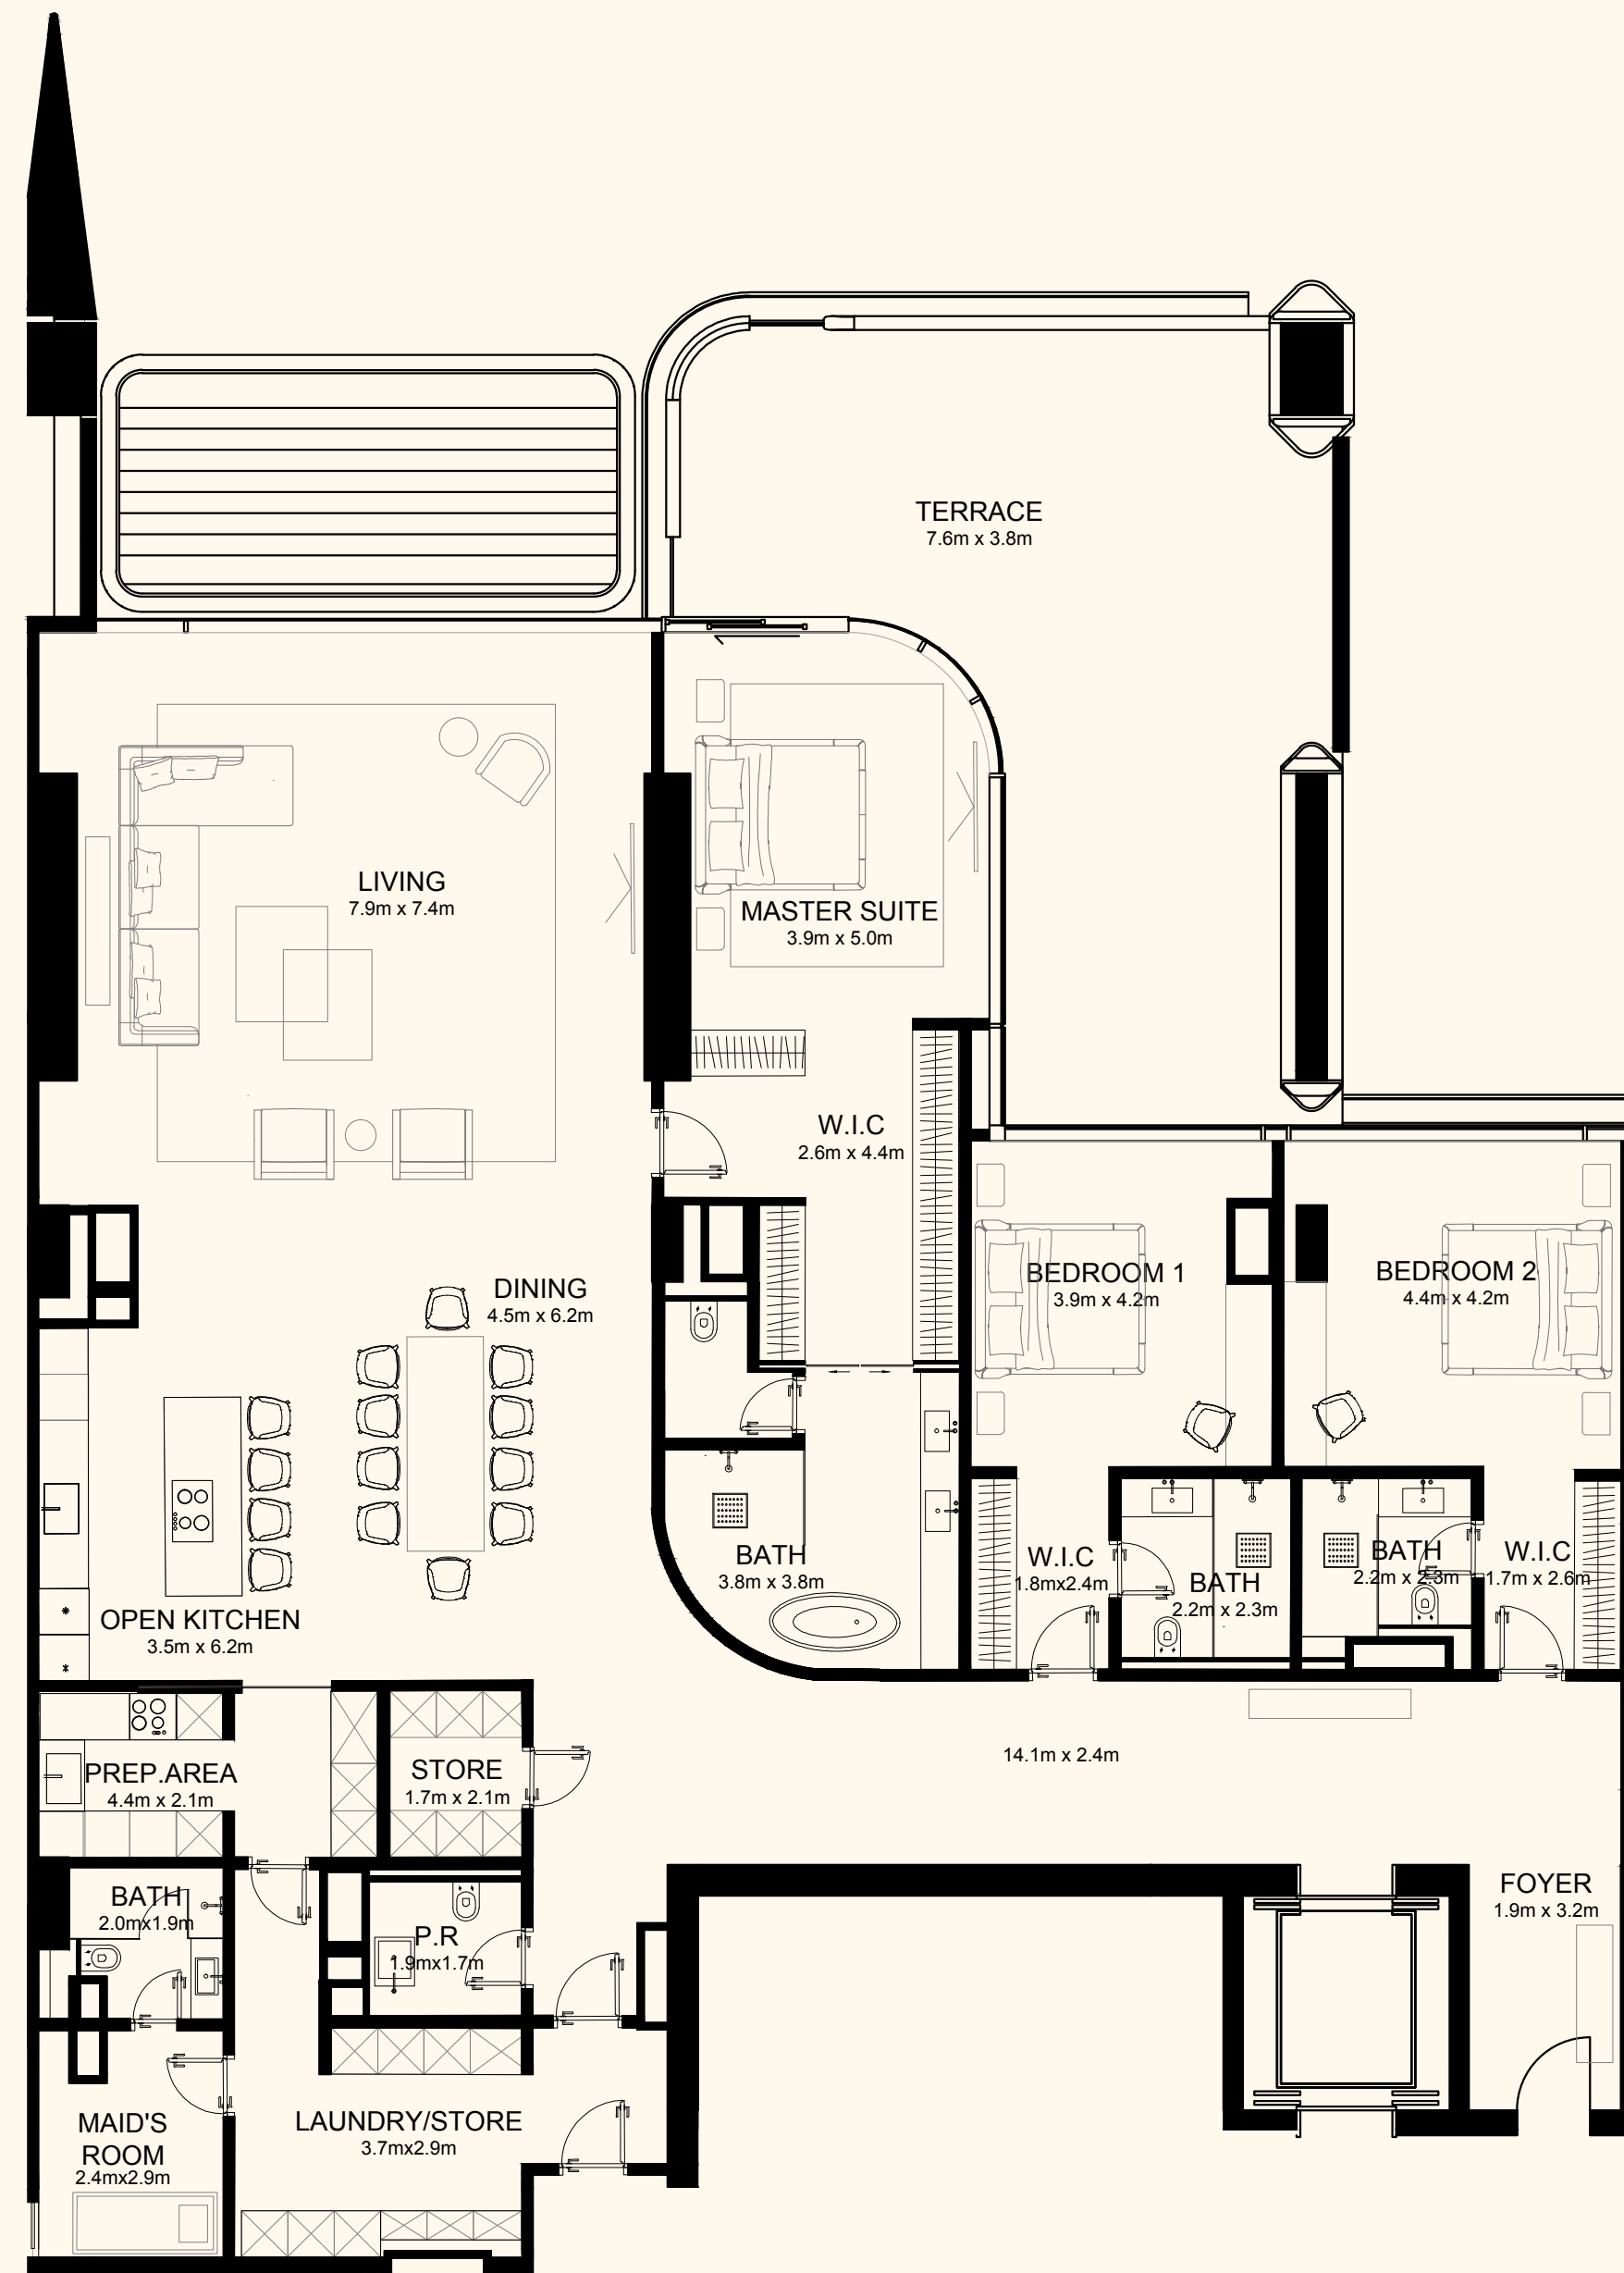

ORLA

DORCHESTER COLLECTION
DUBAI

Sea View

Beach View

Unit 705

3 Bedroom Simplex | 4 Bathrooms | 3 Parking Spaces

Residence	3,595 sq. ft.	334 sq. mt.
Terrace	667 sq. ft.	62 sq. mt.
Total	4,263 sq. ft.	396 sq. mt.

ORLA

DORCHESTER COLLECTION
DUBAI

Sea View

Beach View

Unit 803

4 Bedrooms | 6 Bathrooms | 4 Parking Spaces

Residence	4,426sq. ft.	411 sq. mt.
Terrace	3,011 sq. ft.	280 sq. mt.
Total	7,438 sq. ft.	691 sq. mt.