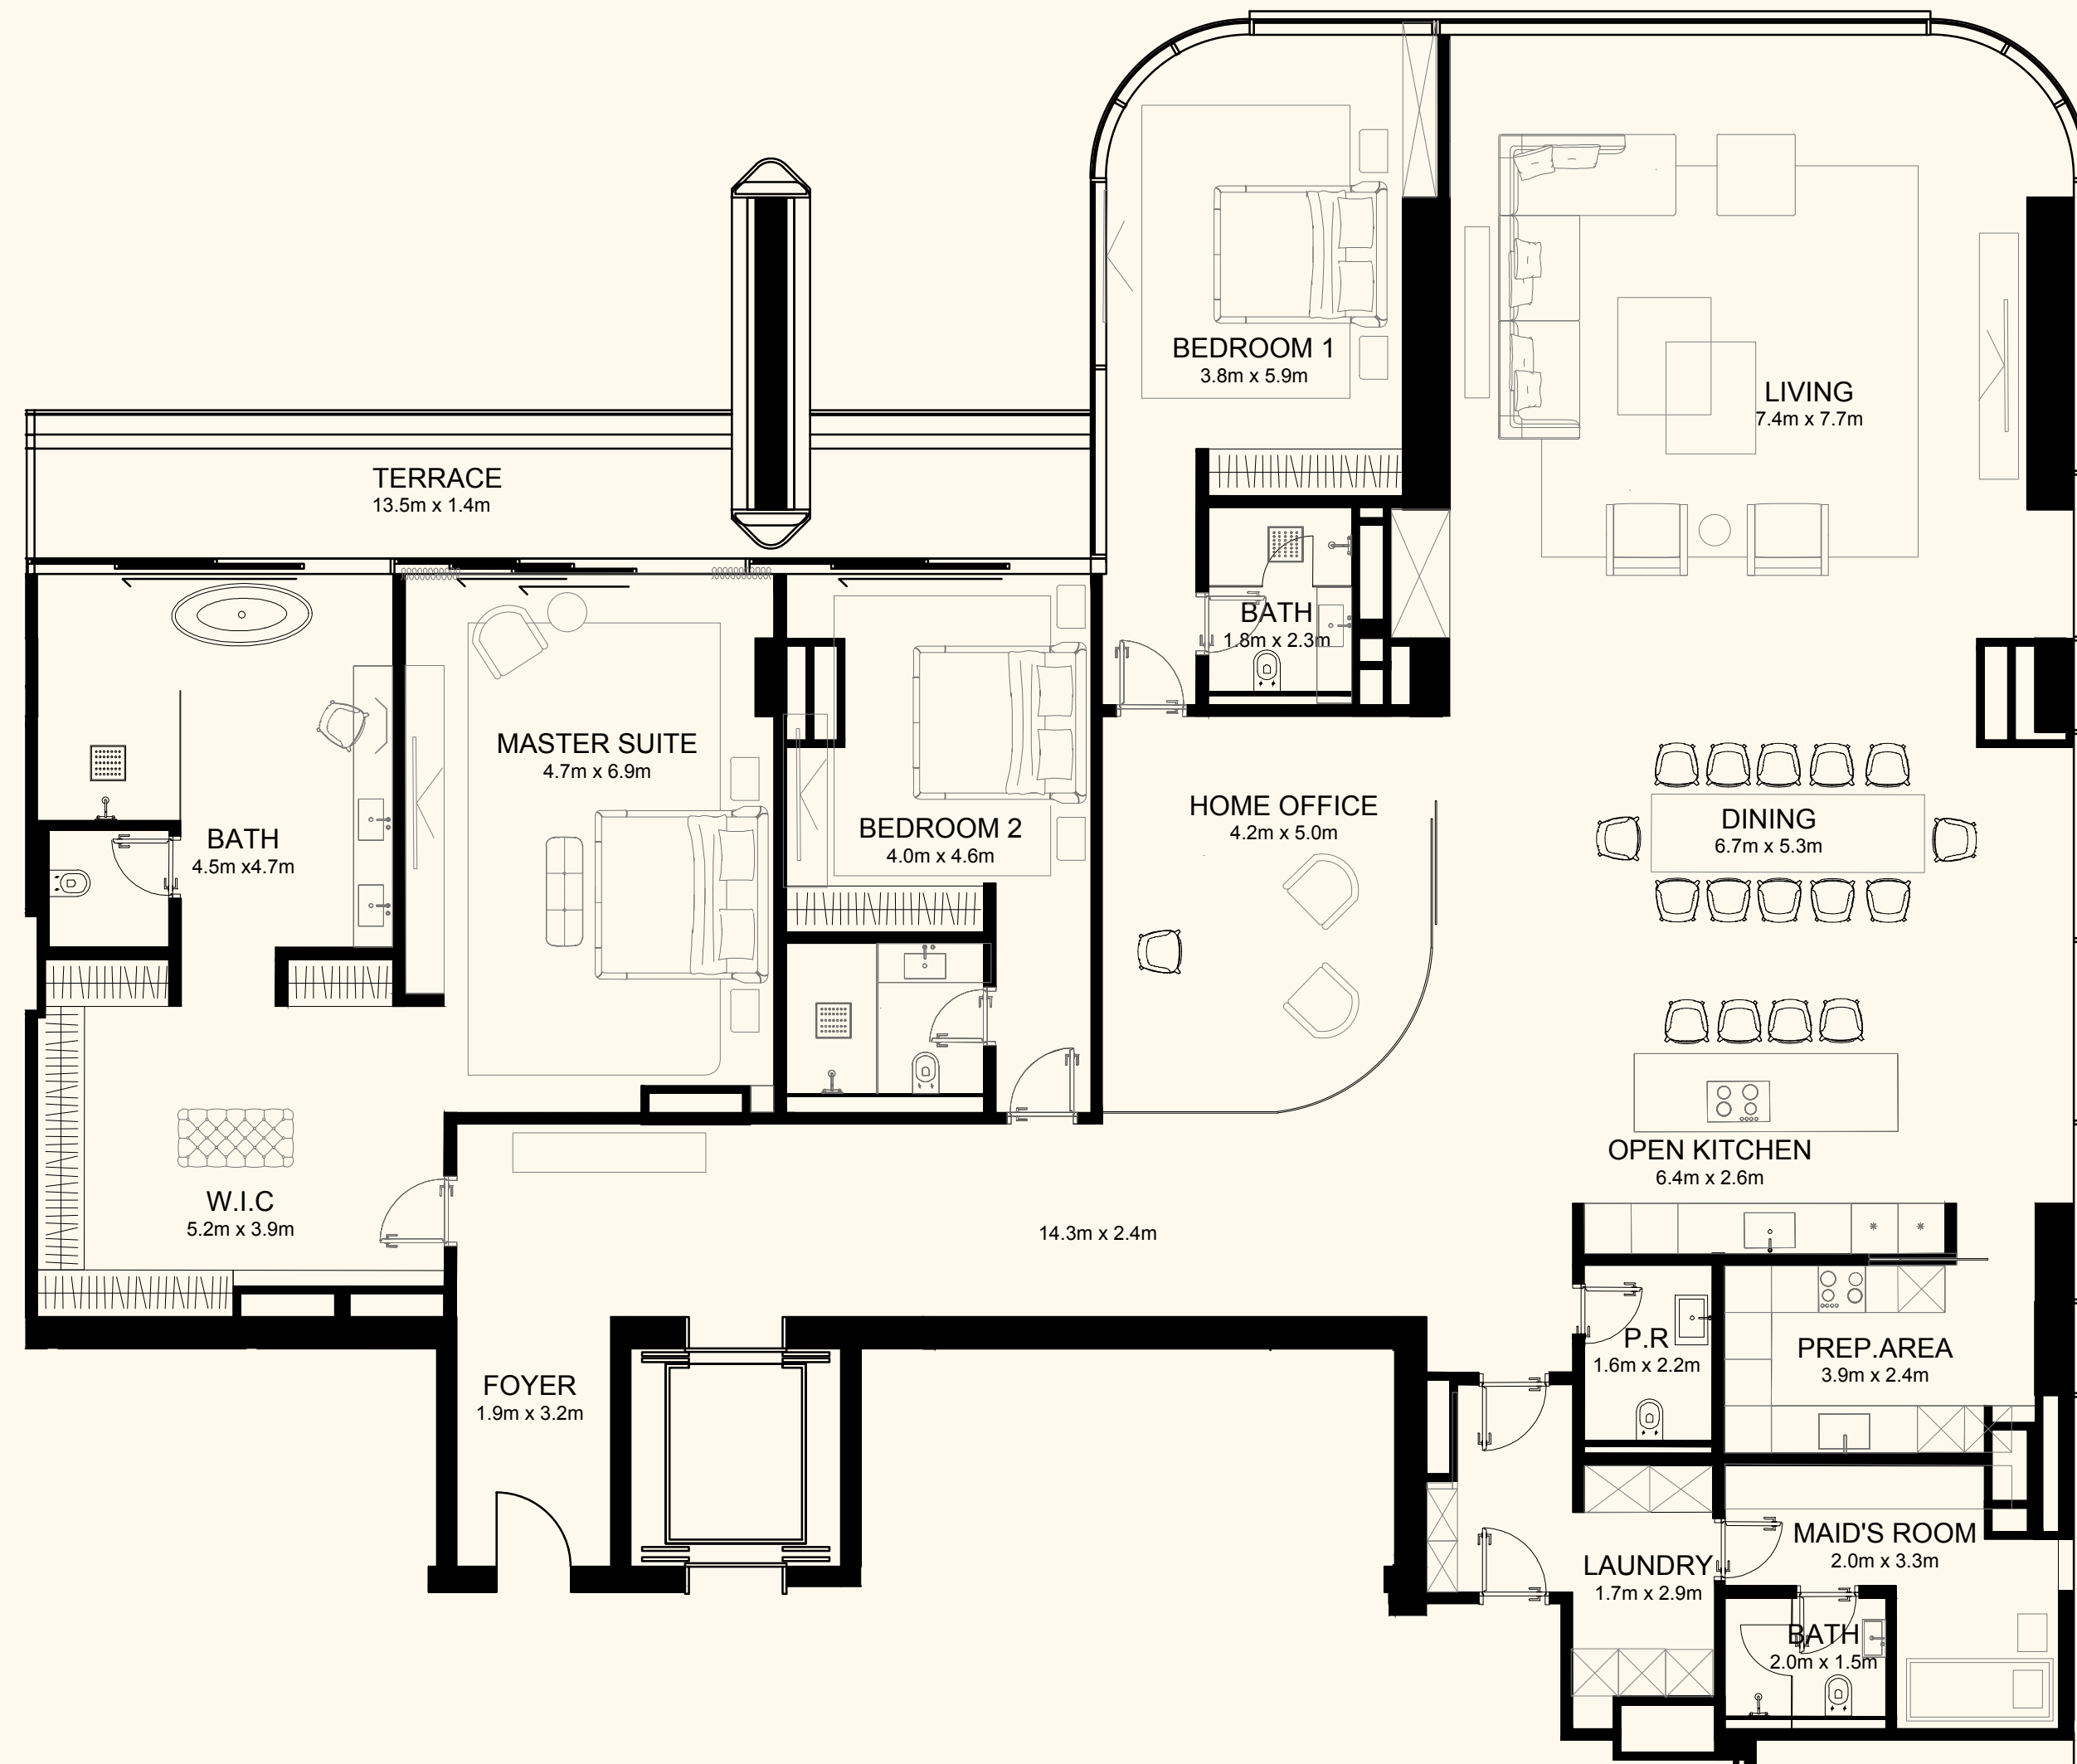

Unit 1003

4 Bedrooms | 6 Bathrooms | 4 Parking Spaces

Residence	4,114 sq. ft.	382 sq. mt.
Terrace	2,205 sq. ft.	205 sq. mt.
Total	6,319 sq. ft.	587 sq. mt.

ORLA

DORCHESTER COLLECTION

DUBAI

Sea View

Beach View

Lower Level

Upper Level

Unit 1007

4 Bedroom Duplex | 6 Bathrooms | 4 Parking Spaces

Residence	5,492 sq. ft.	510 sq. mt.
Terrace	2,476 sq. ft.	230 sq. mt.
Total	7,967 sq. ft.	740 sq. mt.

ORLA

DORCHESTER COLLECTION
DUBAI

Sea View

Beach View

Unit 1102

3 Bedroom Simplex | 5 Bathrooms | 3 Parking Spaces

Residence	4,252 sq. ft.	395 sq. mt.
Terrace	226 sq. ft.	21 sq. mt.
Total	4,478 sq. ft.	416 sq. mt.

ORLA

DORCHESTER COLLECTION