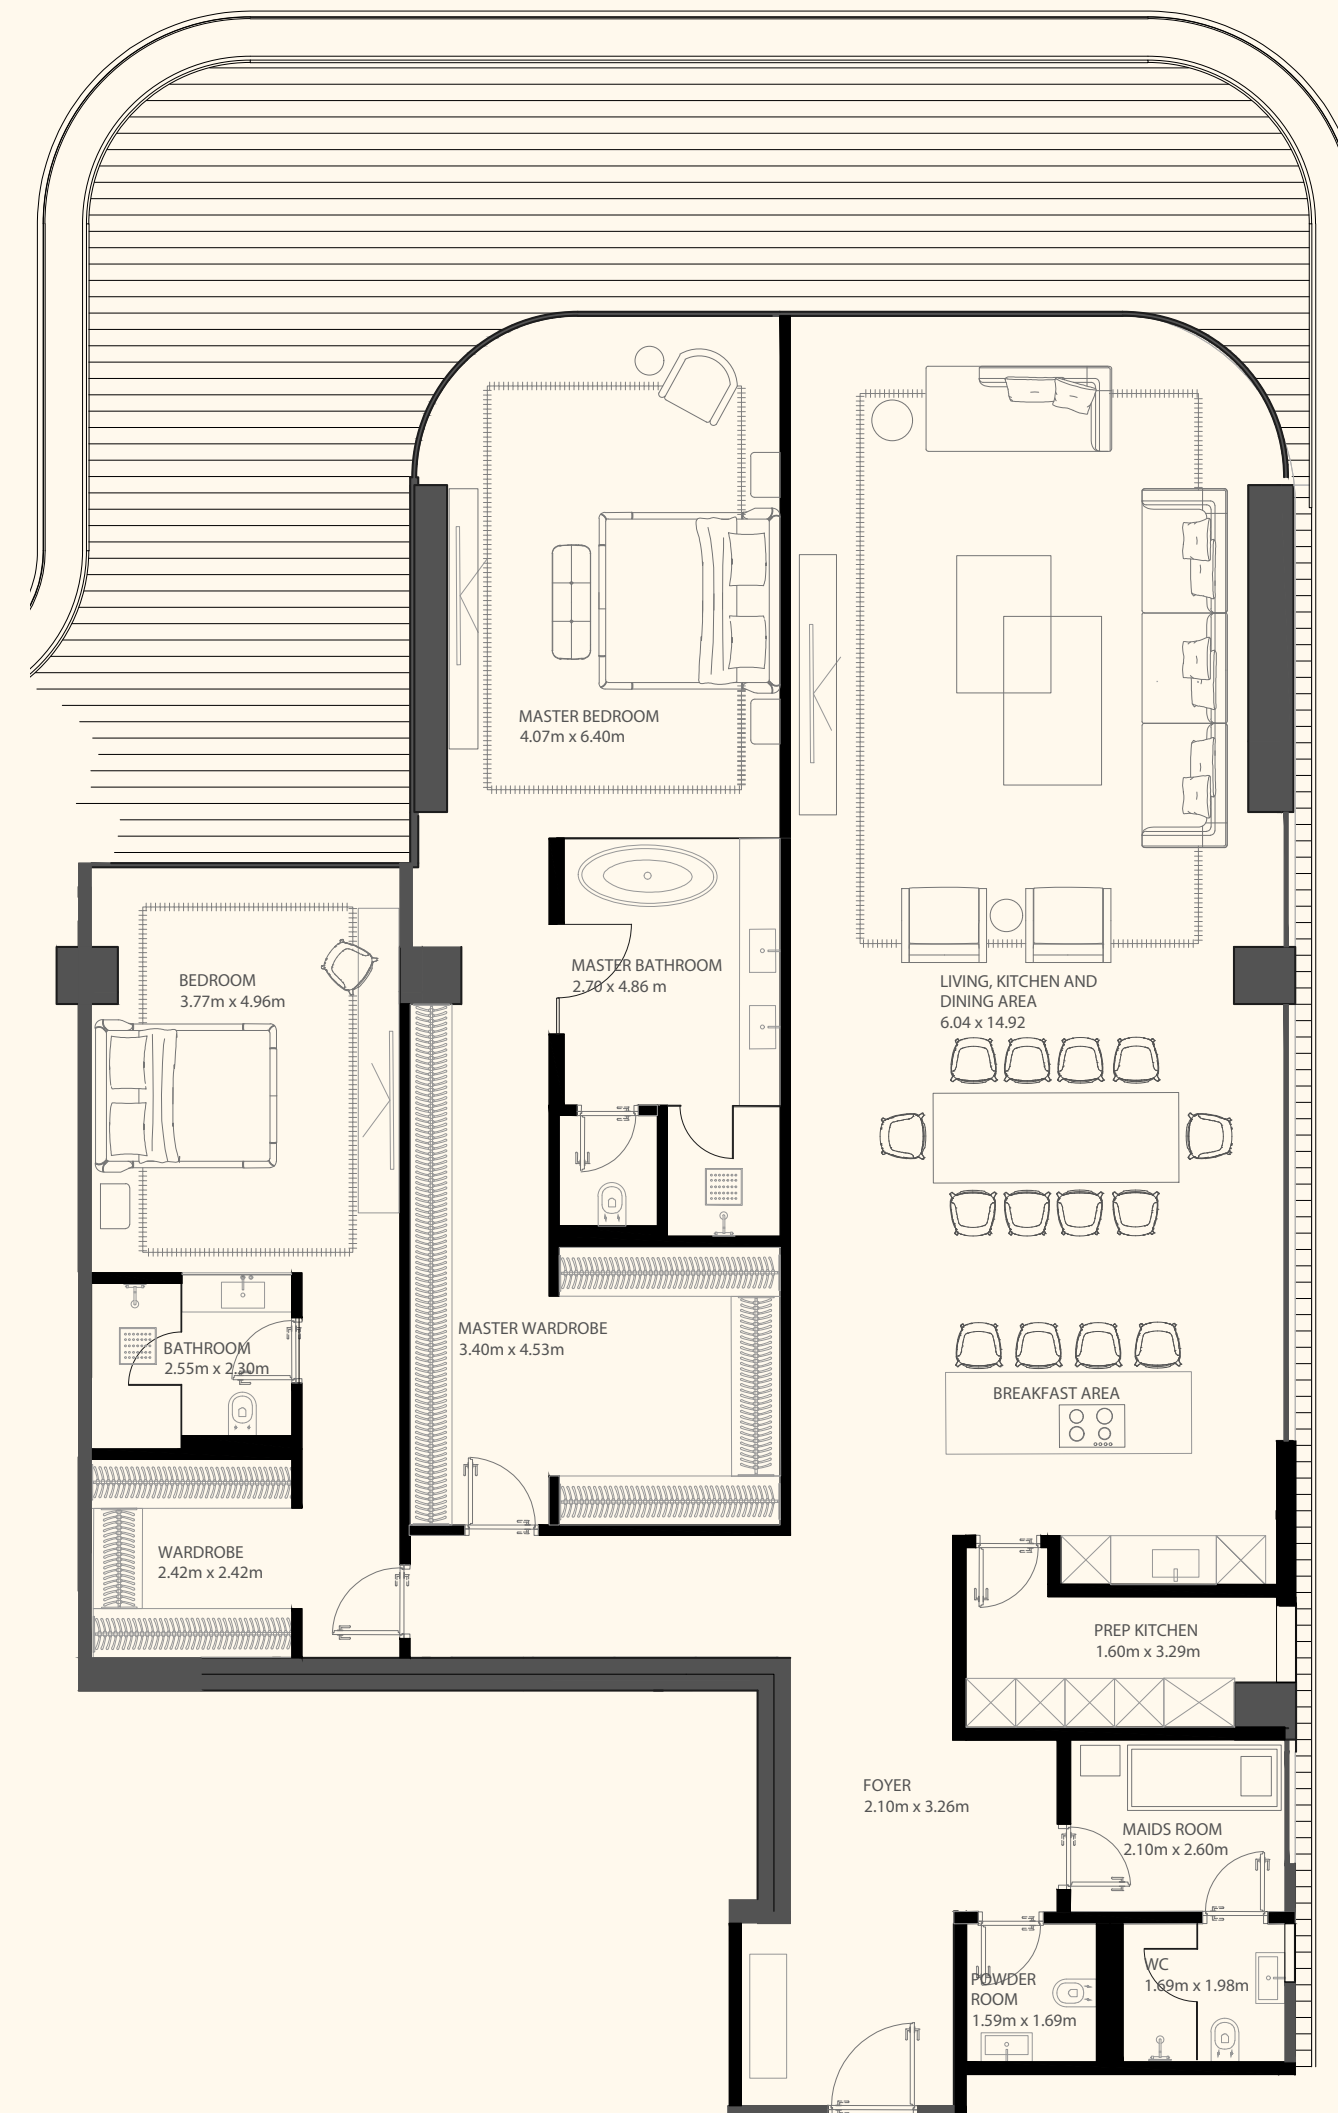

Sea View

Beach View

Unit 408

4 Bedrooms | 6 Bathrooms | 4 Parking Spaces

Residence	4,420 sq. ft.	411 sq. mt.
Terrace	3,113 sq. ft.	289 sq. mt.
Total	7,533 sq. ft.	700 sq. mt.

ORLA

DORCHESTER COLLECTION

DUBAI

Sea View

Beach View

Unit 411

2 Bedrooms | 3 Bathrooms | 2 Parking Spaces

Residence	2,607 sq. ft.	242 sq. mt.
Terrace	788 sq. ft.	73 sq. mt.
Total	3,395 sq. ft.	315 sq. mt.

ORLA

DORCHESTER COLLECTION
DUBAI

Sea View

Beach View

Unit 501

3 Bedrooms | 5 Bathrooms | 3 Parking Spaces

Residence	3,267 sq. ft.	303 sq. mt.
Terrace	212 sq. ft.	20 sq. mt.
Total	3,479 sq. ft.	323 sq. mt.

The images, artist representations, amenities and interior decorations, finishes, appliances and furnishings contained in this brochure are provided for illustrative purposes only. Nothing in this brochure and/or any accompanying document and/or communication from OMNIYAT (whether verbal or in writing) constitutes a promise, representation and/or warranty in any form whatsoever. OMNIYAT reserves the right to substitute at any time without notice all or parts of the materials, appliances, equipment, fixtures and other construction and design details specified herein with similar materials, appliances, equipment and/or fixtures of equal or better quality, determined at the sole discretion of OMNIYAT. All square footages and dimensions are approximate only and may be subject to change at any time without notice.