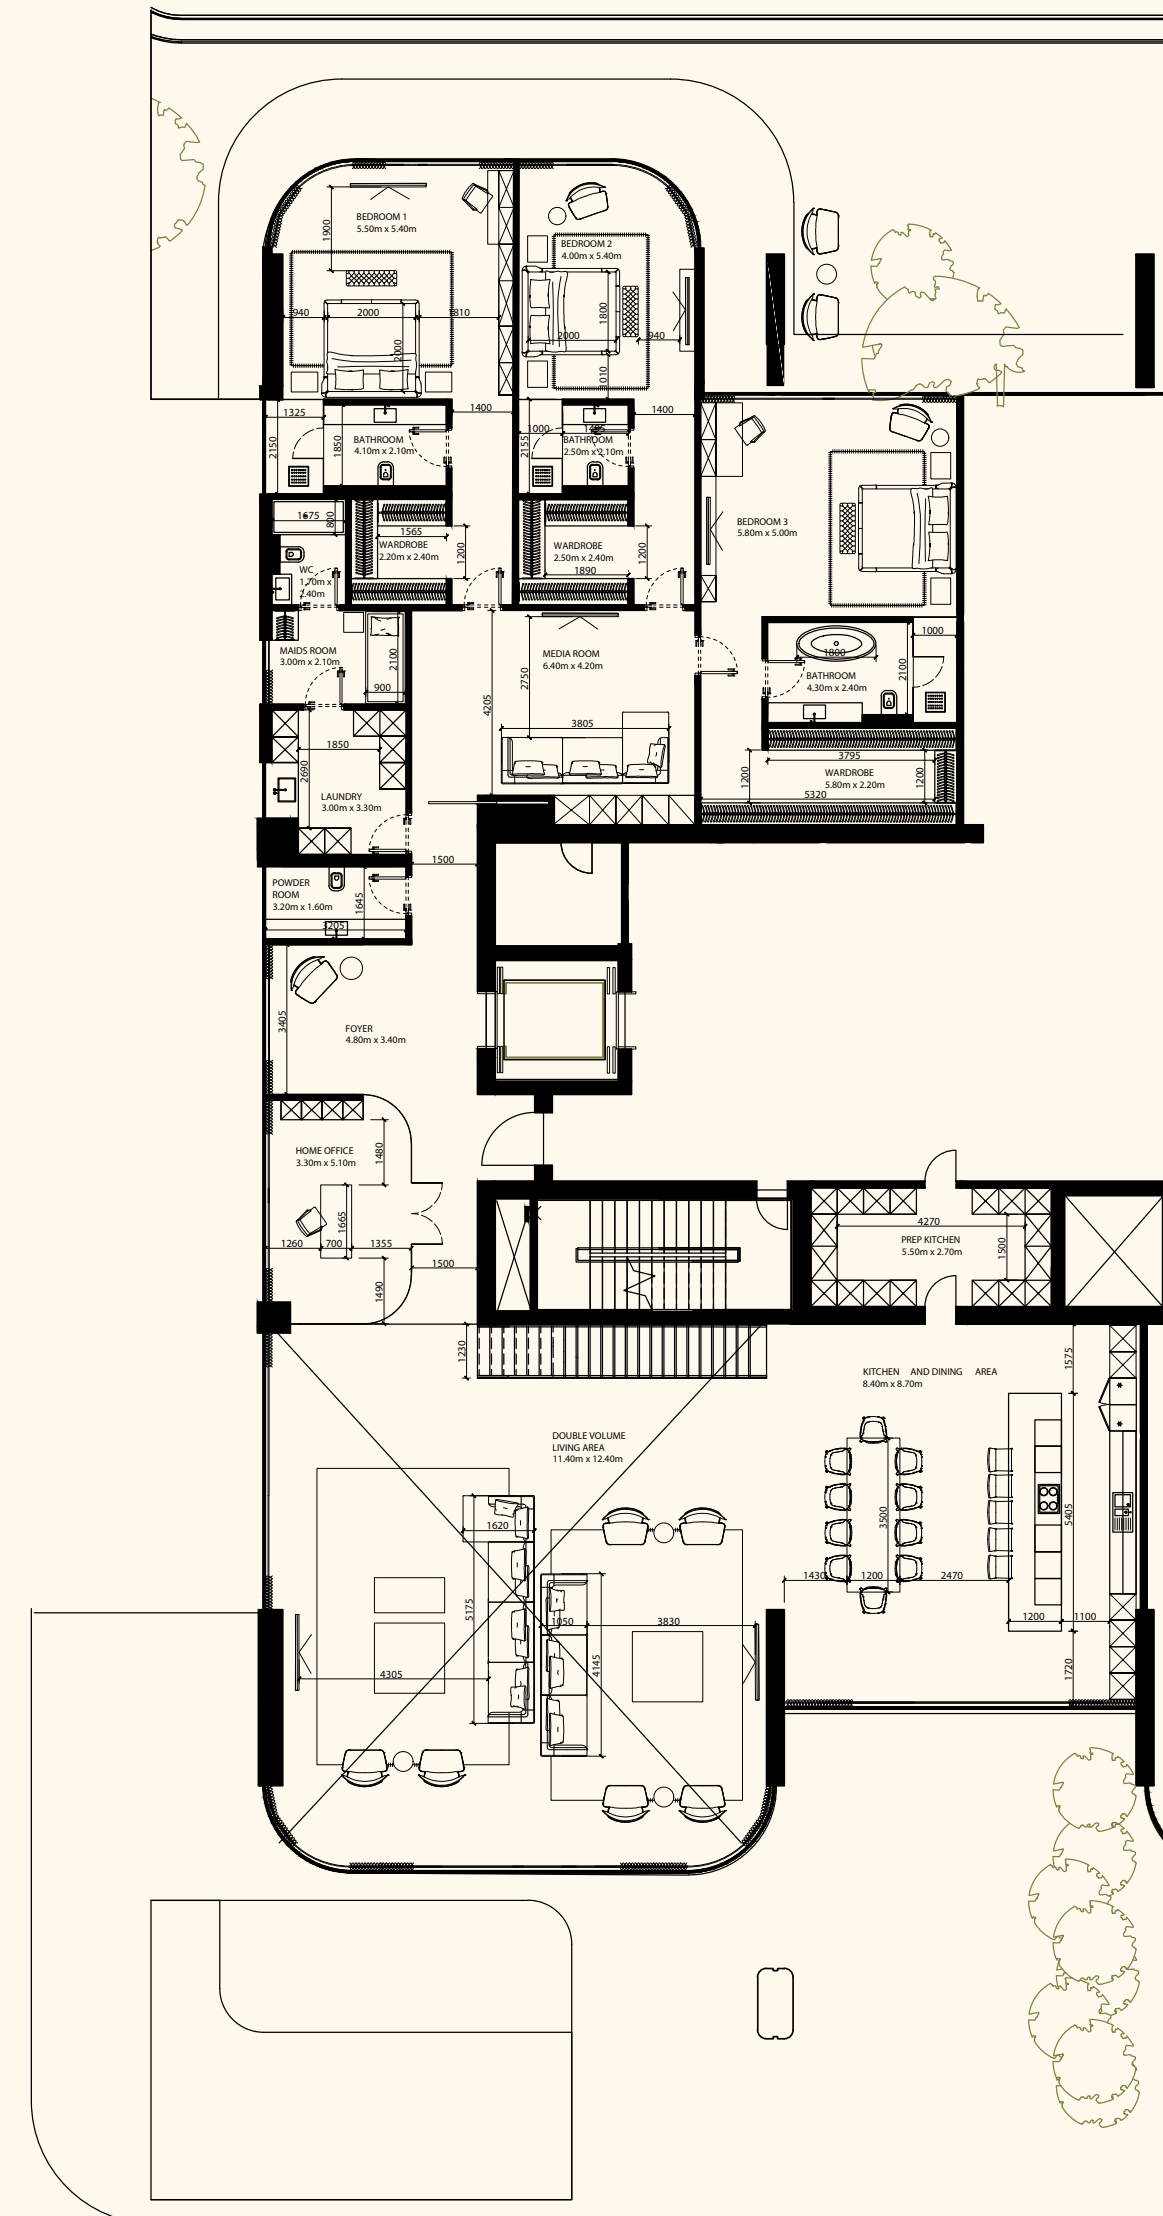

DORCHESTER COLLECTION
DUBAI

Sea View

Beach View

Unit 205

4 Bedroom Duplex | 6 Bathrooms | 4 Parking Spaces

Residence	6,566 sq. ft.	610 sq. mt.
Terrace	4,578 sq. ft.	425 sq. mt.
Total	11,145 sq. ft.	1,035 sq. mt.

Lower Level

Upper Level

ORLA

DORCHESTER COLLECTION
DUBAI

Sea View

Beach View

Lower Level

Upper Level