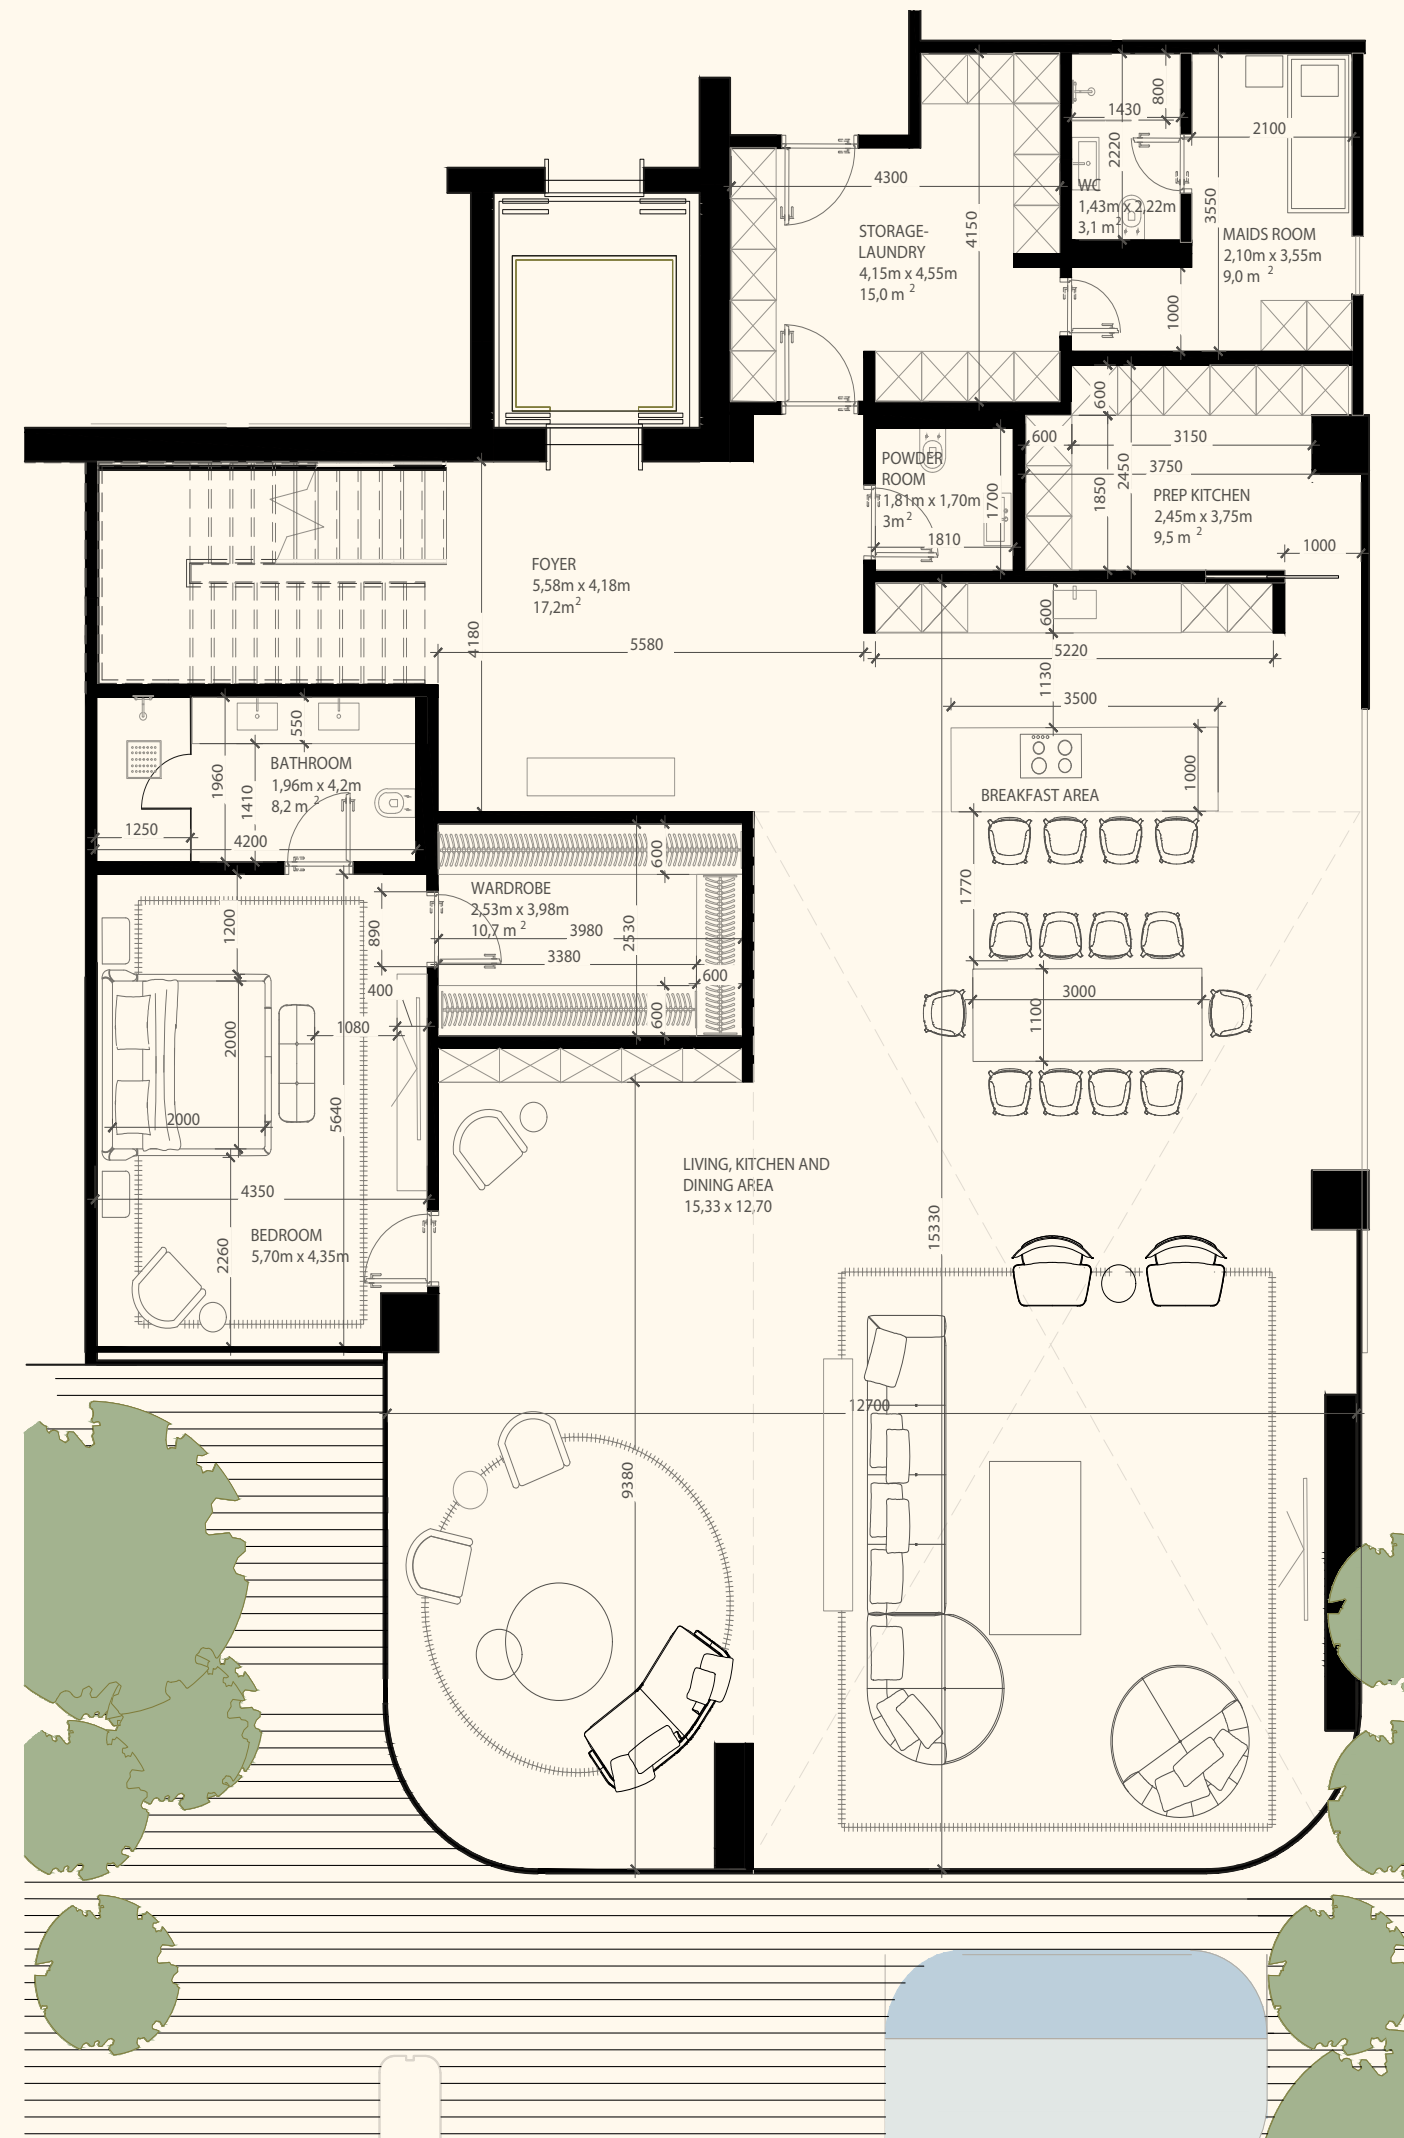

Beach View

Unit 203

4 Bedrooms | 6 Bathrooms | 4 Parking Spaces

Residence	4,431 sq. ft.	412 sq. mt.
Terrace	3,244 sq. ft.	301 sq. mt.
<hr/>		
Total	7,675 sq. ft.	713 sq. mt.

ORLA

DORCHESTER COLLECTION
DUBAI

Sea View

Beach View

Lower Level

Upper Level

Unit 204

4 Bedroom Duplex | 6 Bathrooms | 4 Parking Spaces

Residence	4,953 sq. ft.	460 sq. mt.
Terrace	3,846 sq. ft.	357 sq. mt.
Total	8,799 sq. ft.	817 sq. mt.

ORLA

DORCHESTER COLLECTION
DUBAI

Sea View

Beach View

Unit 205

4 Bedroom Duplex | 6 Bathrooms | 4 Parking Spaces

Residence	6,566 sq. ft.	610 sq. mt.
Terrace	4,578 sq. ft.	425 sq. mt.
Total	11,145 sq. ft.	1,035 sq. mt.