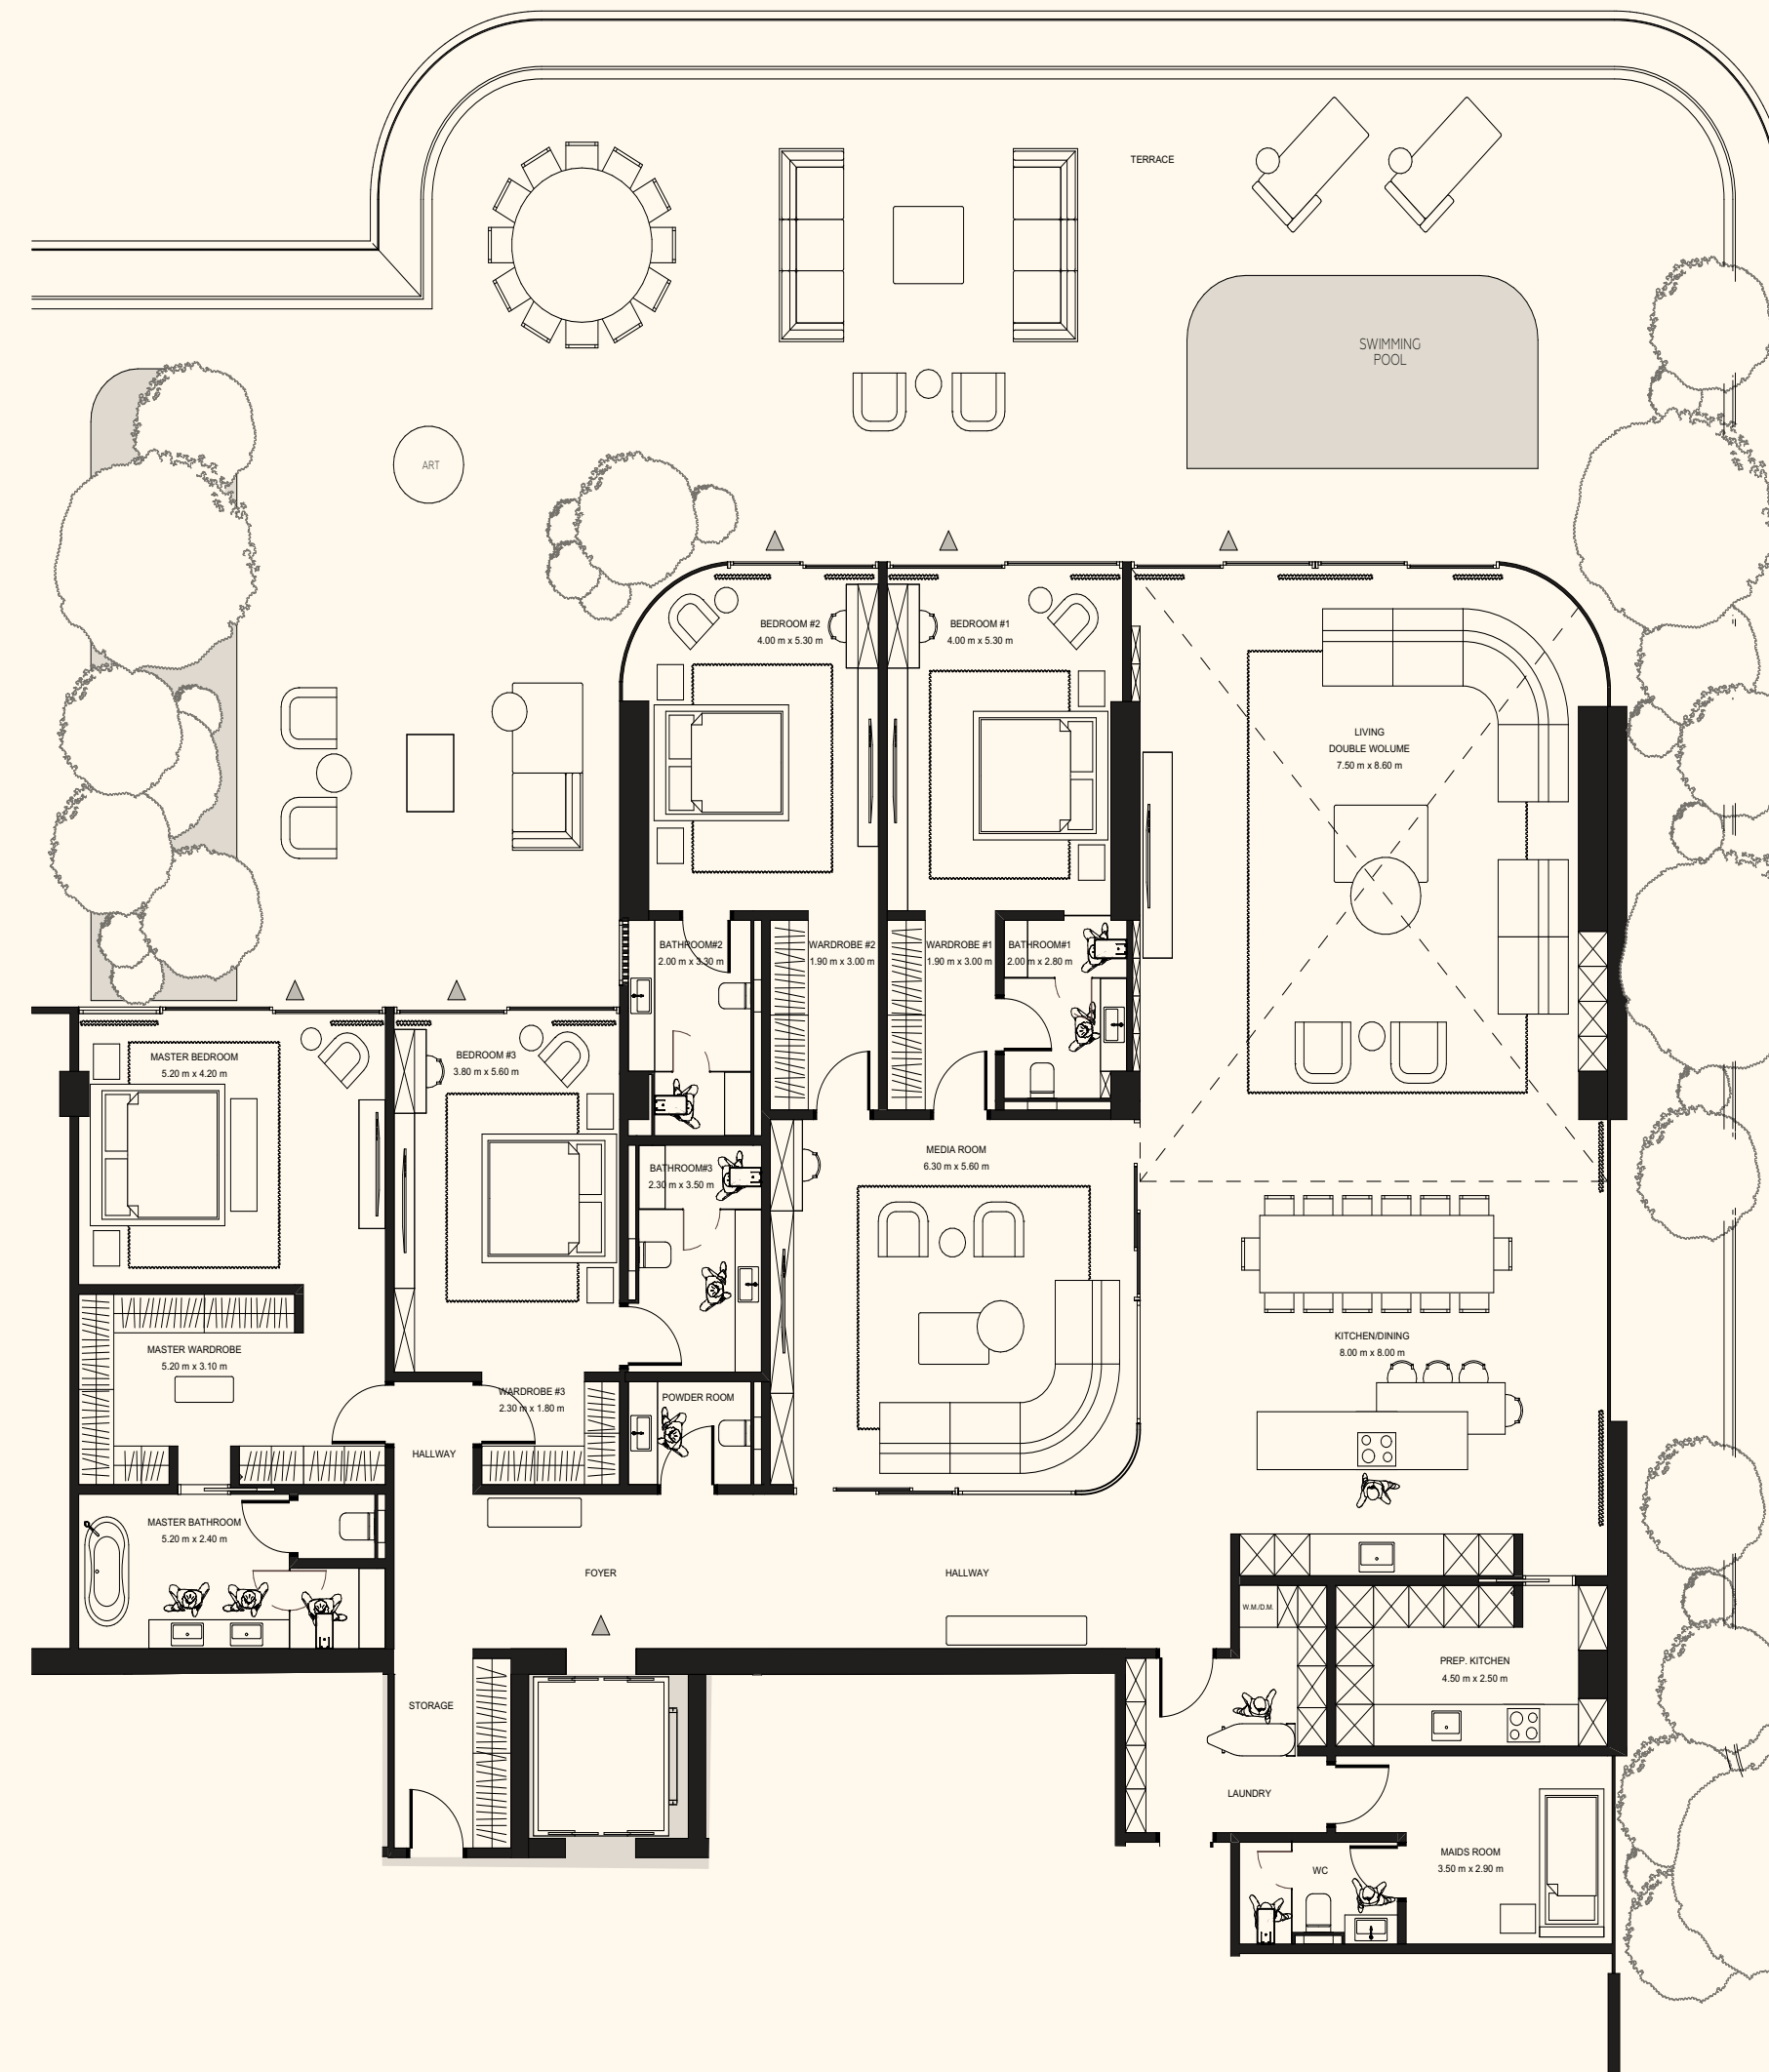

Beach View

Unit 203

4 Bedrooms | 6 Bathrooms | 4 Parking Spaces

Residence	4,431 sq. ft.	412 sq. mt.
Terrace	3,244 sq. ft.	301 sq. mt.
<hr/>		
Total	7,675 sq. ft.	713 sq. mt.

ORLA

DORCHESTER COLLECTION
DUBAI