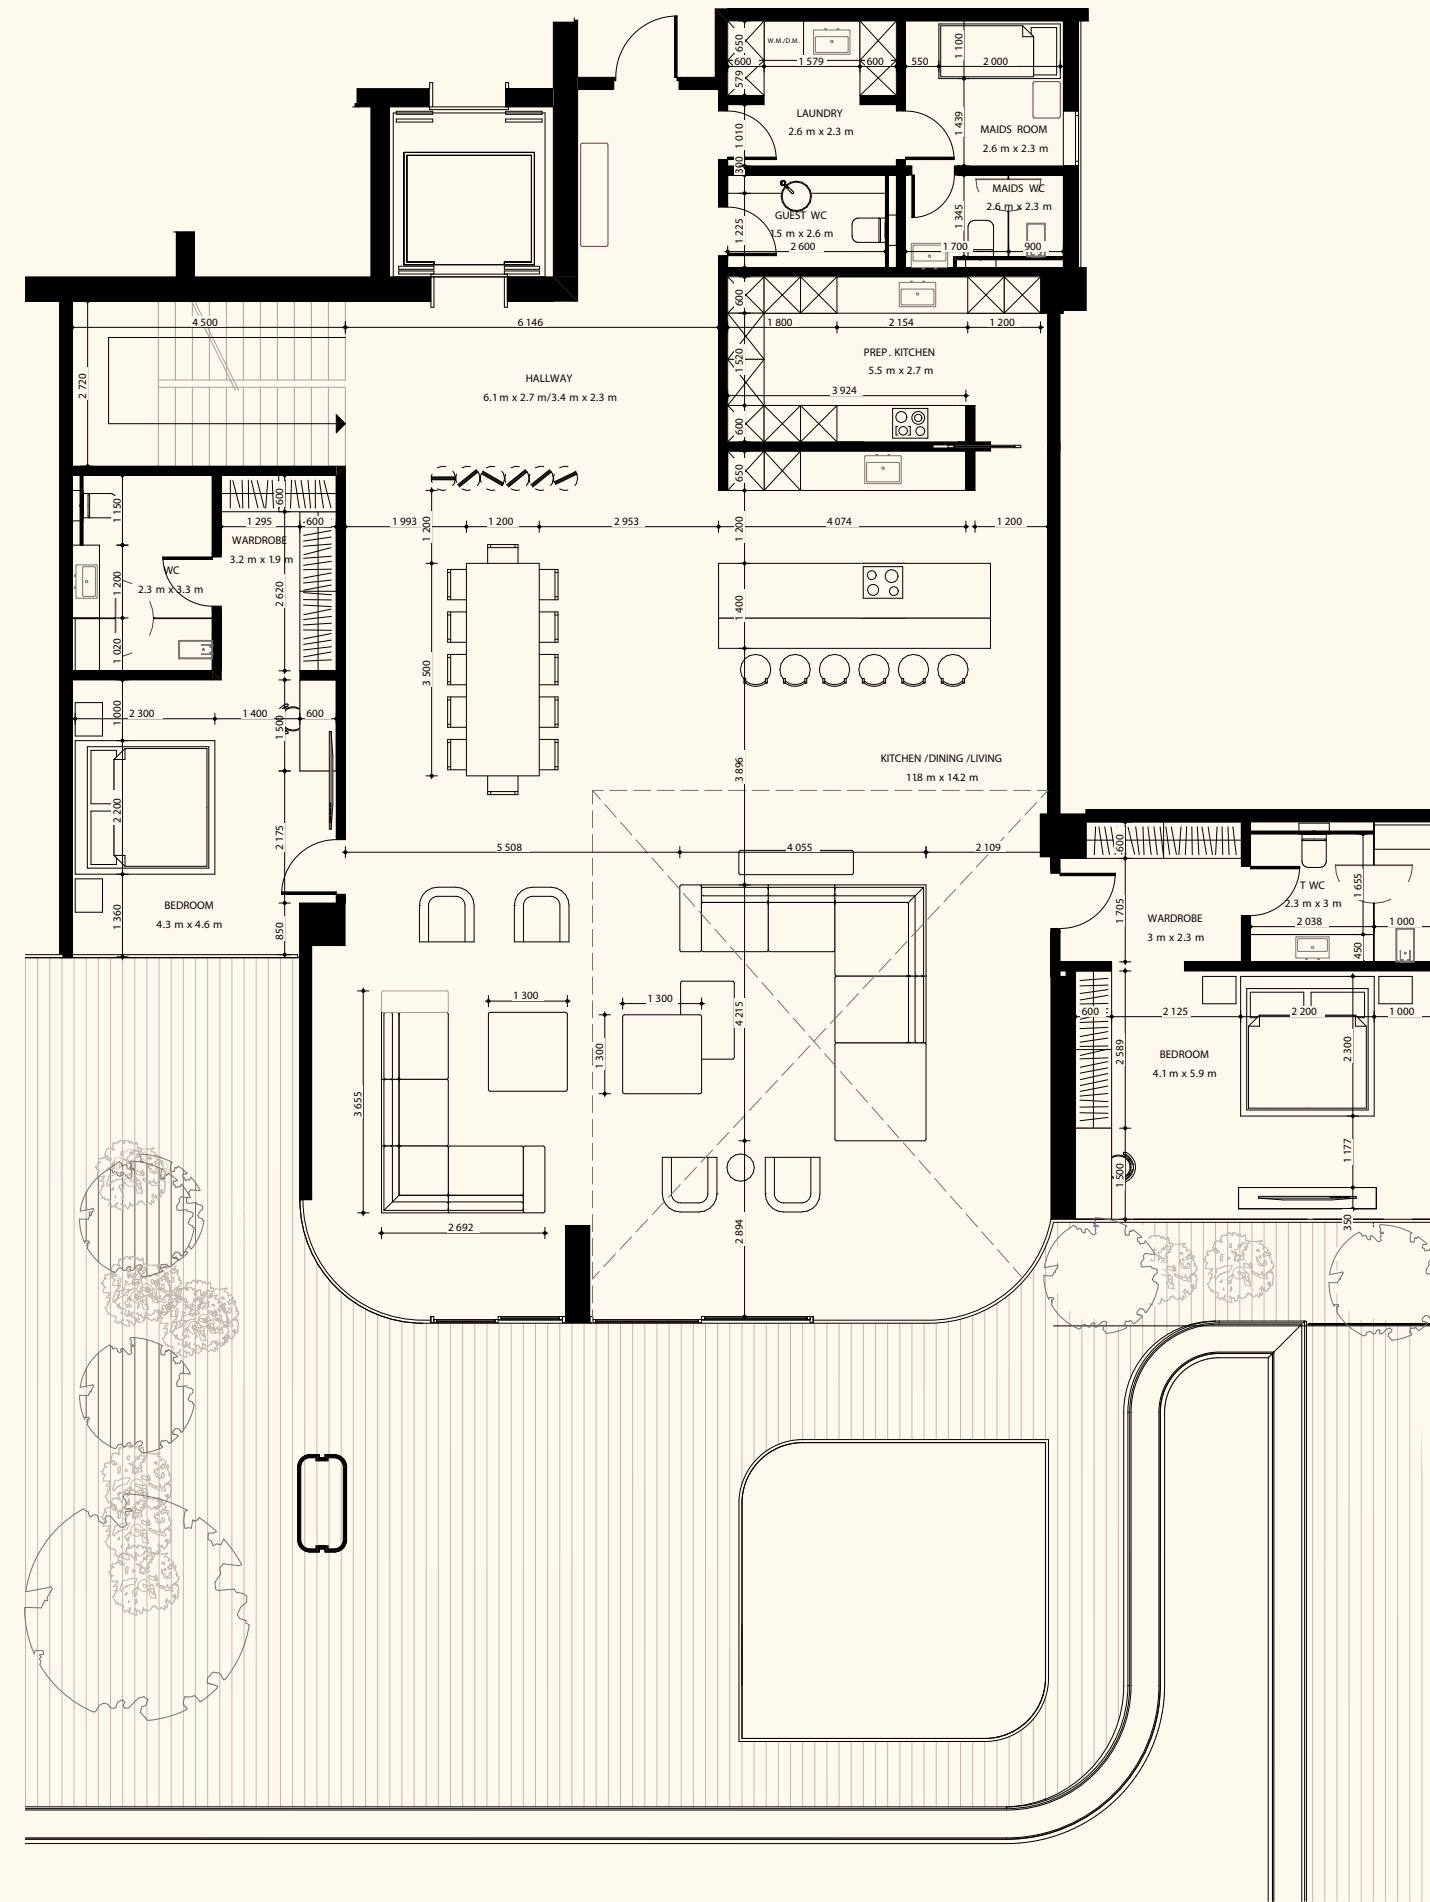

ORLA

DORCHESTER COLLECTION
DUBAI

Sea View

Beach View

Unit 803

4 Bedrooms | 6 Bathrooms | 4 Parking Spaces

Residence	4,426sq. ft.	411 sq. mt.
Terrace	3,011 sq. ft.	280 sq. mt.
Total	7,438 sq. ft.	691 sq. mt.

ORLA

DORCHESTER COLLECTION

DUBAI

Sea View

Beach View

Lower Level

Upper Level

Unit 804

4 Bedroom Duplex | 6 Bathrooms | 4 Parking Spaces

Residence	5,885 sq. ft.	547 sq. mt.
Terrace	1,901 sq. ft.	177 sq. mt.
Total	7,786 sq. ft.	723 sq. mt.

ORLA

DORCHESTER COLLECTION
DUBAI

Sea View

Beach View

Unit 808