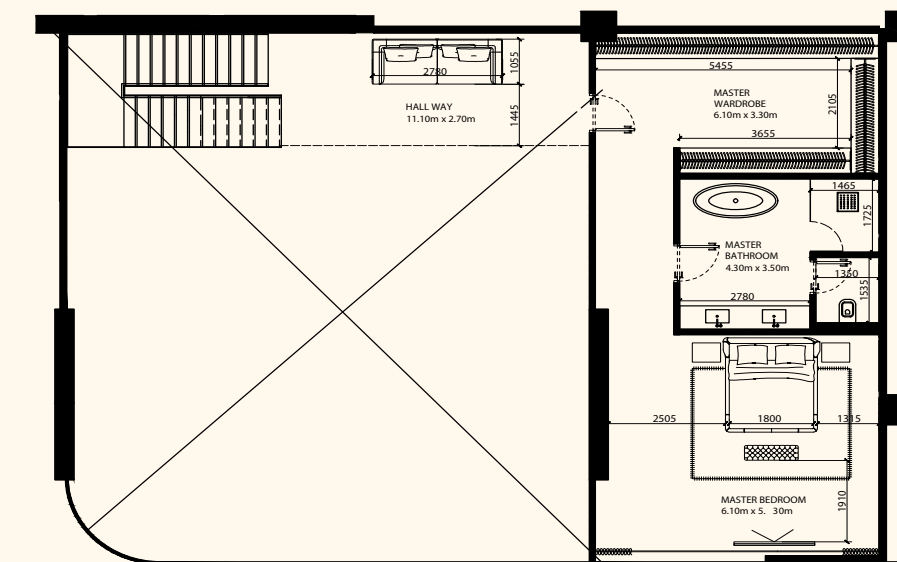

DORCHESTER COLLECTION
DUBAI

Sea View

Beach View

Unit 205

4 Bedroom Duplex | 6 Bathrooms | 4 Parking Spaces

Residence	6,566 sq. ft.	610 sq. mt.
Terrace	4,578 sq. ft.	425 sq. mt.
Total	11,145 sq. ft.	1,035 sq. mt.

Lower Level

Upper Level

ORLA

DORCHESTER COLLECTION
DUBAI

Sea View

Beach View

Lower Level

Upper Level

Unit 206

4 Bedroom Duplex | 6 Bathrooms | 4 Parking Spaces

Residence	6,861 sq. ft.	637 sq. mt.
Terrace	3,562 sq. ft.	331 sq. mt.
Total	10,424 sq. ft.	968 sq. mt.

ORLA

DORCHESTER COLLECTION
DUBAI

Sea View

Beach View