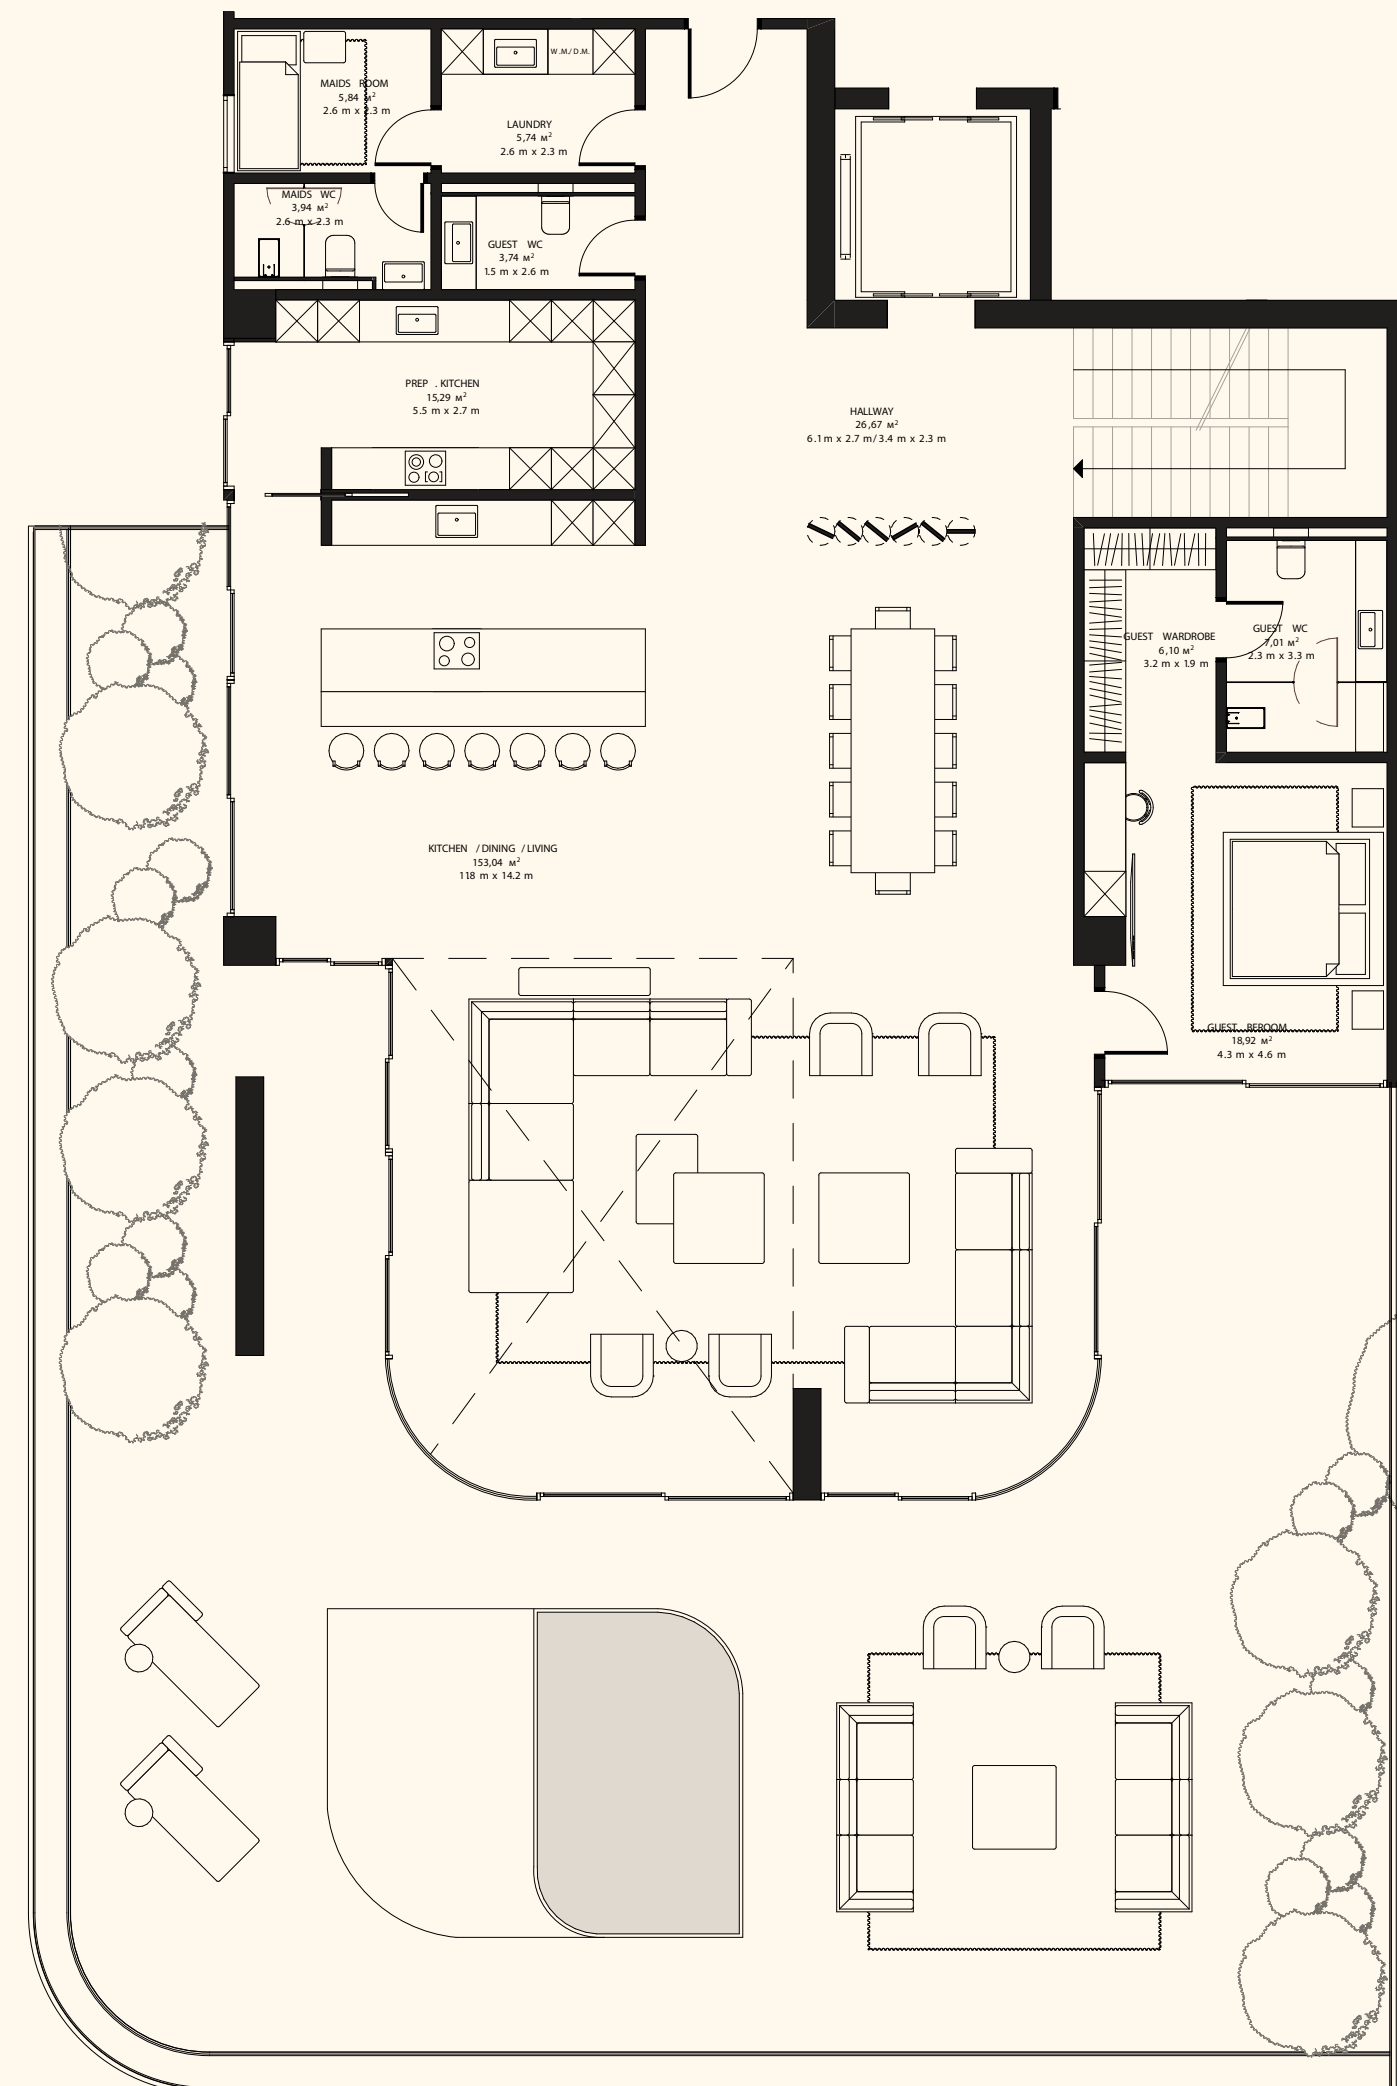

ORLA

DORCHESTER COLLECTION

DUBAI

Sea View

Beach View

Lower Level

Unit 1007

4 Bedroom Duplex | 6 Bathrooms | 4 Parking Spaces

Residence	5,492 sq. ft.	510 sq. mt.
Terrace	2,476 sq. ft.	230 sq. mt.
Total	7,967 sq. ft.	740 sq. mt.