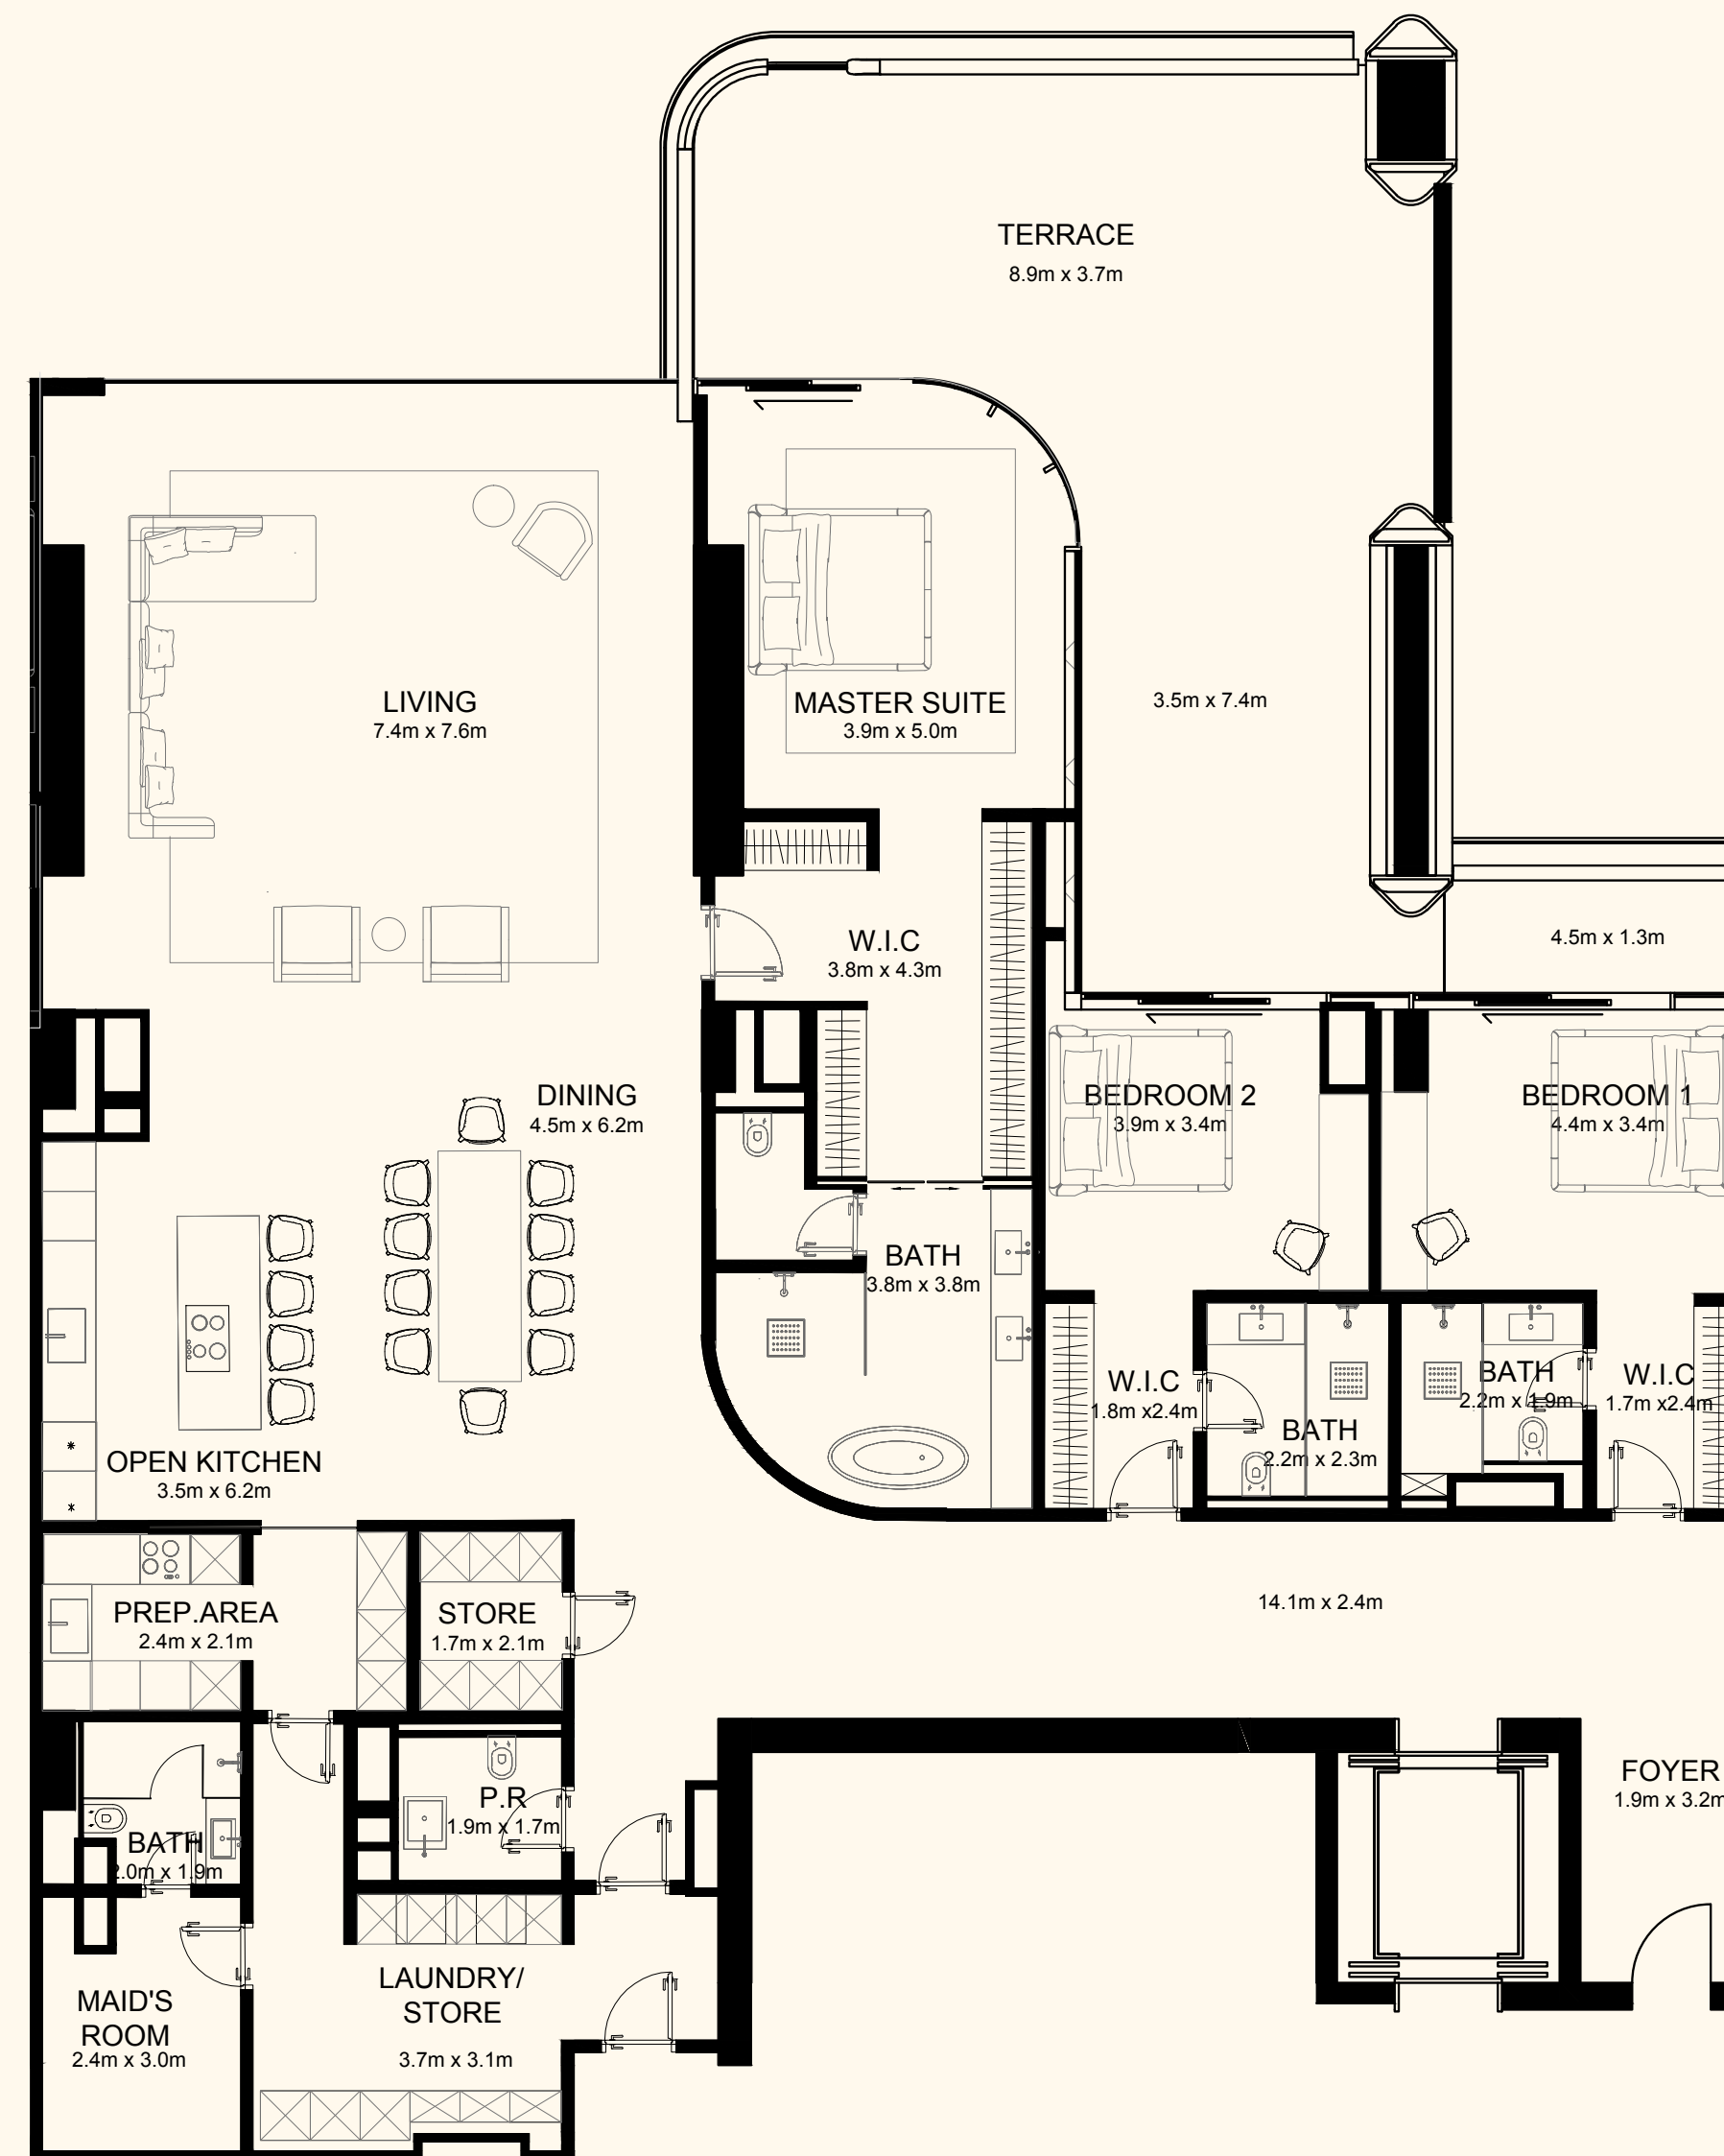

DUBAI

Sea View

Beach View

Unit 1105

3 Bedroom Simplex | 5 Bathrooms | 3 Parking Spaces

Residence	3,520 sq. ft.	327 sq. mt.
Terrace	786 sq. ft.	73 sq. mt.
<hr/>		
Total	4,306 sq. ft.	400 sq. mt.

ORLA

DORCHESTER COLLECTION
DUBAI