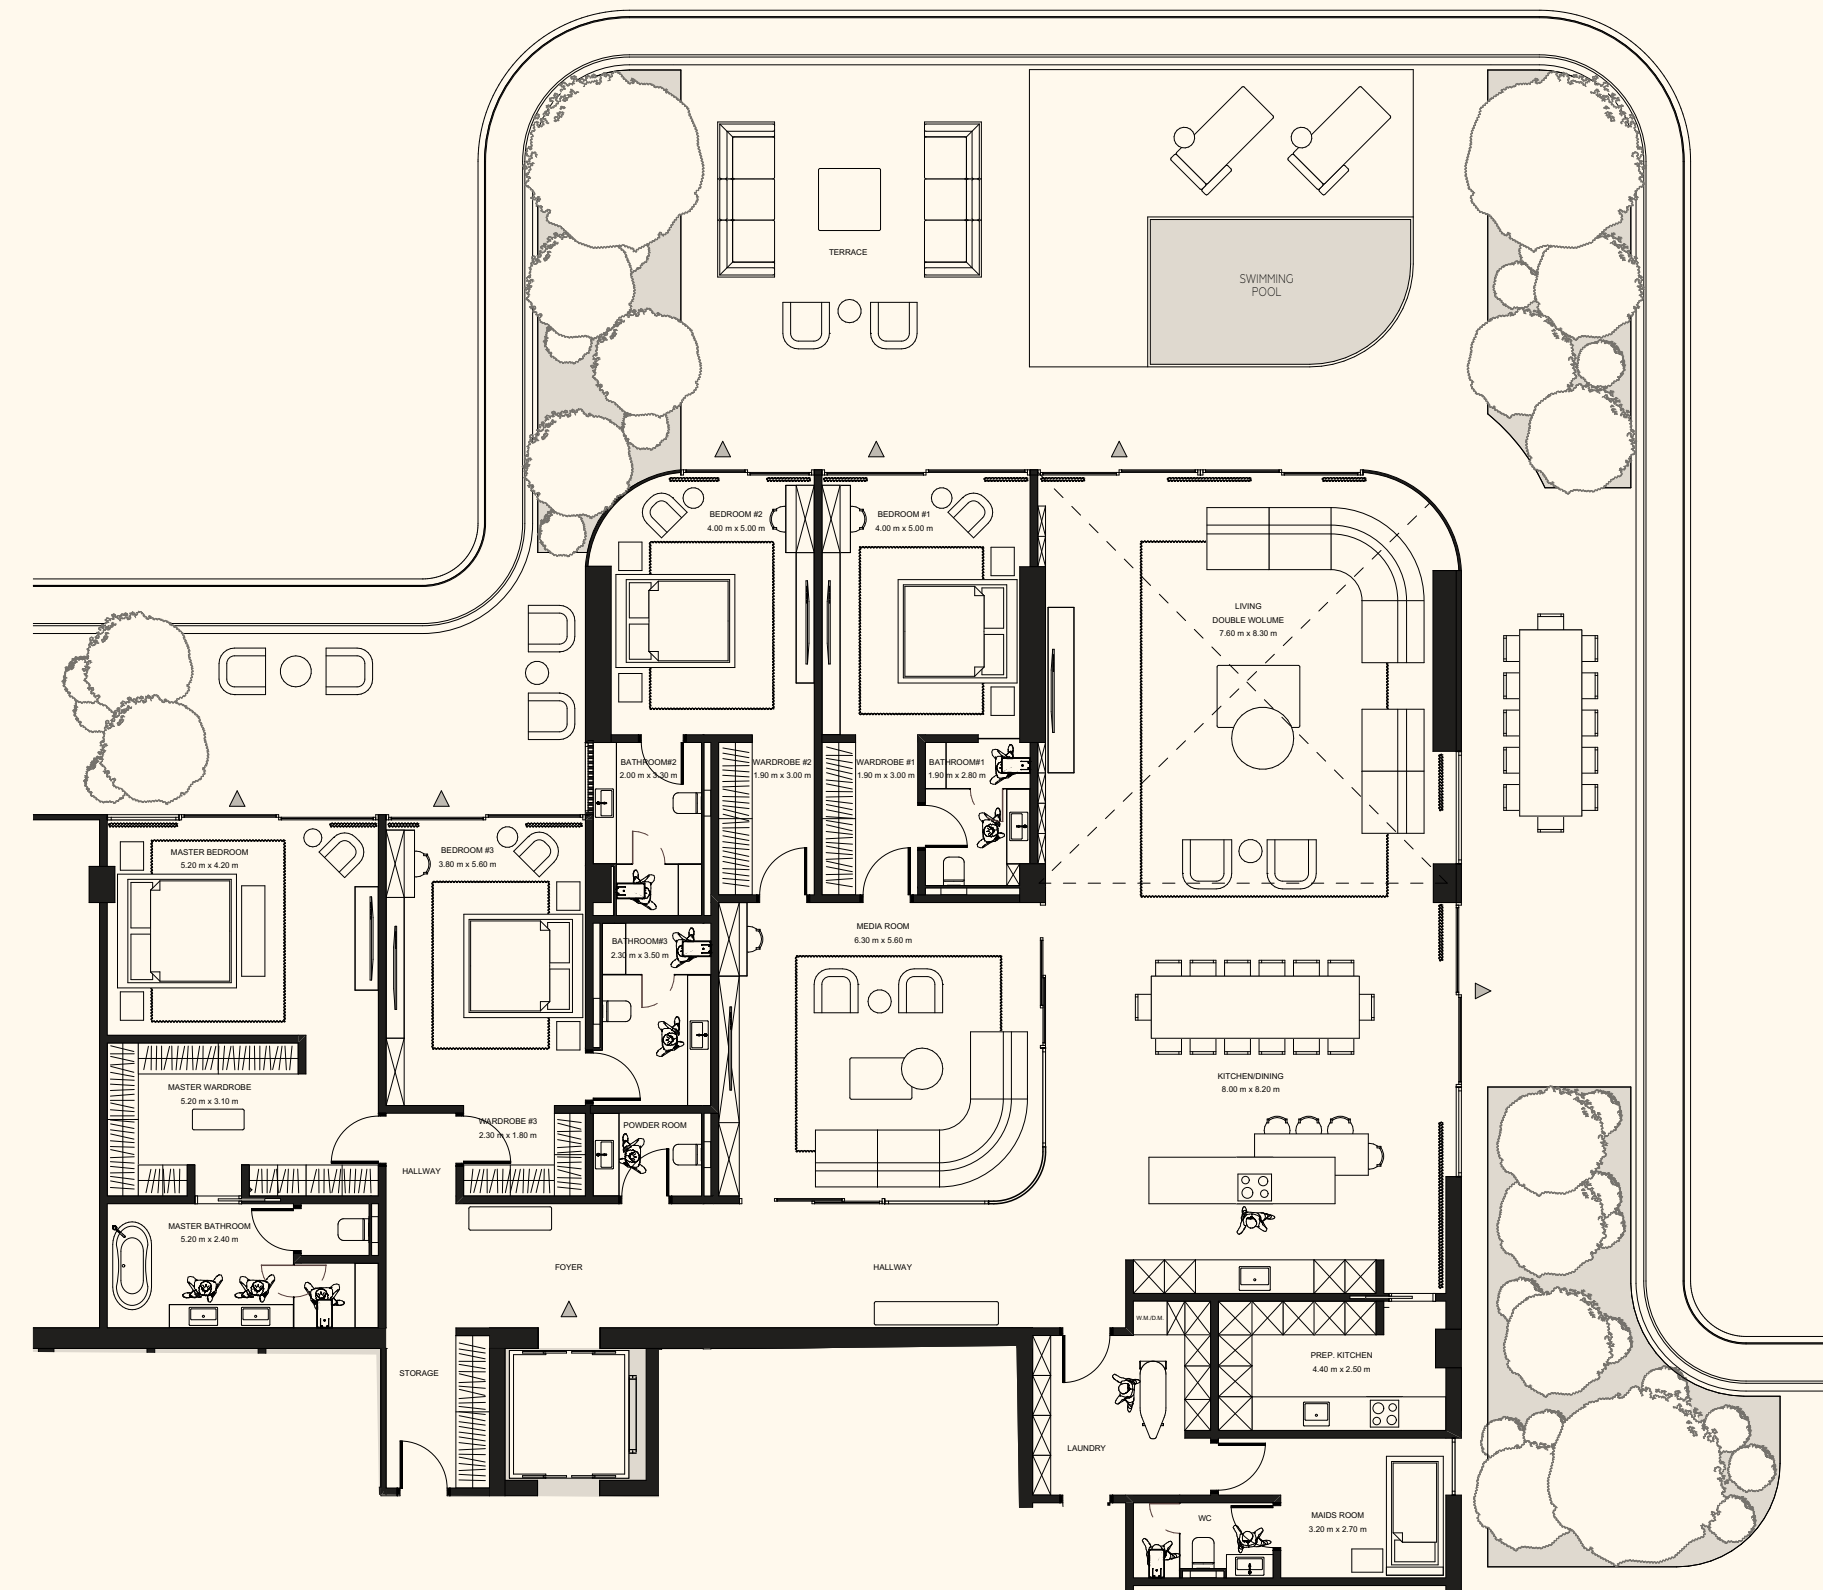

Sea View

Beach View

Unit 403

4 Bedrooms | 6 Bathrooms | 4 Parking Spaces

Residence	4,398 sq. ft.	409 sq. mt.
Terrace	3,011 sq. ft.	280 sq. mt.
<hr/>		
Total	7,409 sq. ft.	688 sq. mt.

ORLA

DORCHESTER COLLECTION
DUBAI