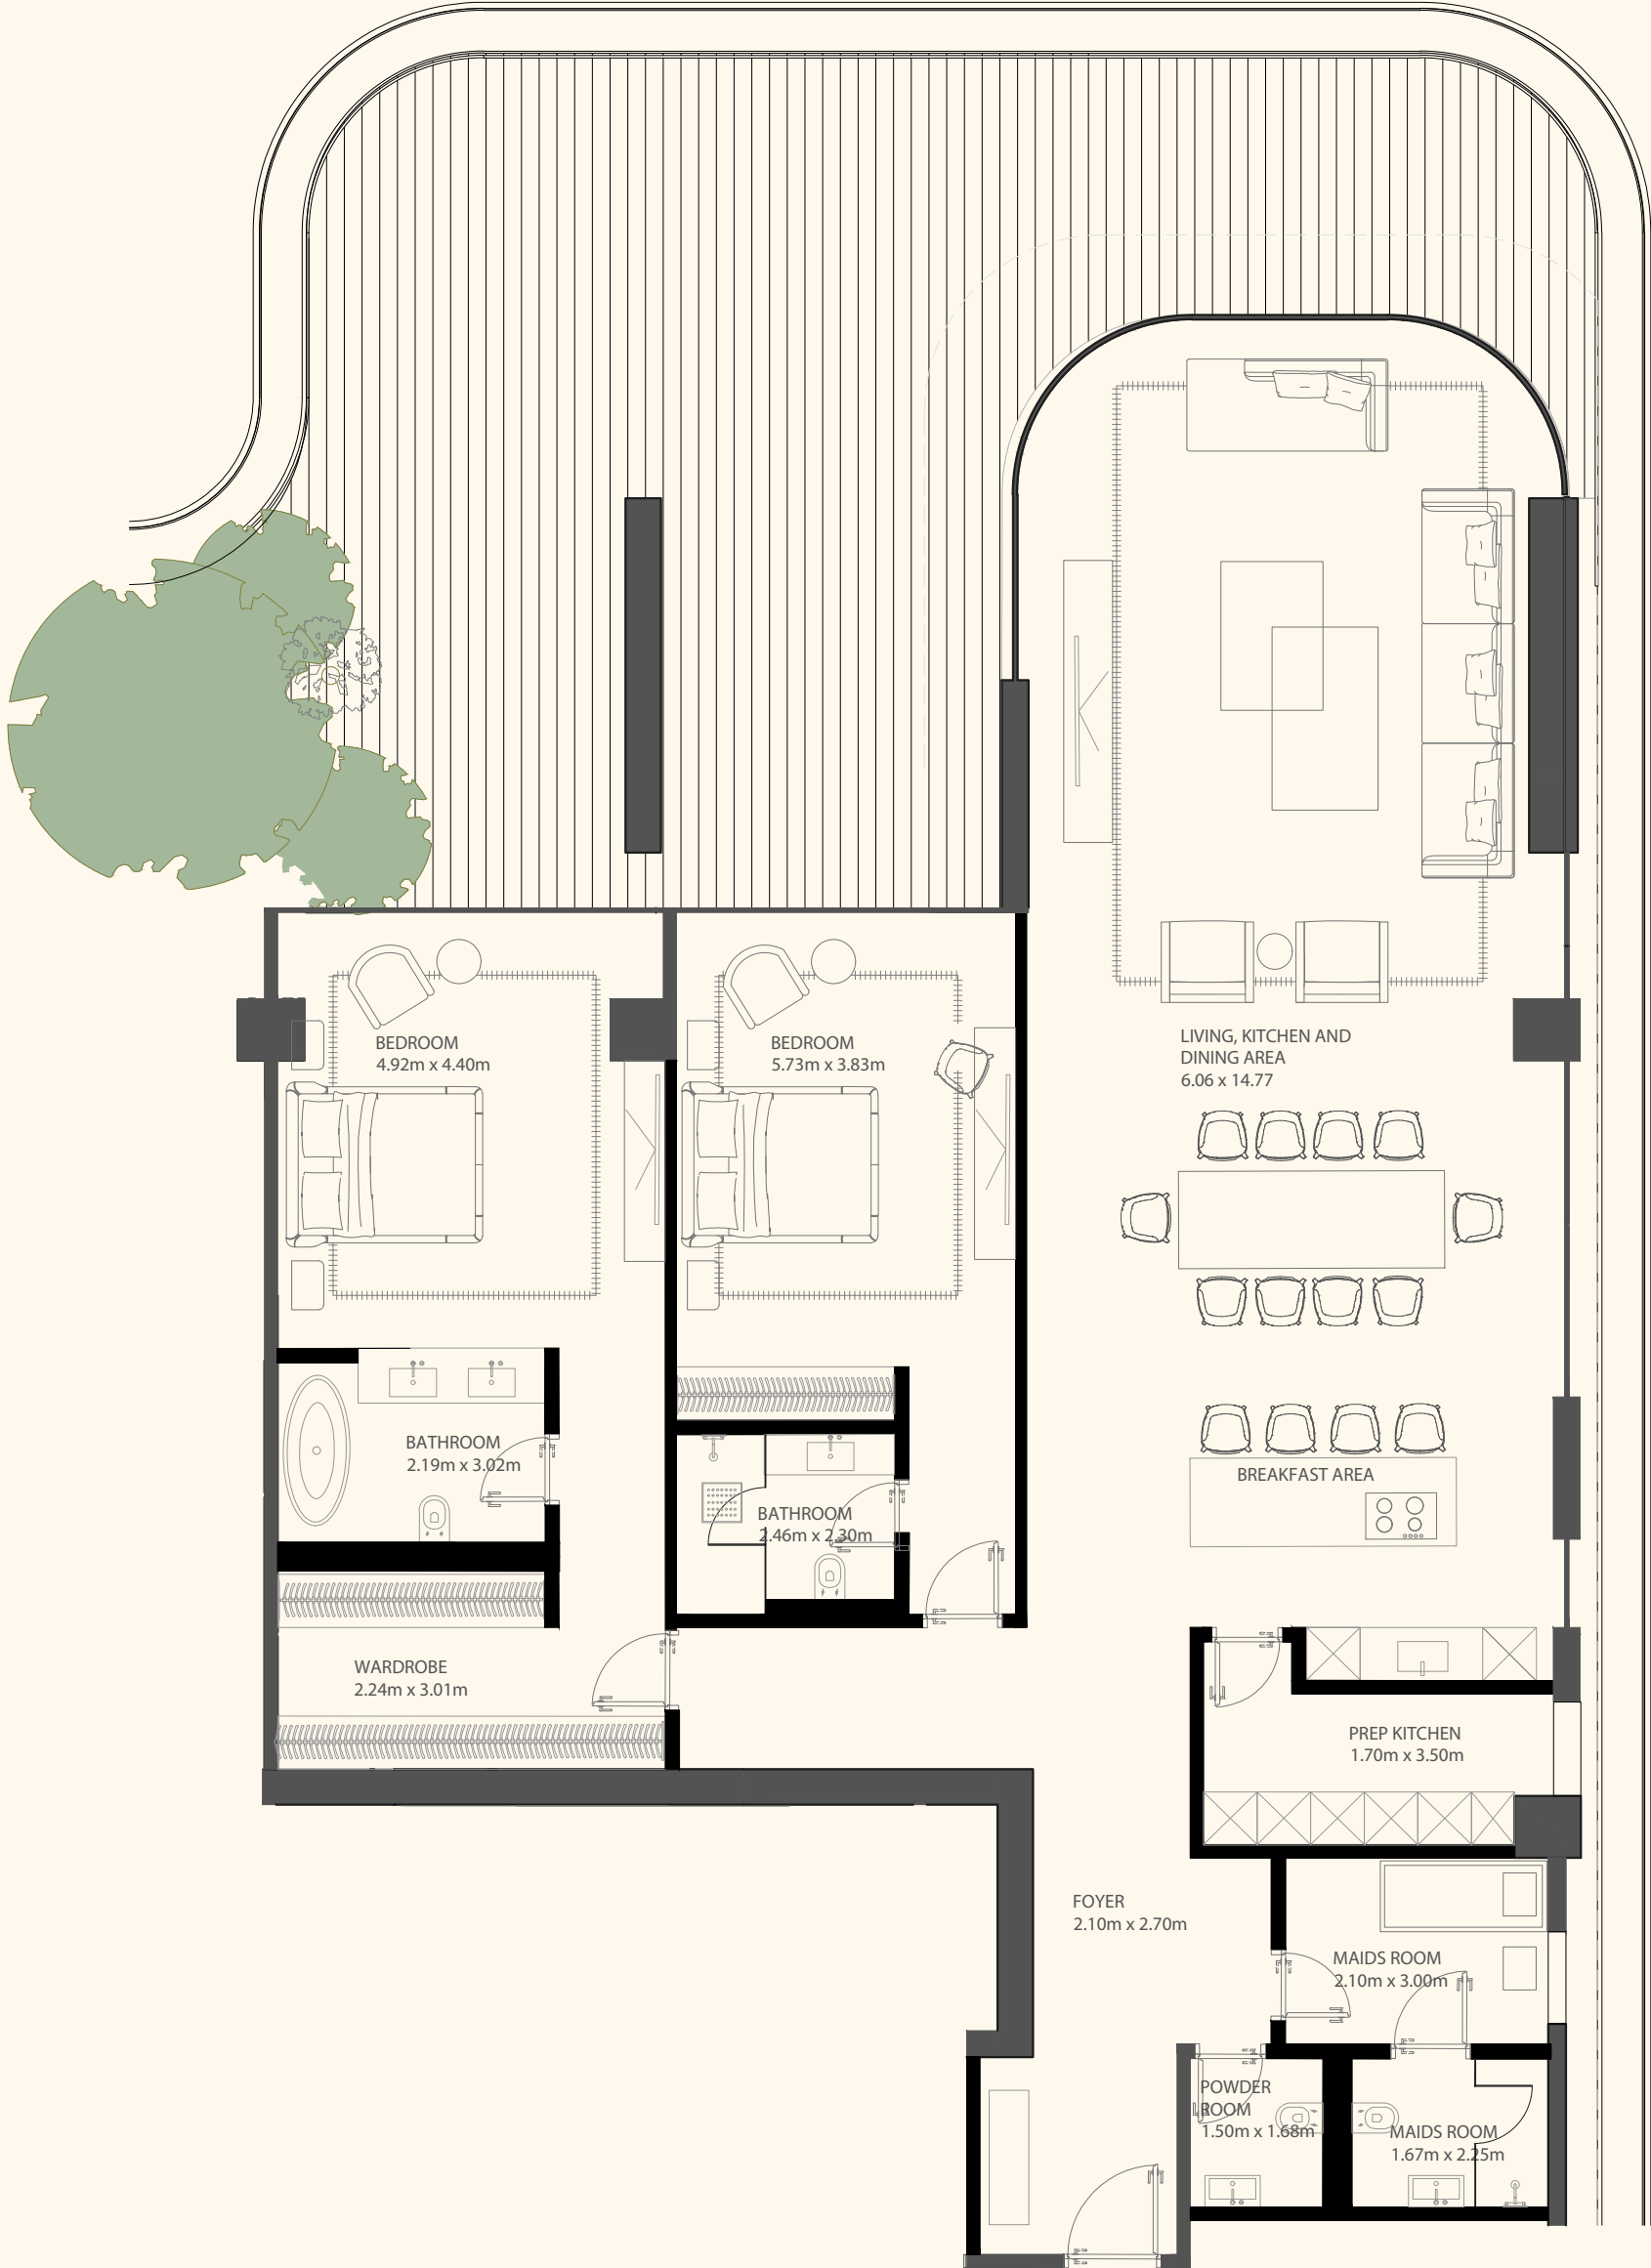

ORLA

DORCHESTER COLLECTION

DUBAI

Sea View

Beach View

Unit 603

4 Bedrooms | 6 Bathrooms | 4 Parking Spaces

Residence	3,993 sq. ft.	371 sq. mt.
Terrace	2,533 sq. ft.	235 sq. mt.
<hr/>		
Total	6,525 sq. ft.	606 sq. mt.

ORLA

DORCHESTER COLLECTION
DUBAI

Sea View

Beach View

Unit 608

4 Bedroom Simplex | 5 Bathrooms | 4 Parking Spaces

Residence	4,198 sq. ft.	390 sq. mt.
Terrace	2,250 sq. ft.	209 sq. mt.
<hr/>		
Total	6,448 sq. ft.	599 sq. mt.

ORLA

DORCHESTER COLLECTION
DUBAI

Sea View

Beach View

Unit 611

2 Bedrooms | 3 Bathrooms | 2 Parking Spaces

Residence	2,293 sq. ft.	213 sq. mt.
Terrace	1,052 sq. ft.	98 sq. mt.
Total	3,344 sq. ft.	311 sq. mt.