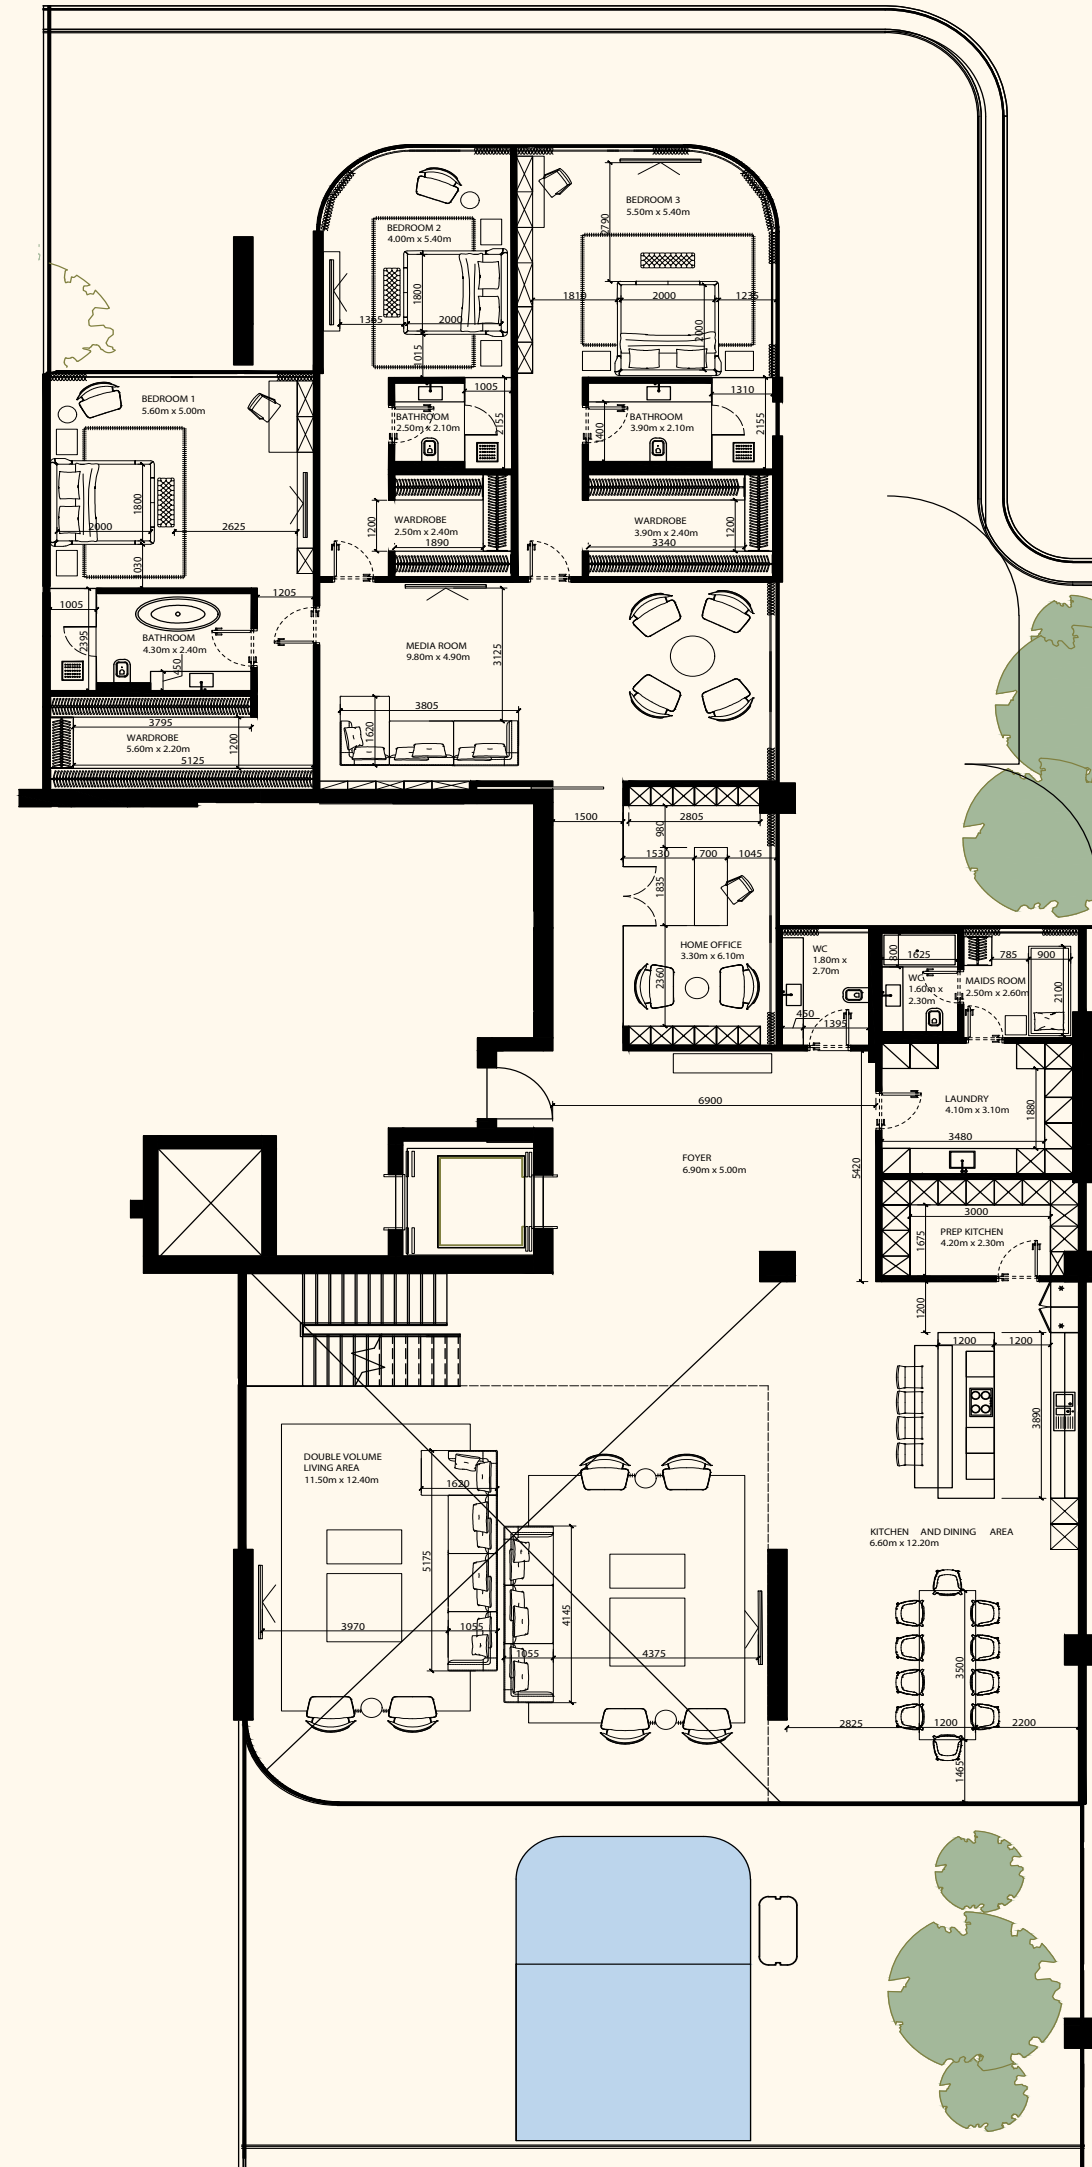

DORCHESTER COLLECTION
DUBAI

Sea View

Beach View

Unit 205

4 Bedroom Duplex | 6 Bathrooms | 4 Parking Spaces

Residence	6,566 sq. ft.	610 sq. mt.
Terrace	4,578 sq. ft.	425 sq. mt.
Total	11,145 sq. ft.	1,035 sq. mt.

Lower Level

Upper Level

ORLA

DORCHESTER COLLECTION
DUBAI

Sea View

Beach View

Lower Level

Upper Level

Unit 206

4 Bedroom Duplex | 6 Bathrooms | 4 Parking Spaces

Residence	6,861 sq. ft.	637 sq. mt.
Terrace	3,562 sq. ft.	331 sq. mt.
Total	10,424 sq. ft.	968 sq. mt.

ORLA

DORCHESTER COLLECTION
DUBAI

Sea View

Beach View

DUBAI

Sea View

Beach View

Unit 208

4 Bedroom Simplex | 6 Bathrooms | 4 Parking Spaces

Residence	4,521 sq. ft.	420 sq. mt.
Terrace	2,895 sq. ft.	269 sq. mt.
Total	7,416 sq. ft.	689 sq. mt.

ORLA

DORCHESTER COLLECTION
DUBAI