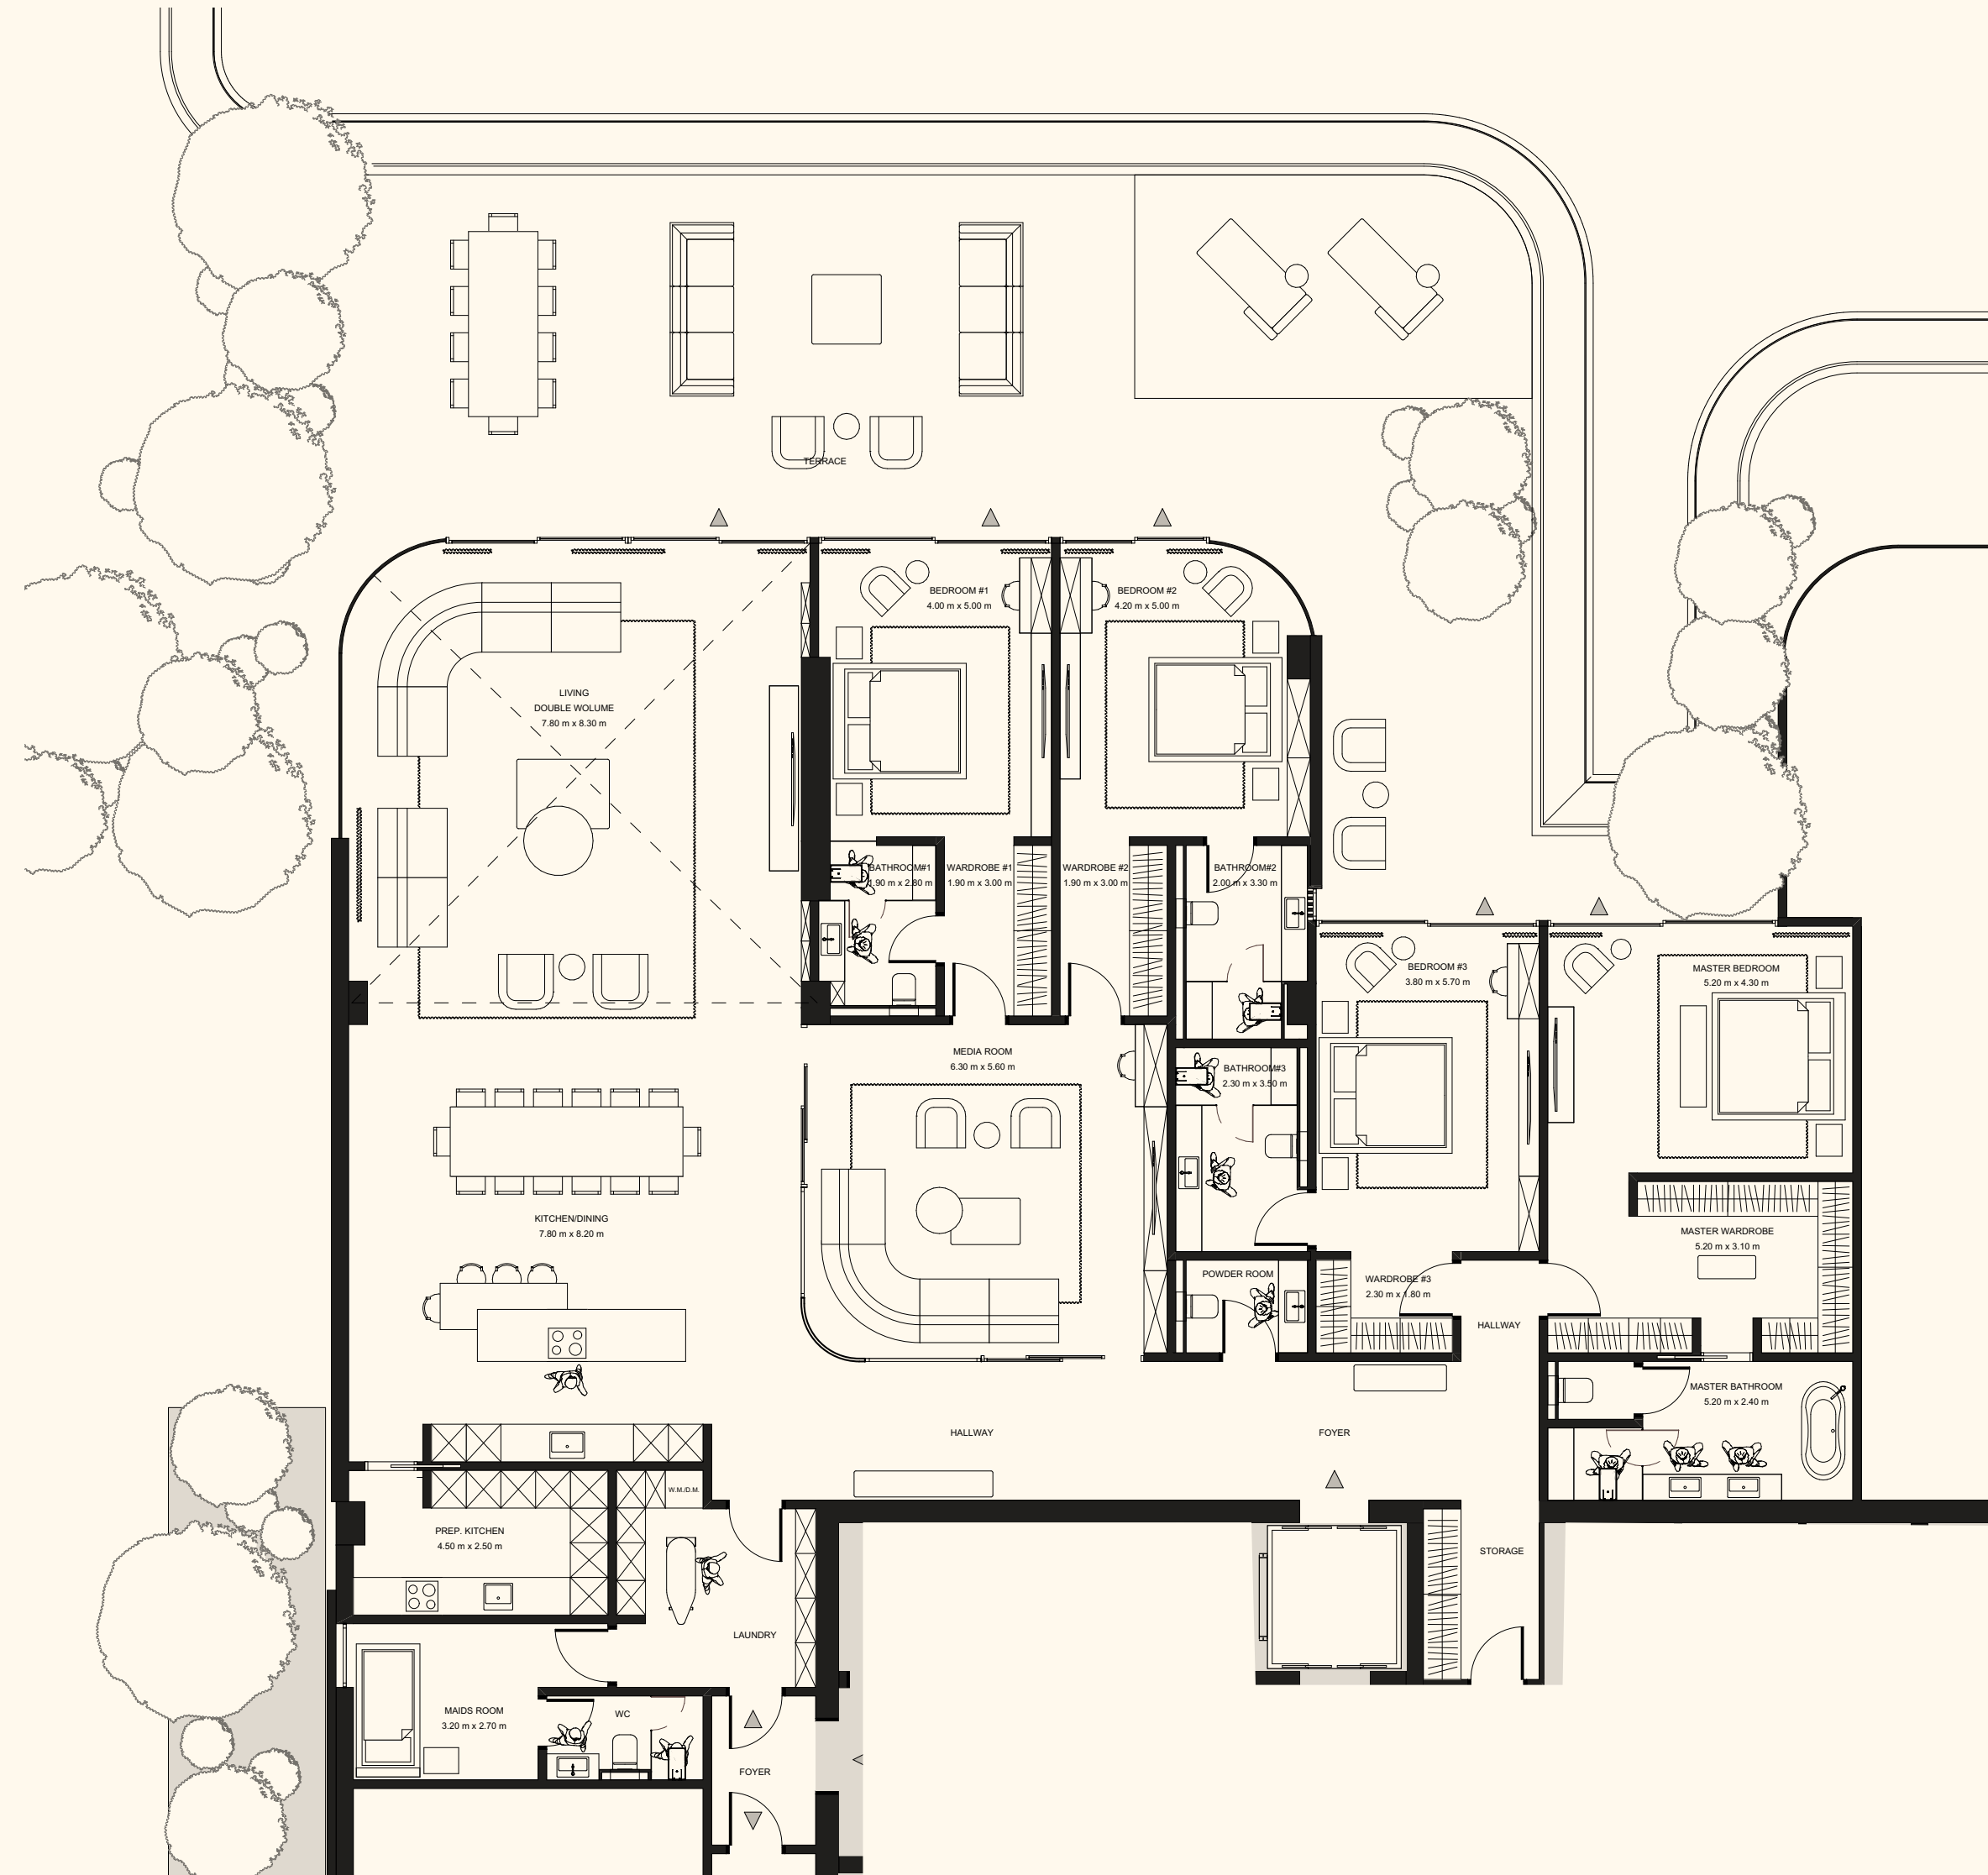

4 Bedroom Duplex | 6 Bathrooms | 4 Parking Spaces

Residence	5,885 sq. ft.	547 sq. mt.
Terrace	1,901 sq. ft.	177 sq. mt.
Total	7,786 sq. ft.	723 sq. mt.

ORLA

DORCHESTER COLLECTION
DUBAI

Sea View

Beach View

Unit 808