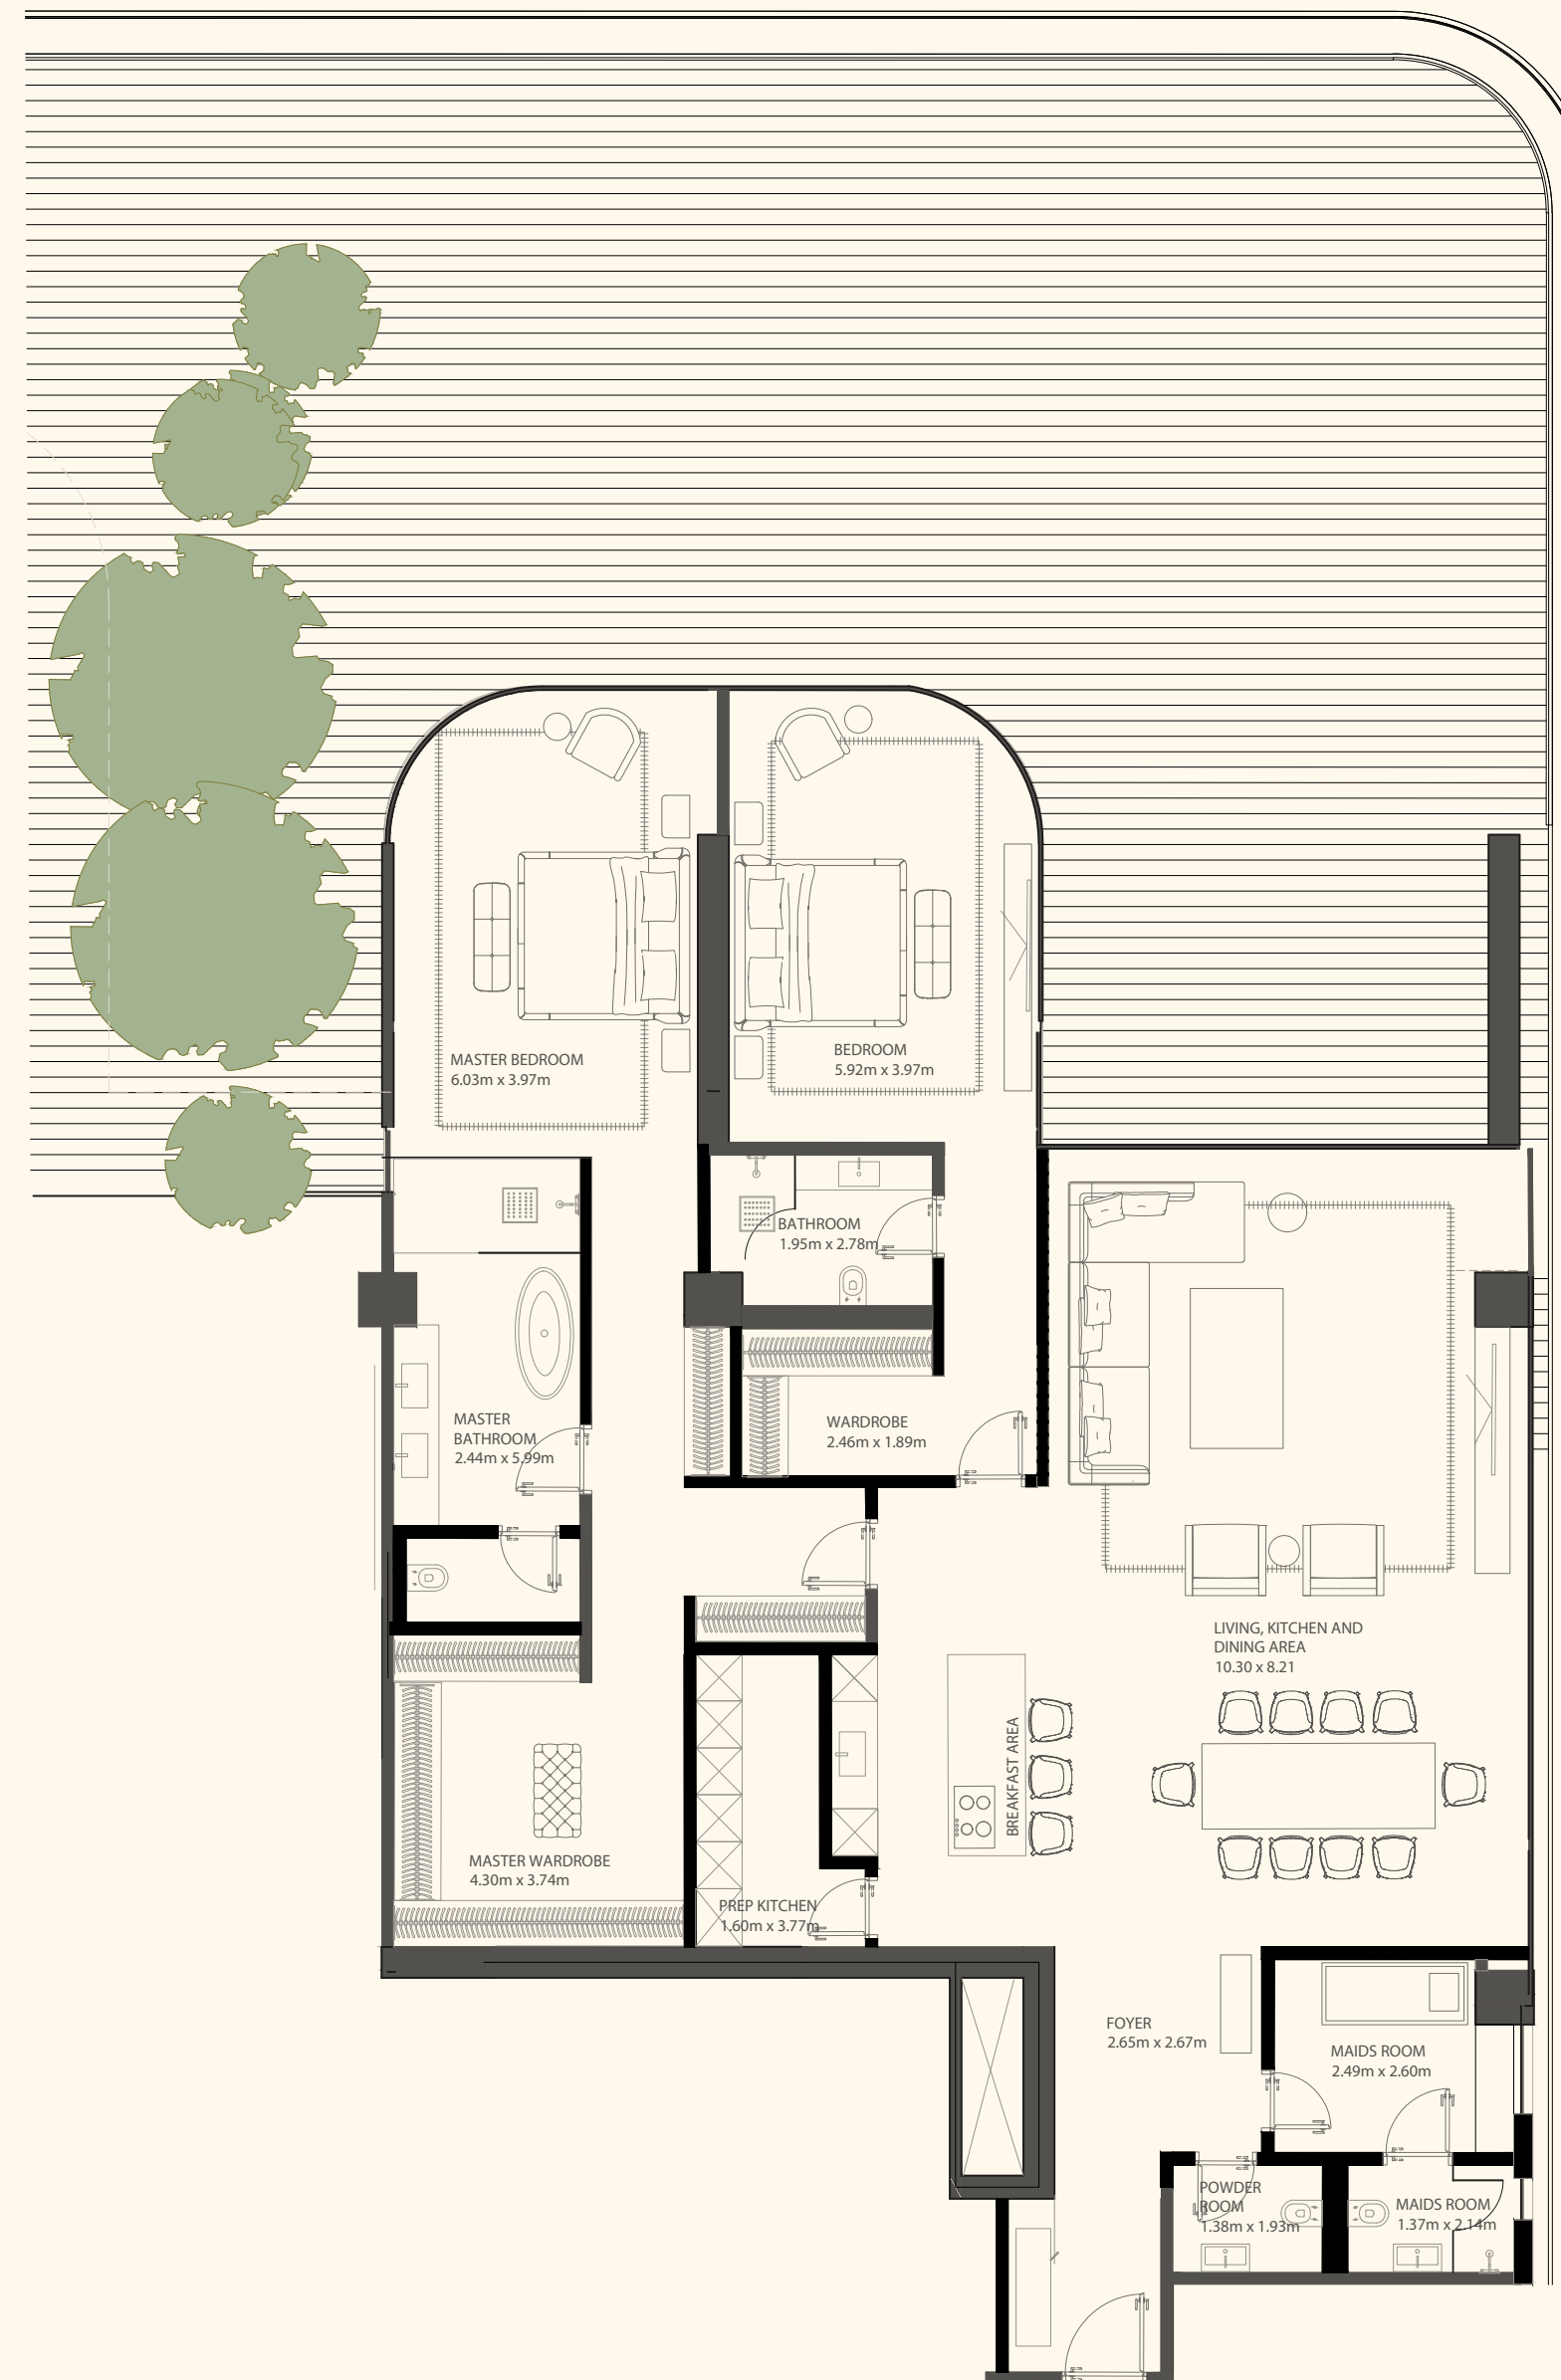

DUBAI

Sea View

Beach View

Unit 208

4 Bedroom Simplex | 6 Bathrooms | 4 Parking Spaces

Residence	4,521 sq. ft.	420 sq. mt.
Terrace	2,895 sq. ft.	269 sq. mt.
Total	7,416 sq. ft.	689 sq. mt.

ORLA

DORCHESTER COLLECTION
DUBAI

Sea View

Beach View

Unit 211

2 Bedrooms | 3 Bathrooms | 2 Parking Spaces

Residence	2,338 sq. ft.	217 sq. mt.
Terrace	1,825 sq. ft.	170 sq. mt.
<hr/>		
Total	4,163 sq. ft.	387 sq. mt.

ORLA

DORCHESTER COLLECTION
DUBAI

Sea View

Beach View

Unit 302

3 Bedrooms | 4 Bathrooms | 3 Parking Spaces

Residence	3,640 sq. ft.	338 sq. mt.
Terrace	415 sq. ft.	39 sq. mt.
Total	4,055 sq. ft.	377 sq. mt.

ORLA

DORCHESTER COLLECTION

DUBAI

Sea View

Beach View

Unit 403

4 Bedrooms | 6 Bathrooms | 4 Parking Spaces

Residence	4,398 sq. ft.	409 sq. mt.
Terrace	3,011 sq. ft.	280 sq. mt.
<hr/>		
Total	7,409 sq. ft.	688 sq. mt.

ORLA

DORCHESTER COLLECTION
DUBAI