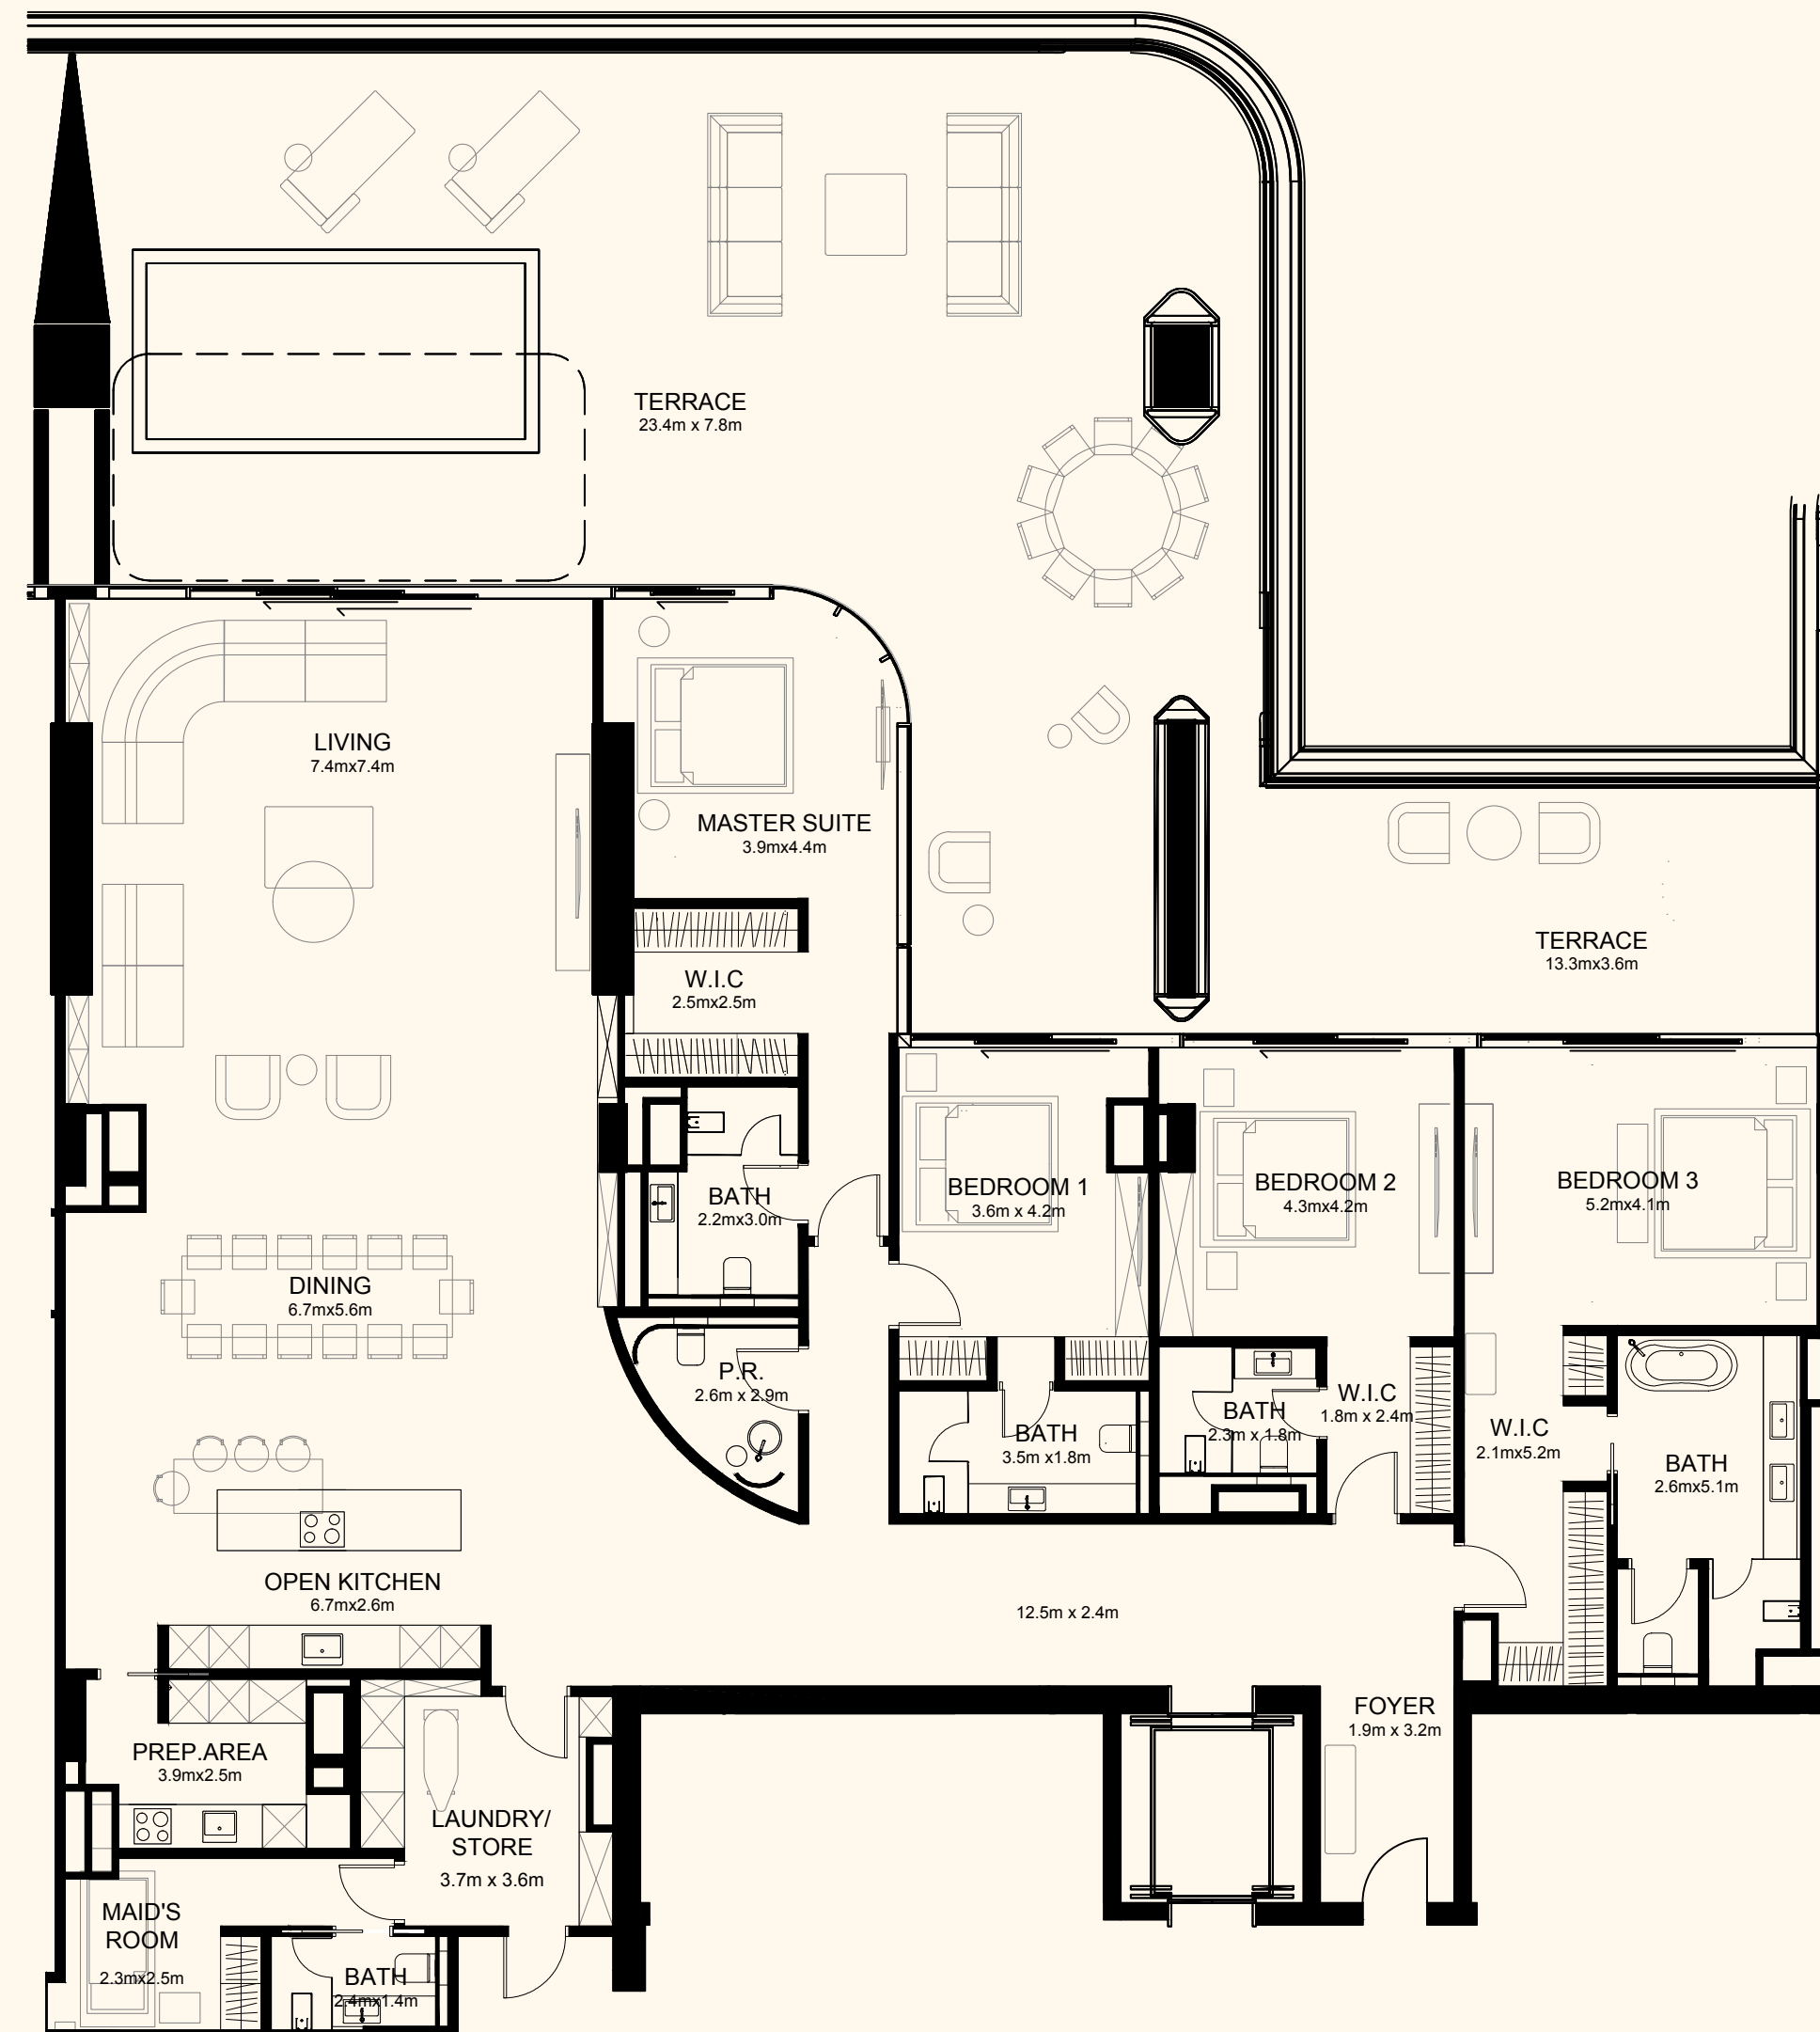

ORLA

DORCHESTER COLLECTION
DUBAI

Sea View

Beach View

Unit 608

4 Bedroom Simplex | 5 Bathrooms | 4 Parking Spaces

Residence	4,198 sq. ft.	390 sq. mt.
Terrace	2,250 sq. ft.	209 sq. mt.
<hr/>		
Total	6,448 sq. ft.	599 sq. mt.

ORLA

DORCHESTER COLLECTION
DUBAI

Sea View

Beach View

Unit 611

2 Bedrooms | 3 Bathrooms | 2 Parking Spaces

Residence	2,293 sq. ft.	213 sq. mt.
Terrace	1,052 sq. ft.	98 sq. mt.
Total	3,344 sq. ft.	311 sq. mt.