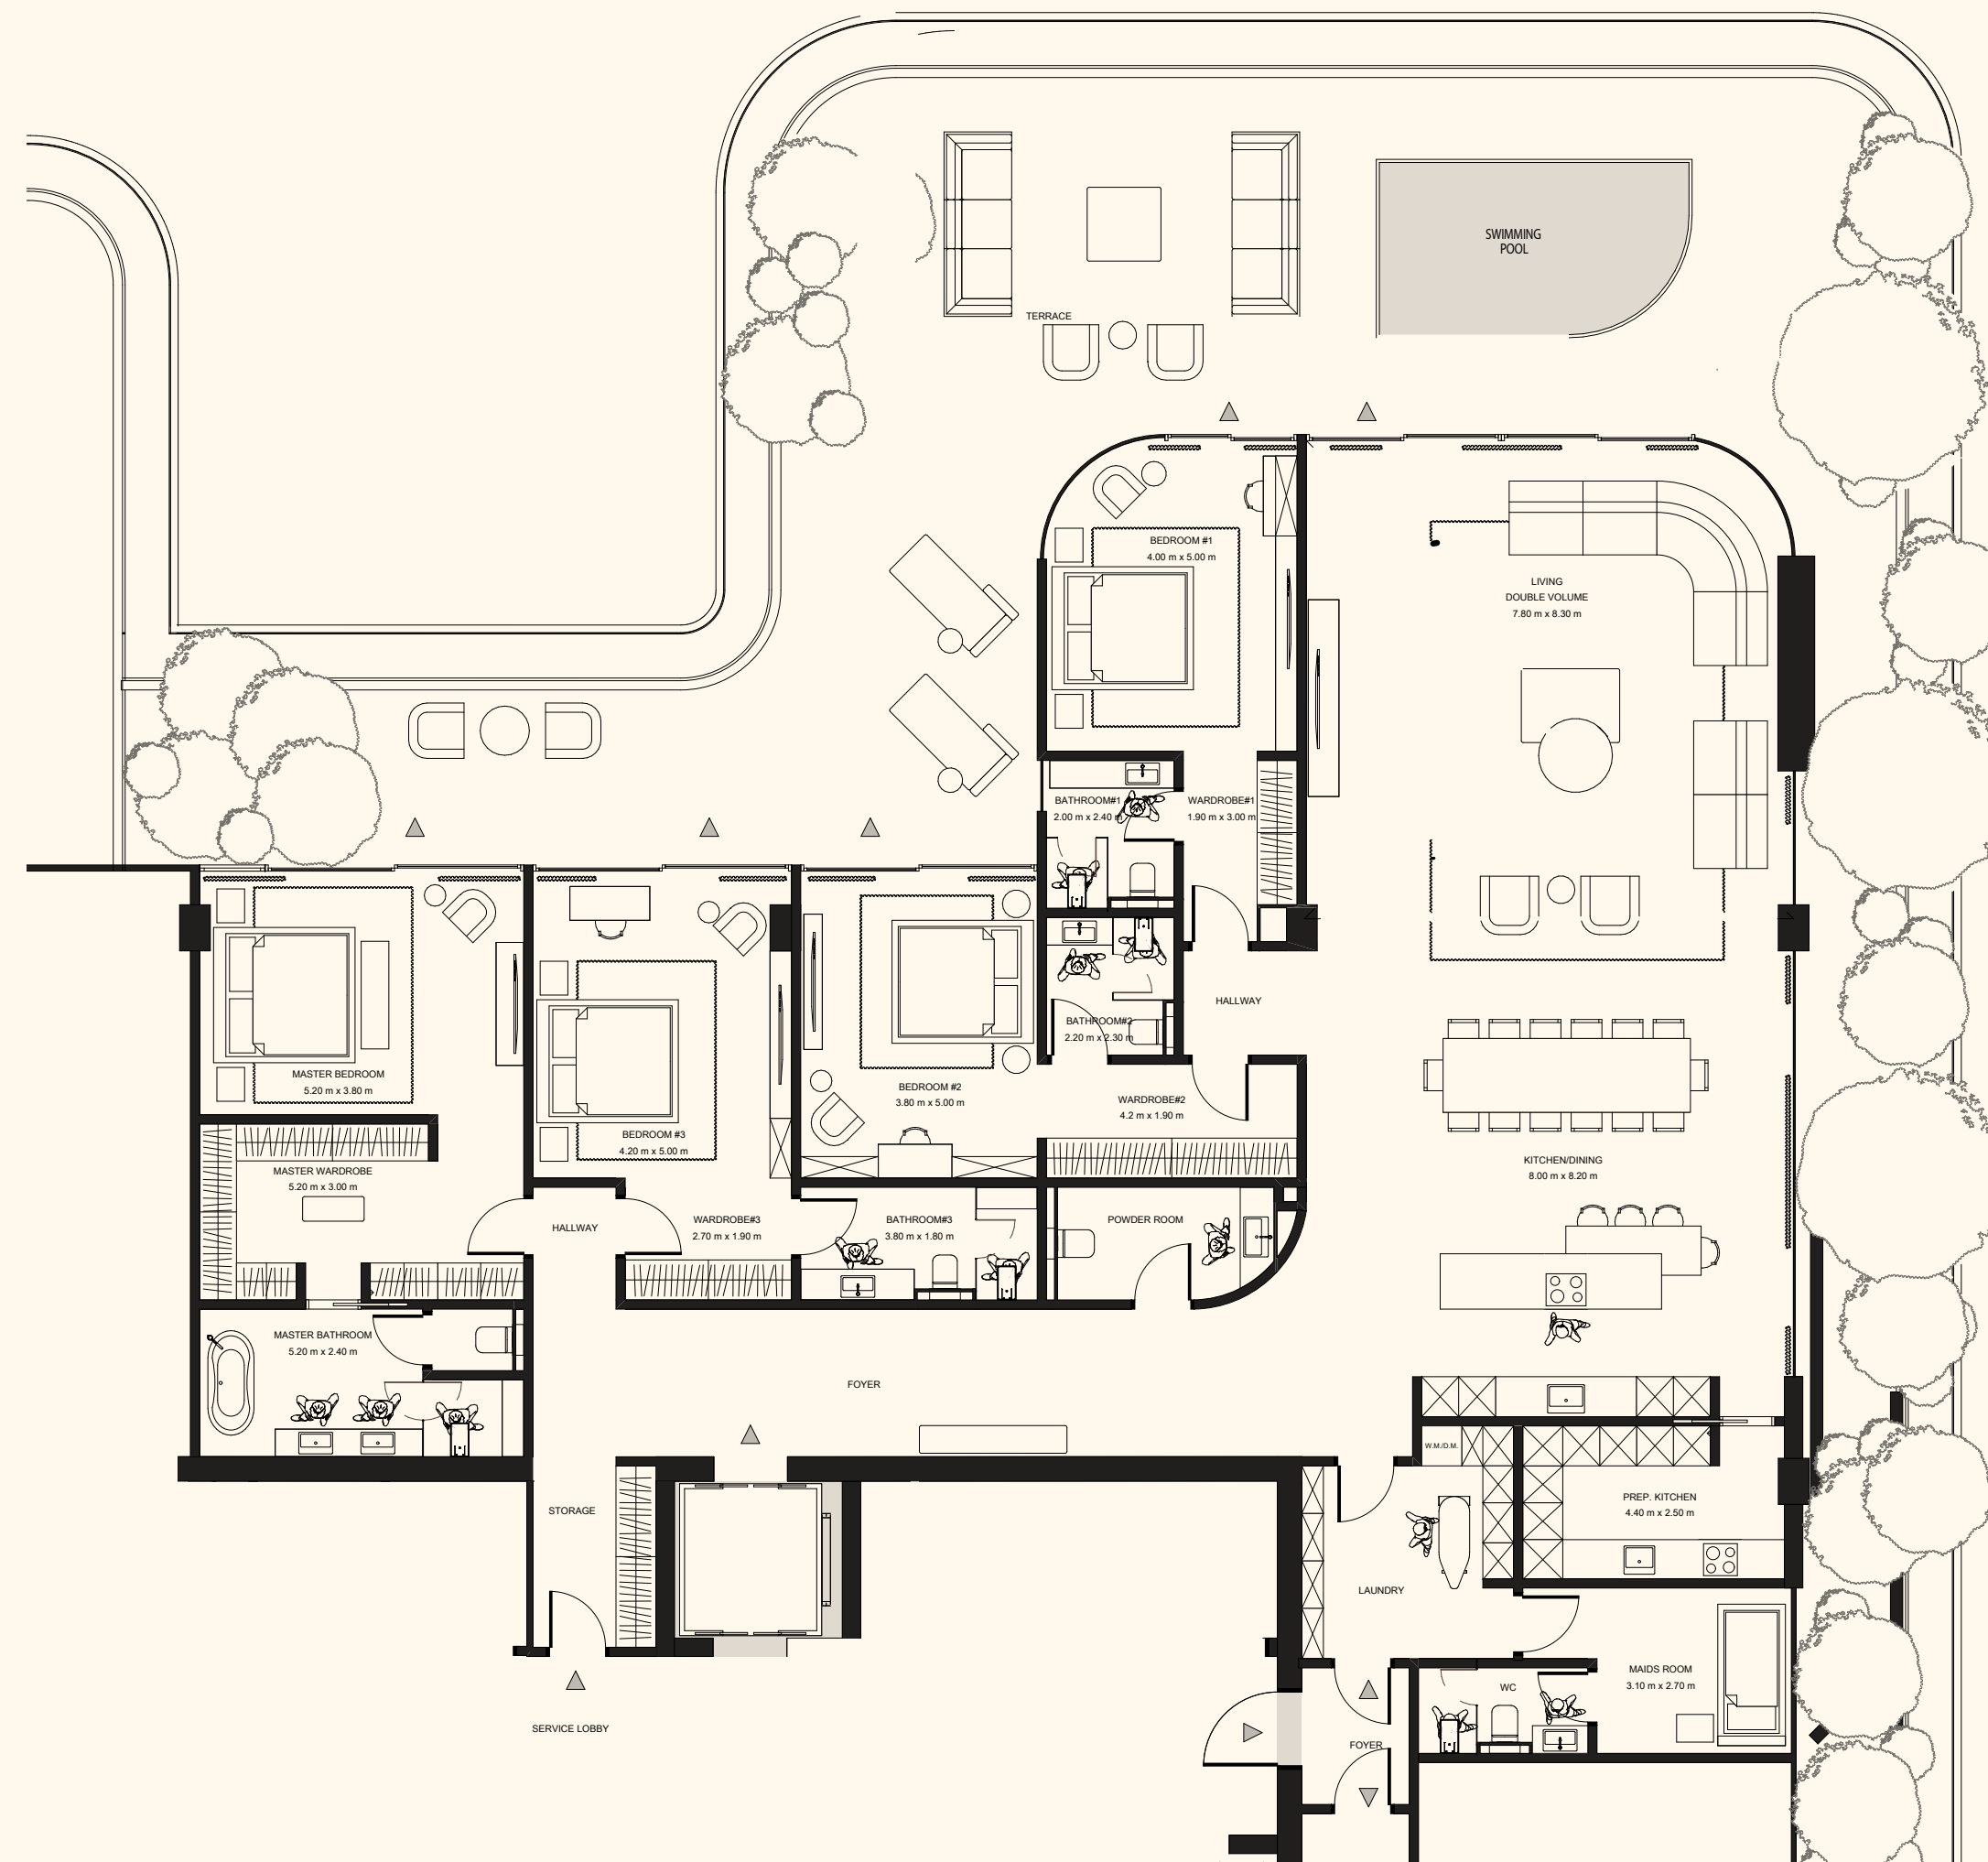

3 Bedroom Simplex | 4 Bathrooms | 3 Parking Spaces

Residence	3,961 sq. ft.	368 sq. mt.
Terrace	441 sq. ft.	41 sq. mt.
<hr/>		
Total	4,402 sq. ft.	409 sq. mt.

ORLA

DORCHESTER COLLECTION
DUBAI

Sea View

Beach View

Unit 1003

4 Bedrooms | 6 Bathrooms | 4 Parking Spaces

Residence	4,114 sq. ft.	382 sq. mt.
Terrace	2,205 sq. ft.	205 sq. mt.
Total	6,319 sq. ft.	587 sq. mt.

ORLA

DORCHESTER COLLECTION

DUBAI

Sea View

Beach View