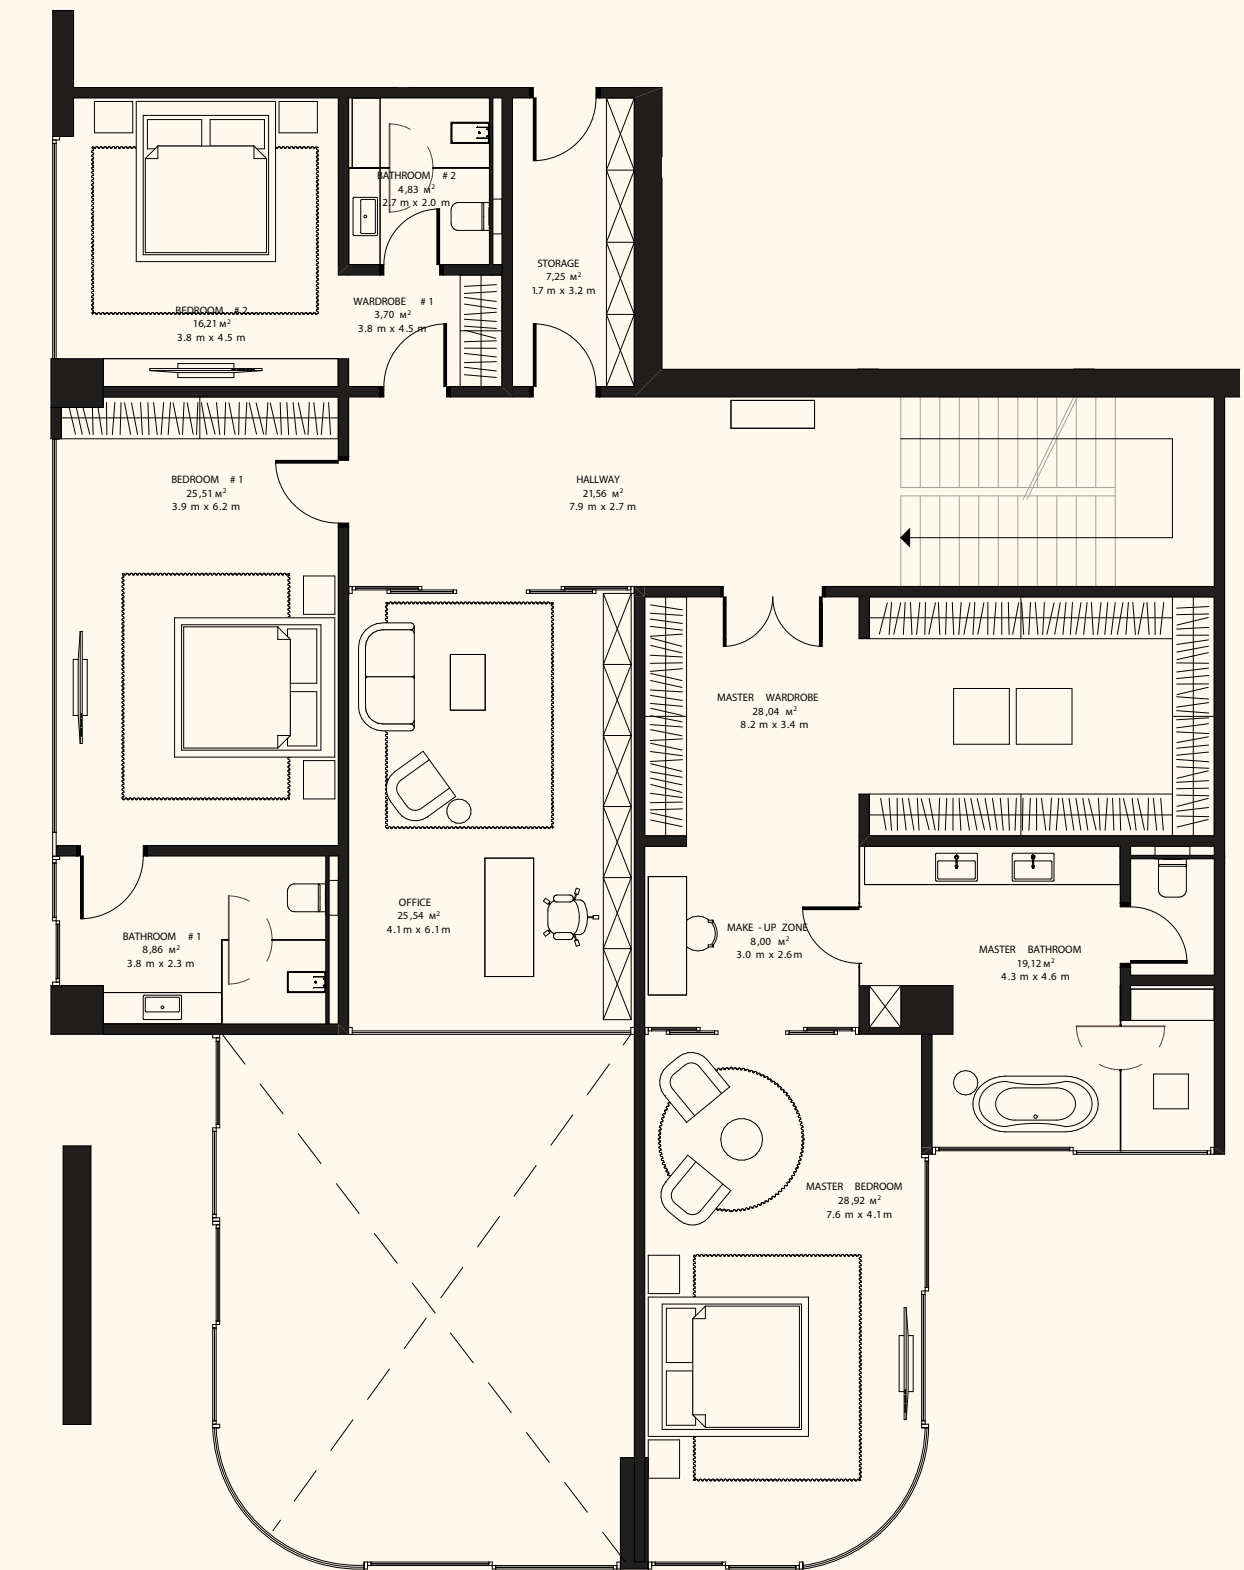

3 Bedroom Simplex | 4 Bathrooms | 3 Parking Spaces

Residence	3,961 sq. ft.	368 sq. mt.
Terrace	441 sq. ft.	41 sq. mt.
<hr/>		
Total	4,402 sq. ft.	409 sq. mt.

ORLA

DORCHESTER COLLECTION
DUBAI

Sea View

Beach View

Unit 1003

4 Bedrooms | 6 Bathrooms | 4 Parking Spaces

Residence	4,114 sq. ft.	382 sq. mt.
Terrace	2,205 sq. ft.	205 sq. mt.
Total	6,319 sq. ft.	587 sq. mt.

ORLA

DORCHESTER COLLECTION

DUBAI

Sea View

Beach View

Lower Level

Upper Level

Unit 1007

4 Bedroom Duplex | 6 Bathrooms | 4 Parking Spaces

Residence	5,492 sq. ft.	510 sq. mt.
Terrace	2,476 sq. ft.	230 sq. mt.
Total	7,967 sq. ft.	740 sq. mt.

ORLA

DORCHESTER COLLECTION
DUBAI