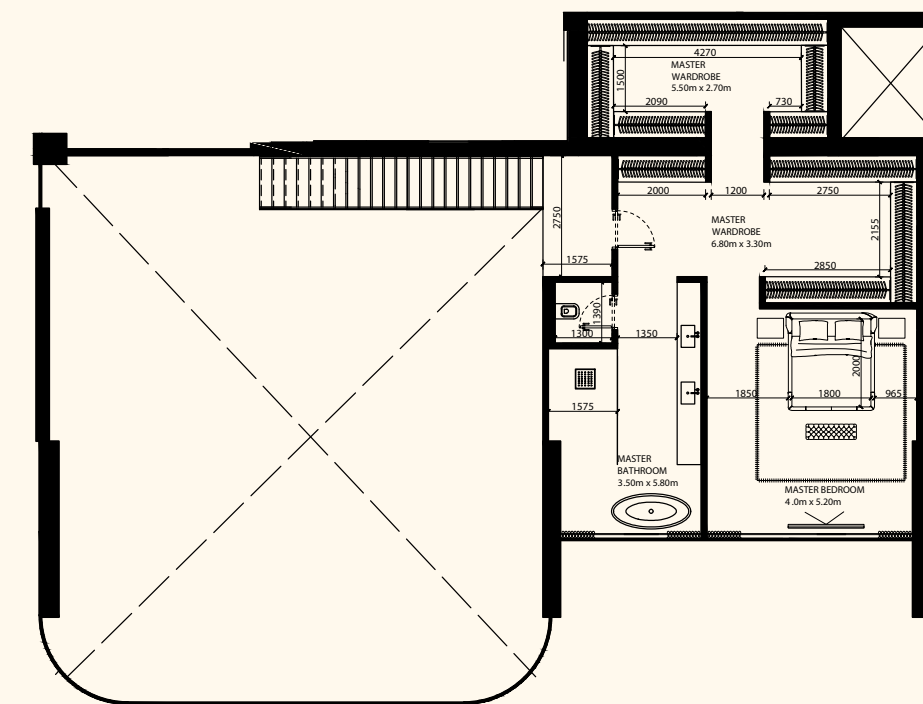

DORCHESTER COLLECTION
DUBAI

Sea View

Beach View

Unit 205

4 Bedroom Duplex | 6 Bathrooms | 4 Parking Spaces

Residence	6,566 sq. ft.	610 sq. mt.
Terrace	4,578 sq. ft.	425 sq. mt.
Total	11,145 sq. ft.	1,035 sq. mt.

Lower Level

Upper Level

ORLA

DORCHESTER COLLECTION
DUBAI

Sea View

Beach View

Lower Level

Upper Level

Unit 206

4 Bedroom Duplex | 6 Bathrooms | 4 Parking Spaces

Residence	6,861 sq. ft.	637 sq. mt.
Terrace	3,562 sq. ft.	331 sq. mt.
Total	10,424 sq. ft.	968 sq. mt.

ORLA

DORCHESTER COLLECTION
DUBAI

Sea View

Beach View