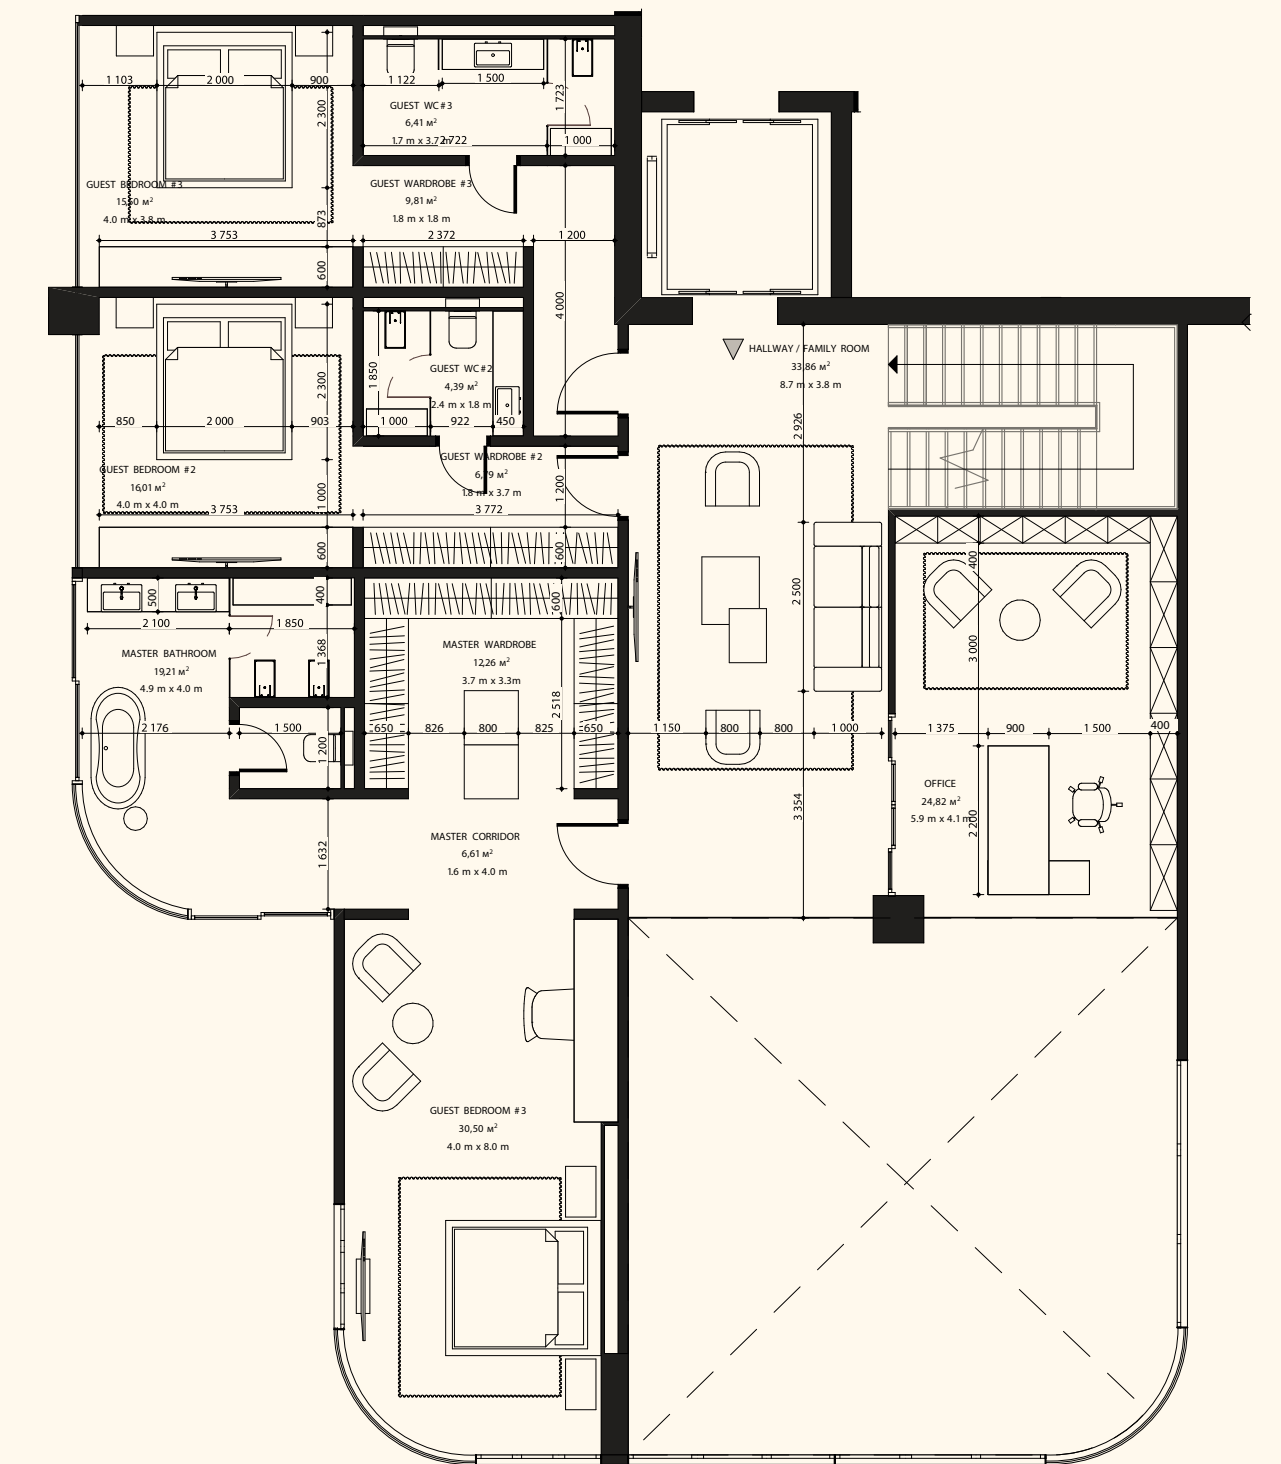

Lower Level

Upper Level

ORLA

DORCHESTER COLLECTION
DUBAI

Sea View

Beach View

Lower Level

Upper Level

Unit 206

4 Bedroom Duplex | 6 Bathrooms | 4 Parking Spaces

Residence	6,861 sq. ft.	637 sq. mt.
Terrace	3,562 sq. ft.	331 sq. mt.
Total	10,424 sq. ft.	968 sq. mt.

ORLA

DORCHESTER COLLECTION
DUBAI

Sea View

Beach View

Lower Level

Upper Level

Unit 207

4 Bedroom Duplex | 6 Bathrooms | 4 Parking Spaces

Residence	5,609 sq. ft.	521 sq. mt.
Terrace	2,606 sq. ft.	242 sq. mt.
Total	8,216 sq. ft.	763 sq. mt.

ORLA

DORCHESTER COLLECTION

DUBAI

Sea View

Beach View

Unit 208

4 Bedroom Simplex | 6 Bathrooms | 4 Parking Spaces

Residence	4,521 sq. ft.	420 sq. mt.
Terrace	2,895 sq. ft.	269 sq. mt.
Total	7,416 sq. ft.	689 sq. mt.

ORLA

DORCHESTER COLLECTION
DUBAI