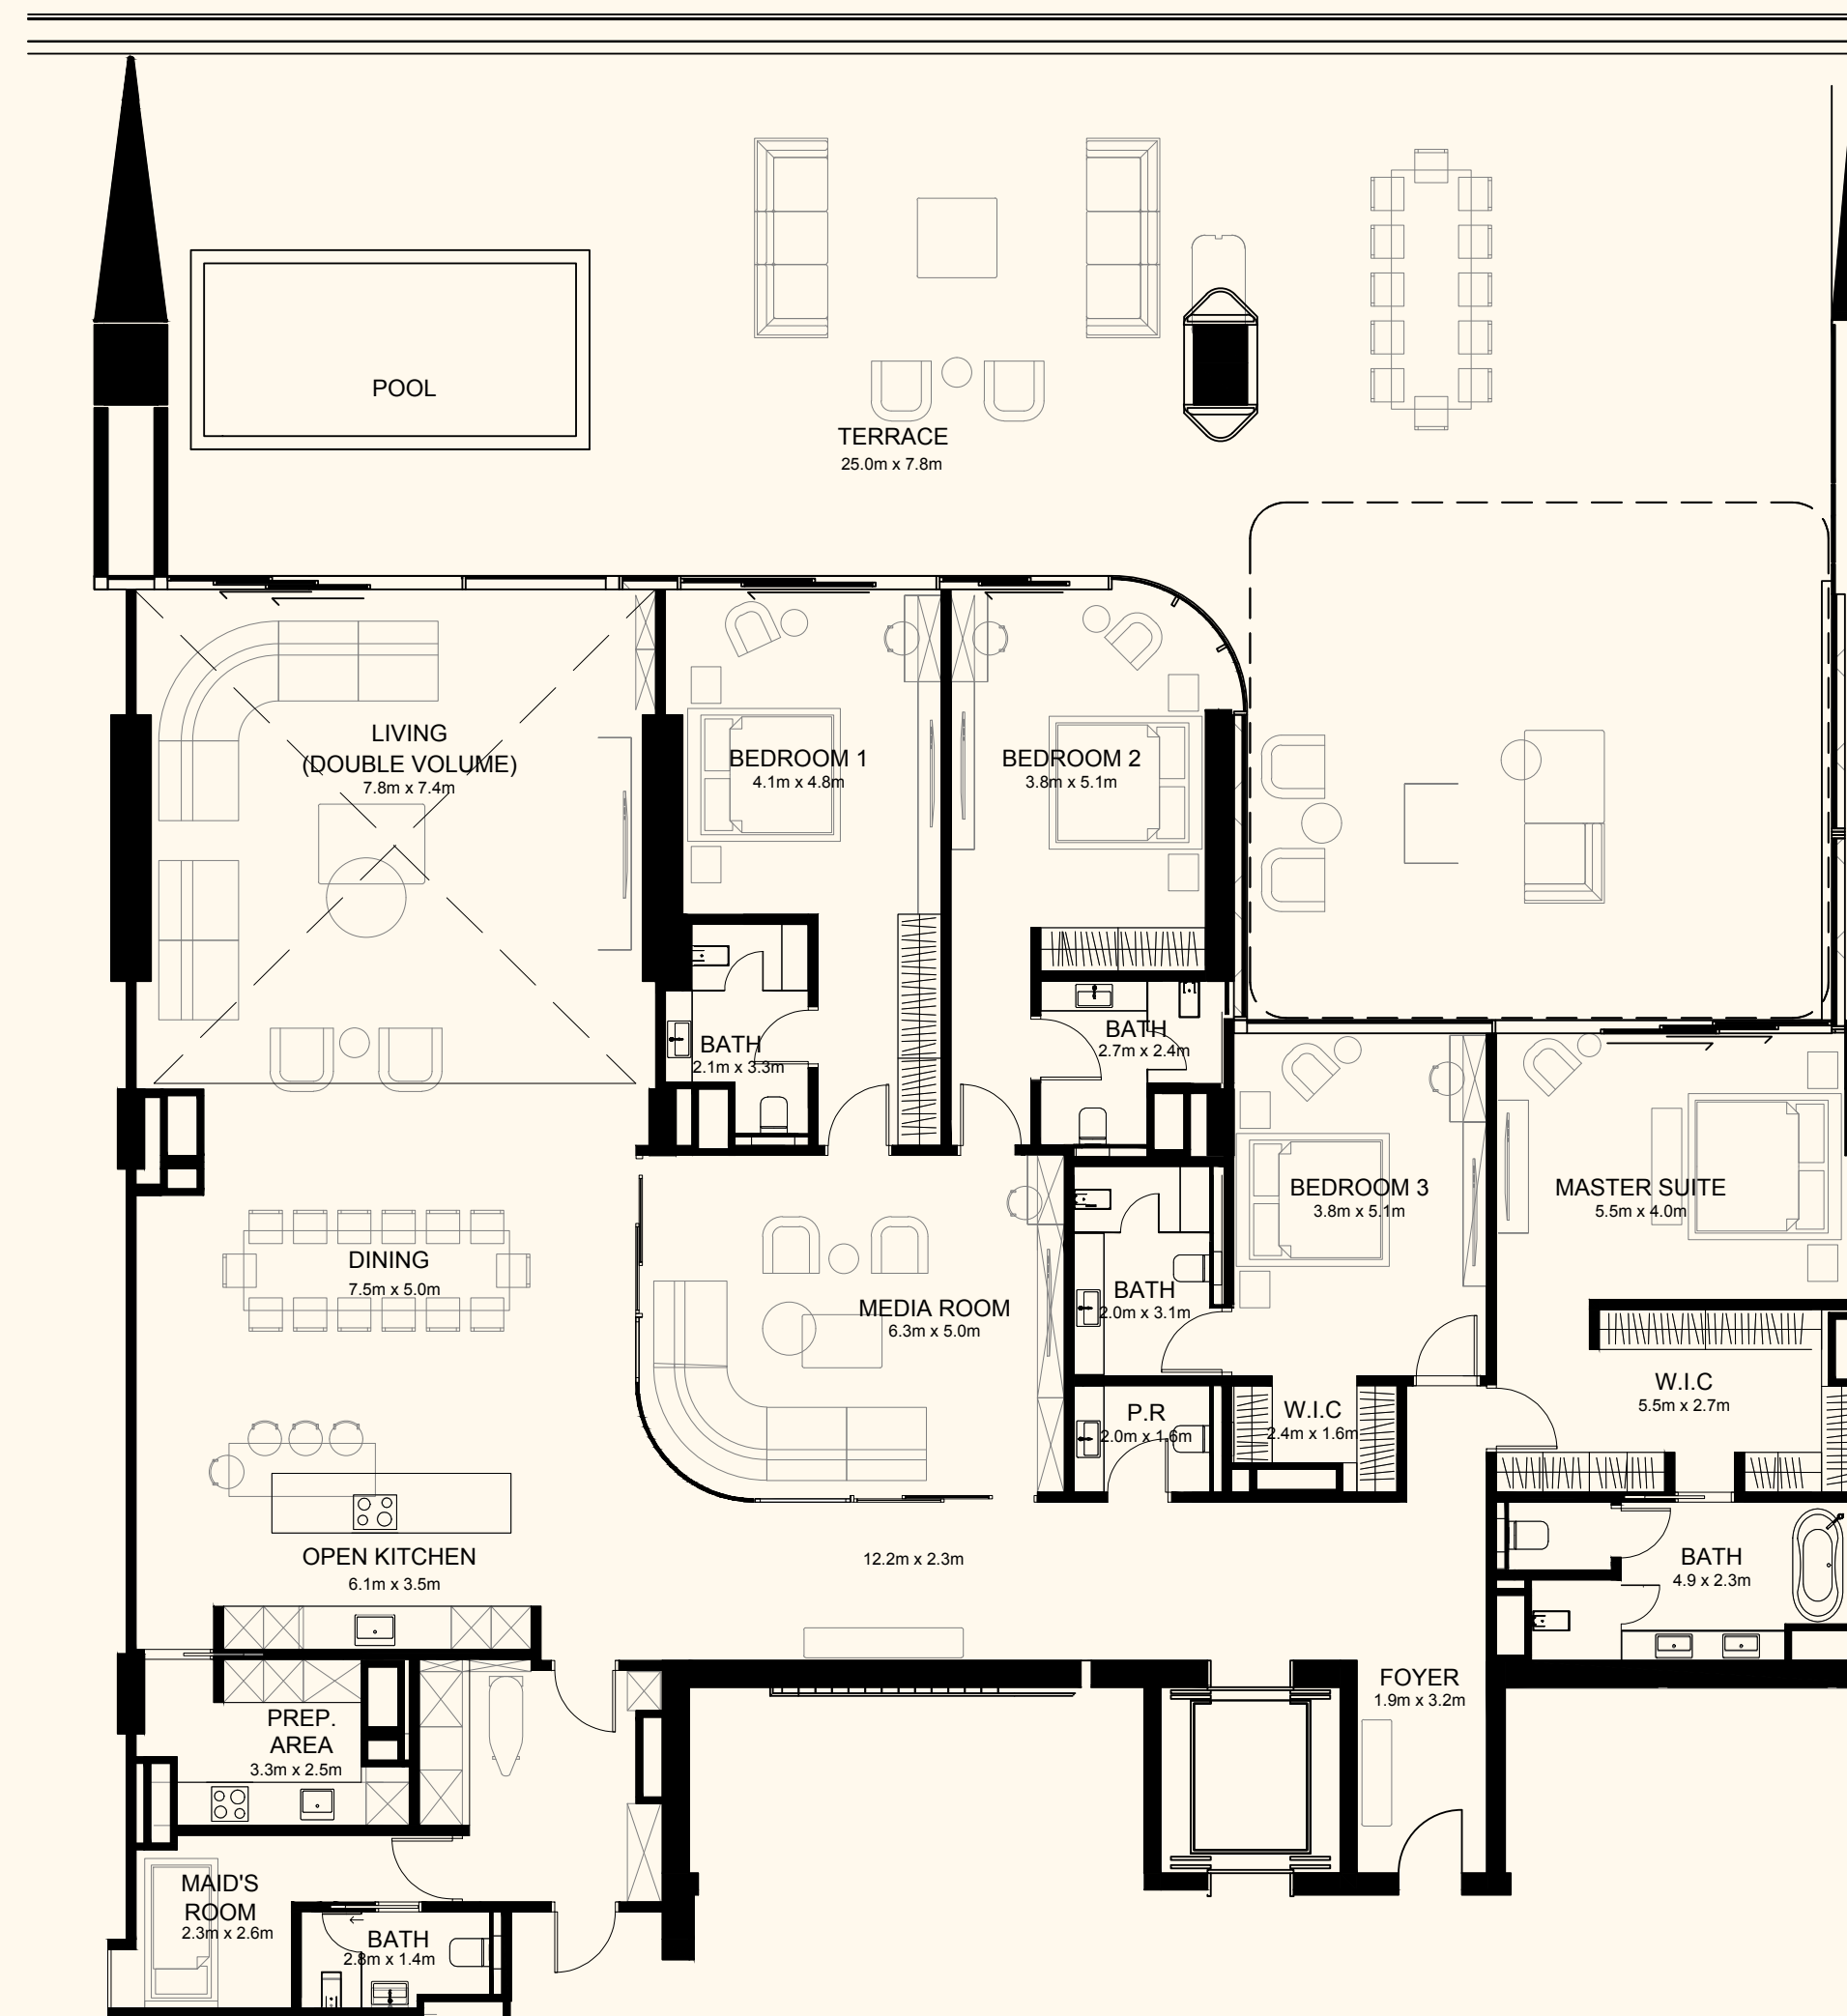

DUBAI

Sea View

Beach View

Unit 208

4 Bedroom Simplex | 6 Bathrooms | 4 Parking Spaces

Residence	4,521 sq. ft.	420 sq. mt.
Terrace	2,895 sq. ft.	269 sq. mt.
Total	7,416 sq. ft.	689 sq. mt.

ORLA

DORCHESTER COLLECTION
DUBAI

Sea View

Beach View

Unit 211

2 Bedrooms | 3 Bathrooms | 2 Parking Spaces

Residence	2,338 sq. ft.	217 sq. mt.
Terrace	1,825 sq. ft.	170 sq. mt.
<hr/>		
Total	4,163 sq. ft.	387 sq. mt.

ORLA

DORCHESTER COLLECTION
DUBAI