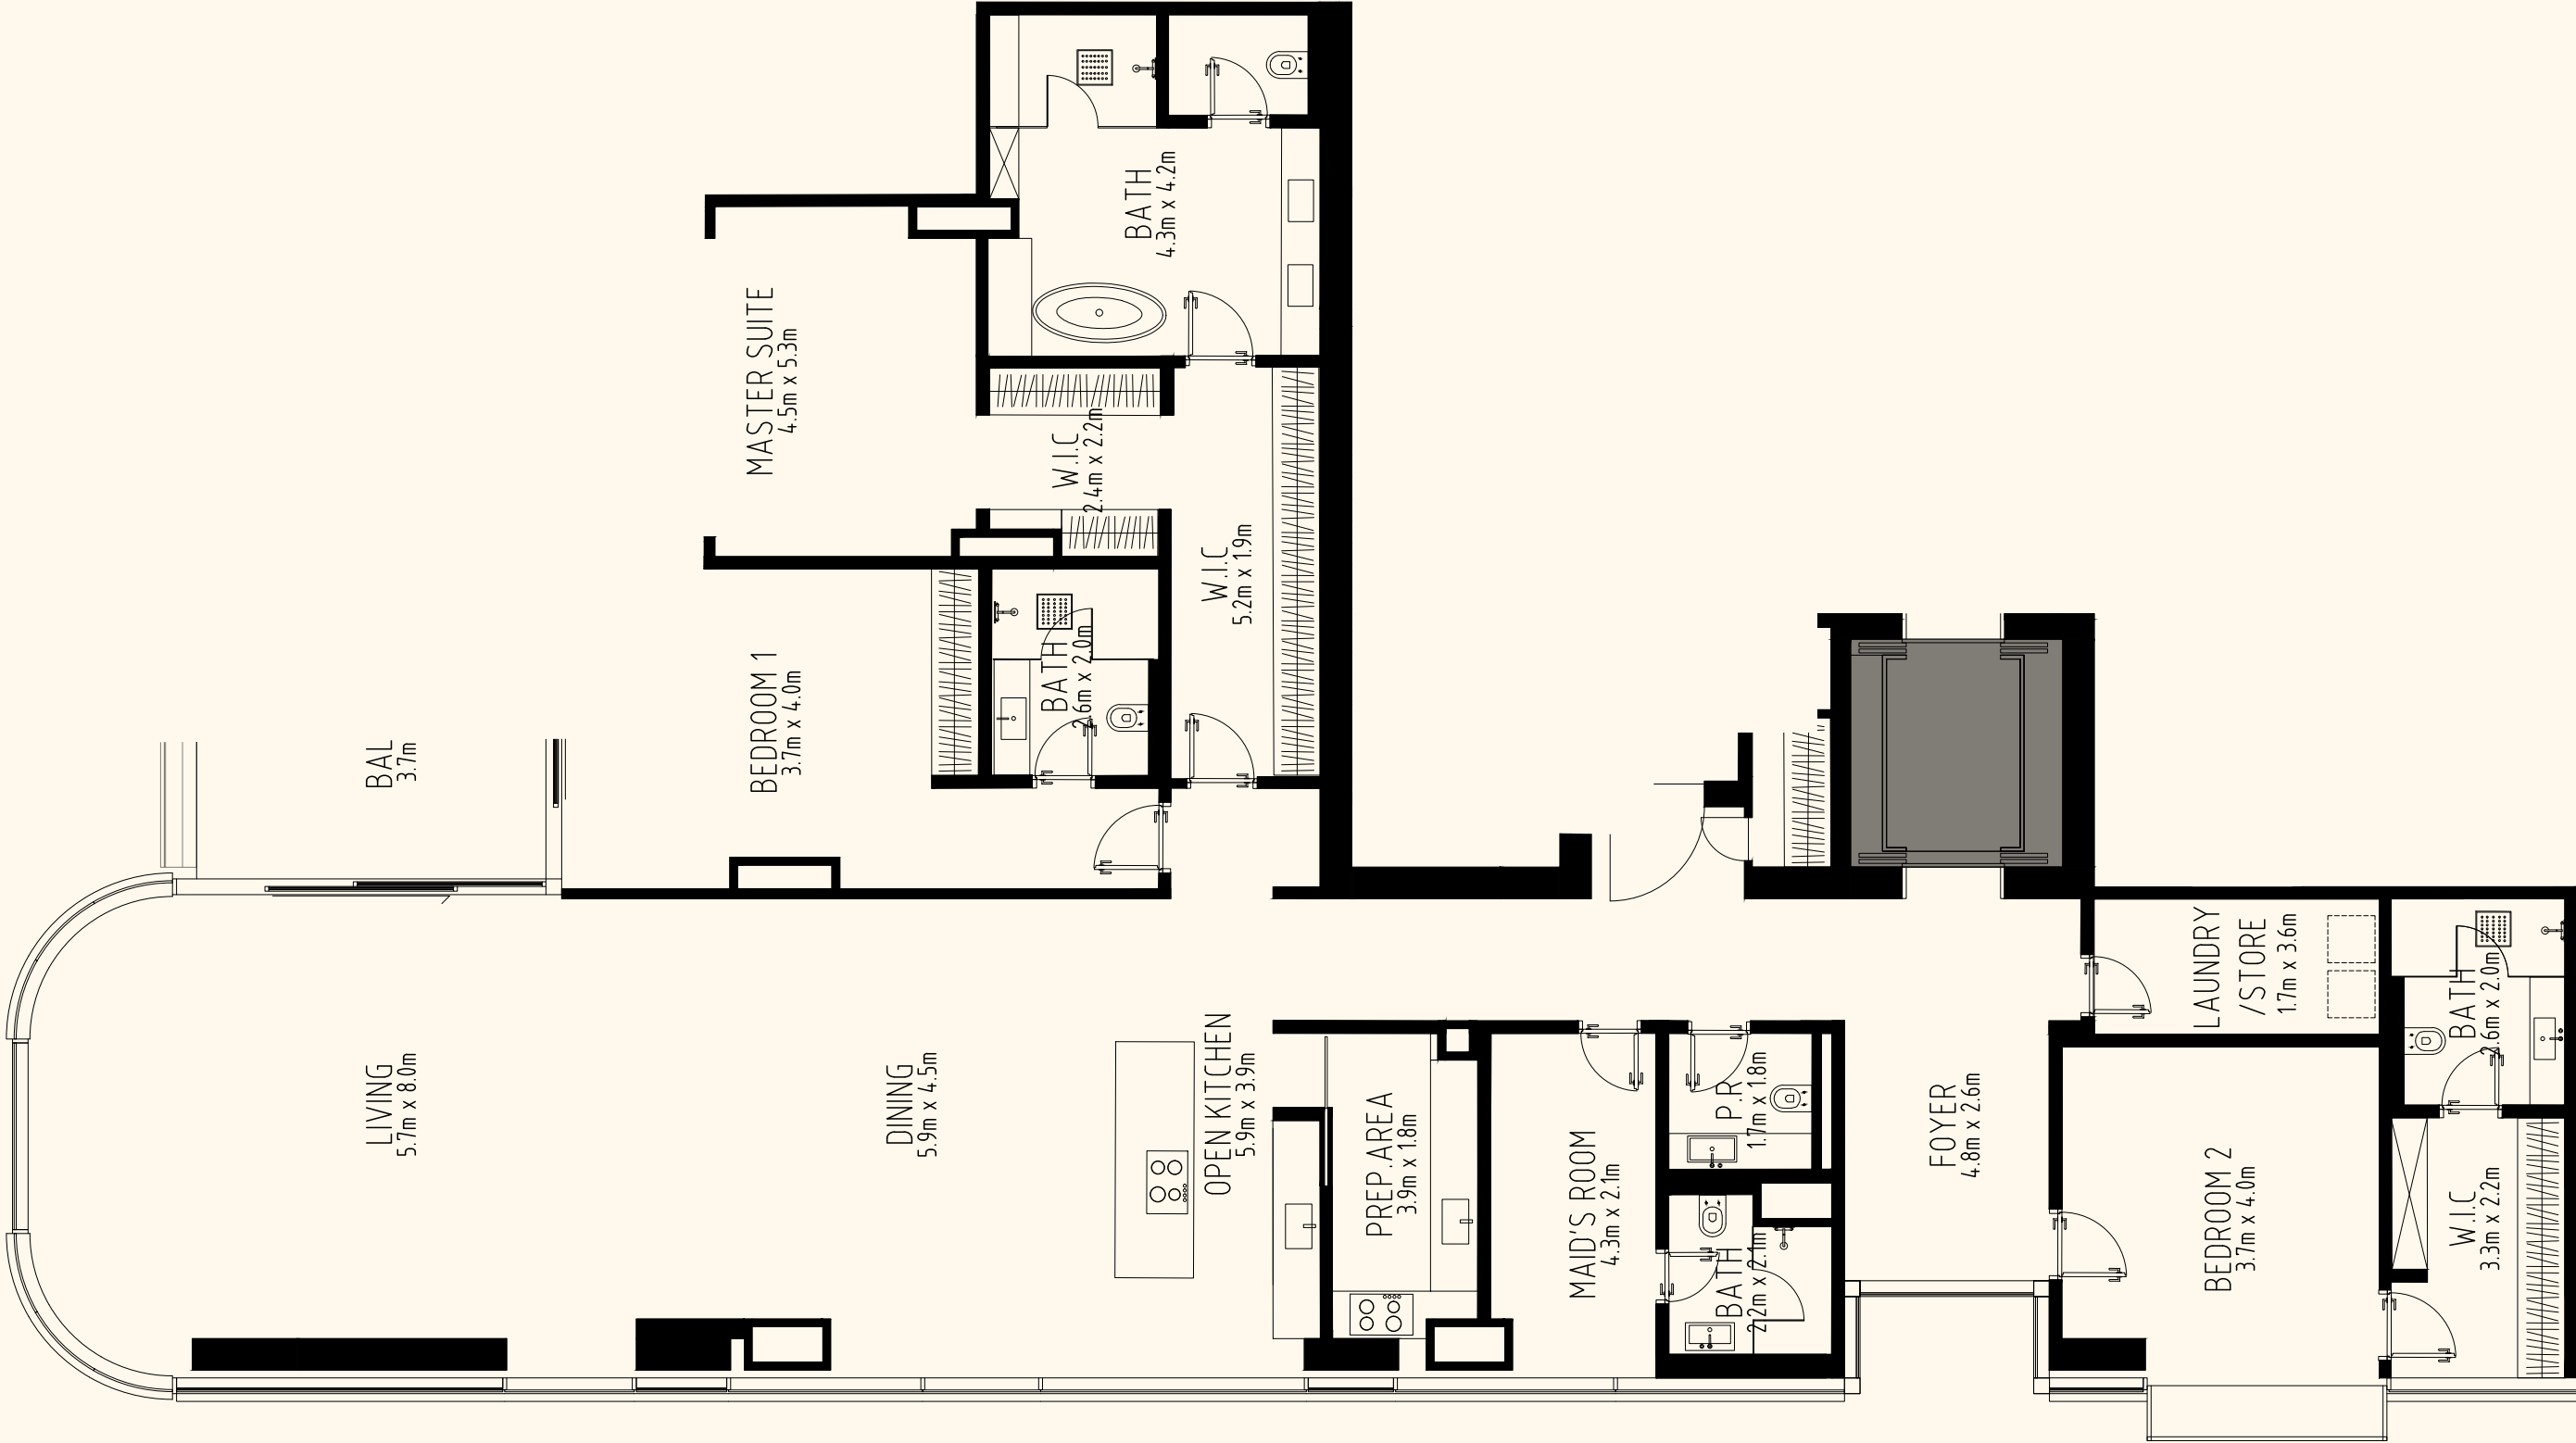

ORLA

DORCHESTER COLLECTION
DUBAI

Sea View

Beach View

Unit 501

3 Bedrooms | 5 Bathrooms | 3 Parking Spaces

Residence	3,267 sq. ft.	303 sq. mt.
Terrace	212 sq. ft.	20 sq. mt.
Total	3,479 sq. ft.	323 sq. mt.