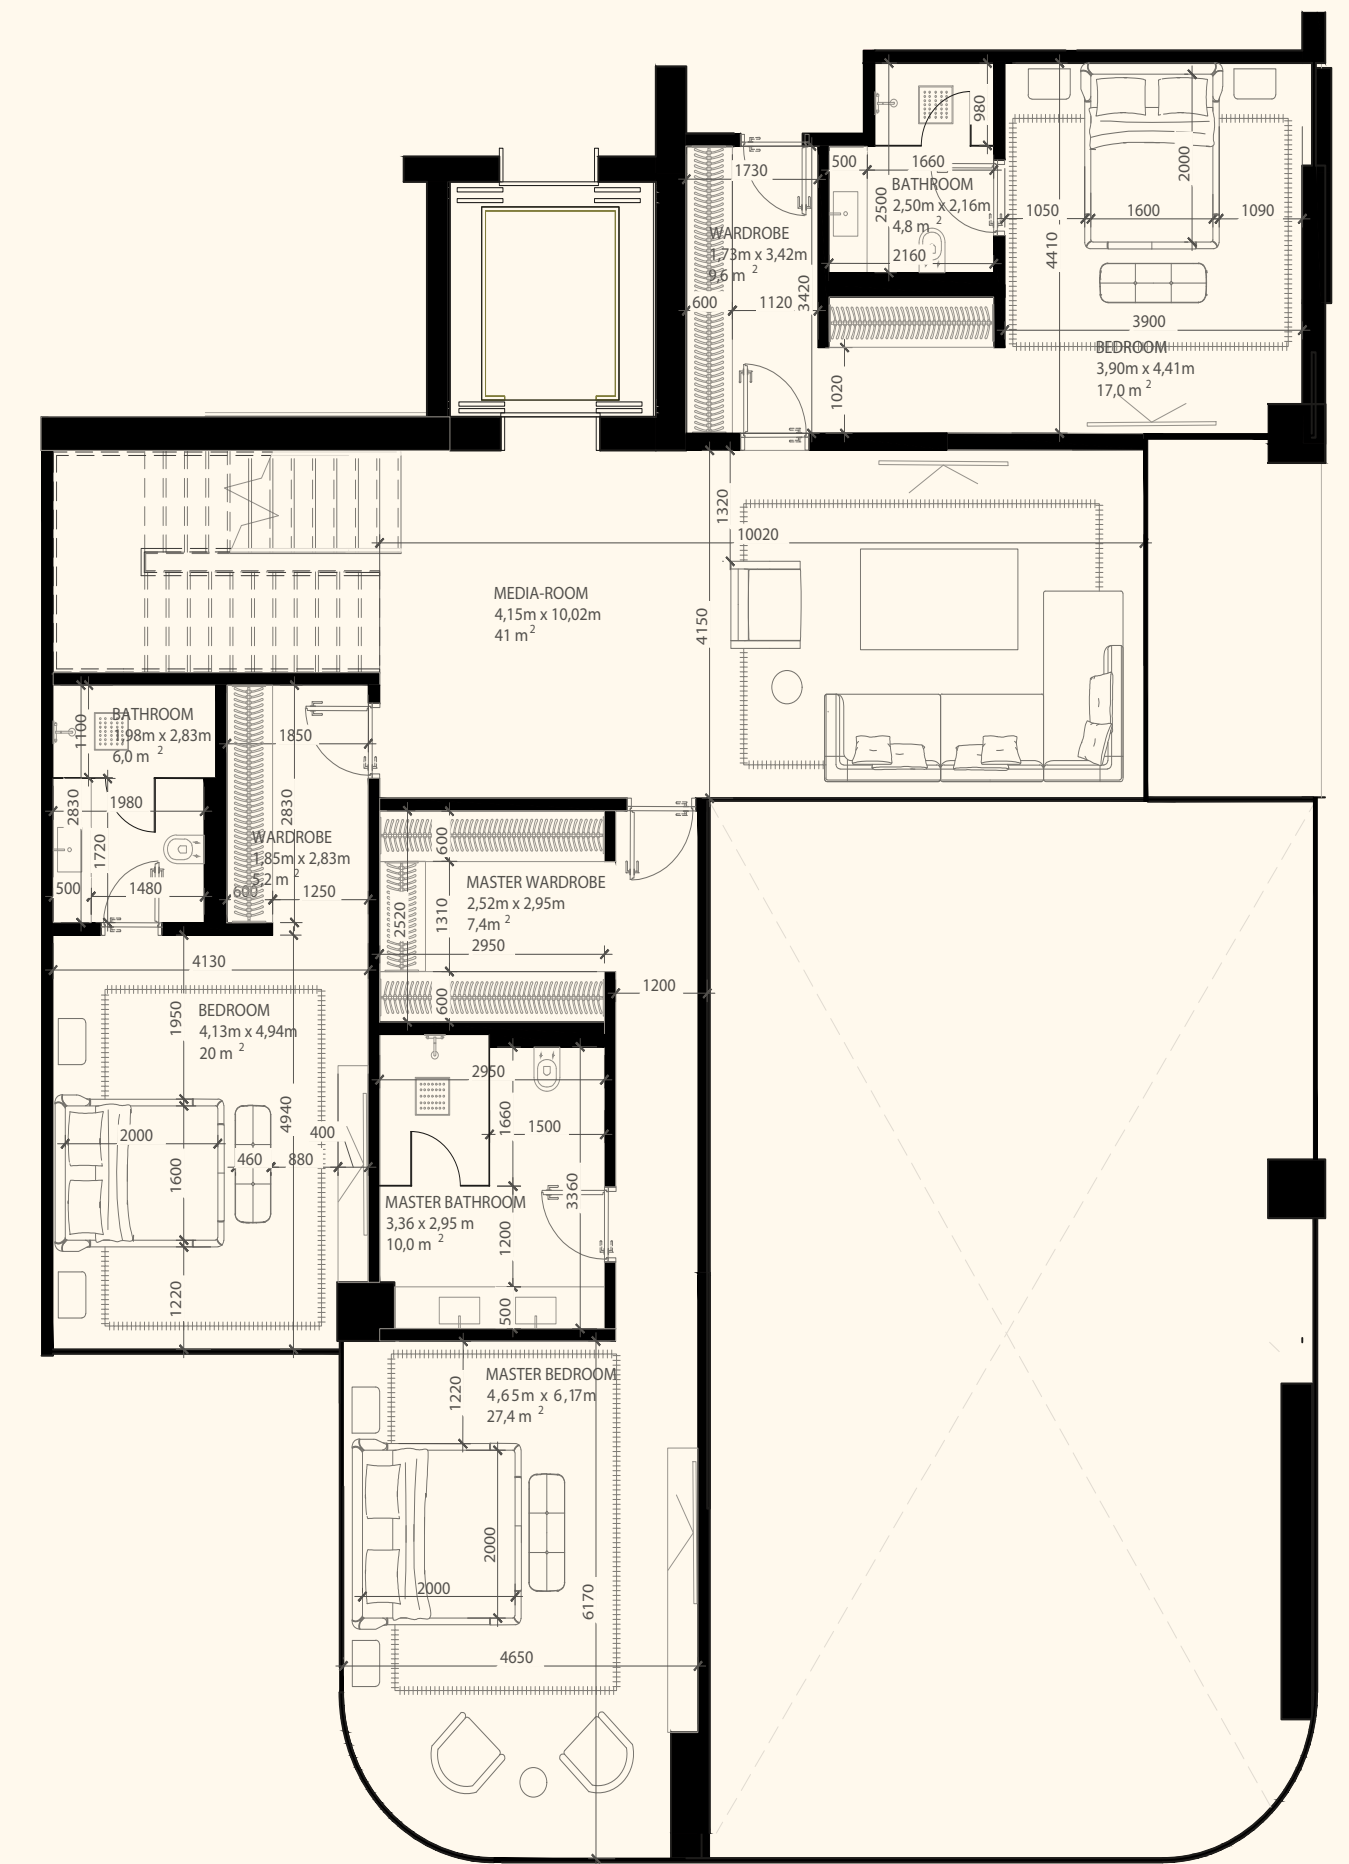

Beach View

Unit 203

4 Bedrooms | 6 Bathrooms | 4 Parking Spaces

Residence	4,431 sq. ft.	412 sq. mt.
Terrace	3,244 sq. ft.	301 sq. mt.
<hr/>		
Total	7,675 sq. ft.	713 sq. mt.

ORLA

DORCHESTER COLLECTION
DUBAI

Sea View

Beach View

Lower Level

Upper Level

Unit 204

4 Bedroom Duplex | 6 Bathrooms | 4 Parking Spaces

Residence	4,953 sq. ft.	460 sq. mt.
Terrace	3,846 sq. ft.	357 sq. mt.
Total	8,799 sq. ft.	817 sq. mt.

ORLA

DORCHESTER COLLECTION
DUBAI

Sea View

Beach View

Unit 205

4 Bedroom Duplex | 6 Bathrooms | 4 Parking Spaces

Residence	6,566 sq. ft.	610 sq. mt.
Terrace	4,578 sq. ft.	425 sq. mt.
Total	11,145 sq. ft.	1,035 sq. mt.

Unit 206

4 Bedroom Duplex | 6 Bathrooms | 4 Parking Spaces

Residence	6,861 sq. ft.	637 sq. mt.
Terrace	3,562 sq. ft.	331 sq. mt.
Total	10,424 sq. ft.	968 sq. mt.

ORLA

DORCHESTER COLLECTION
DUBAI

Sea View

Beach View