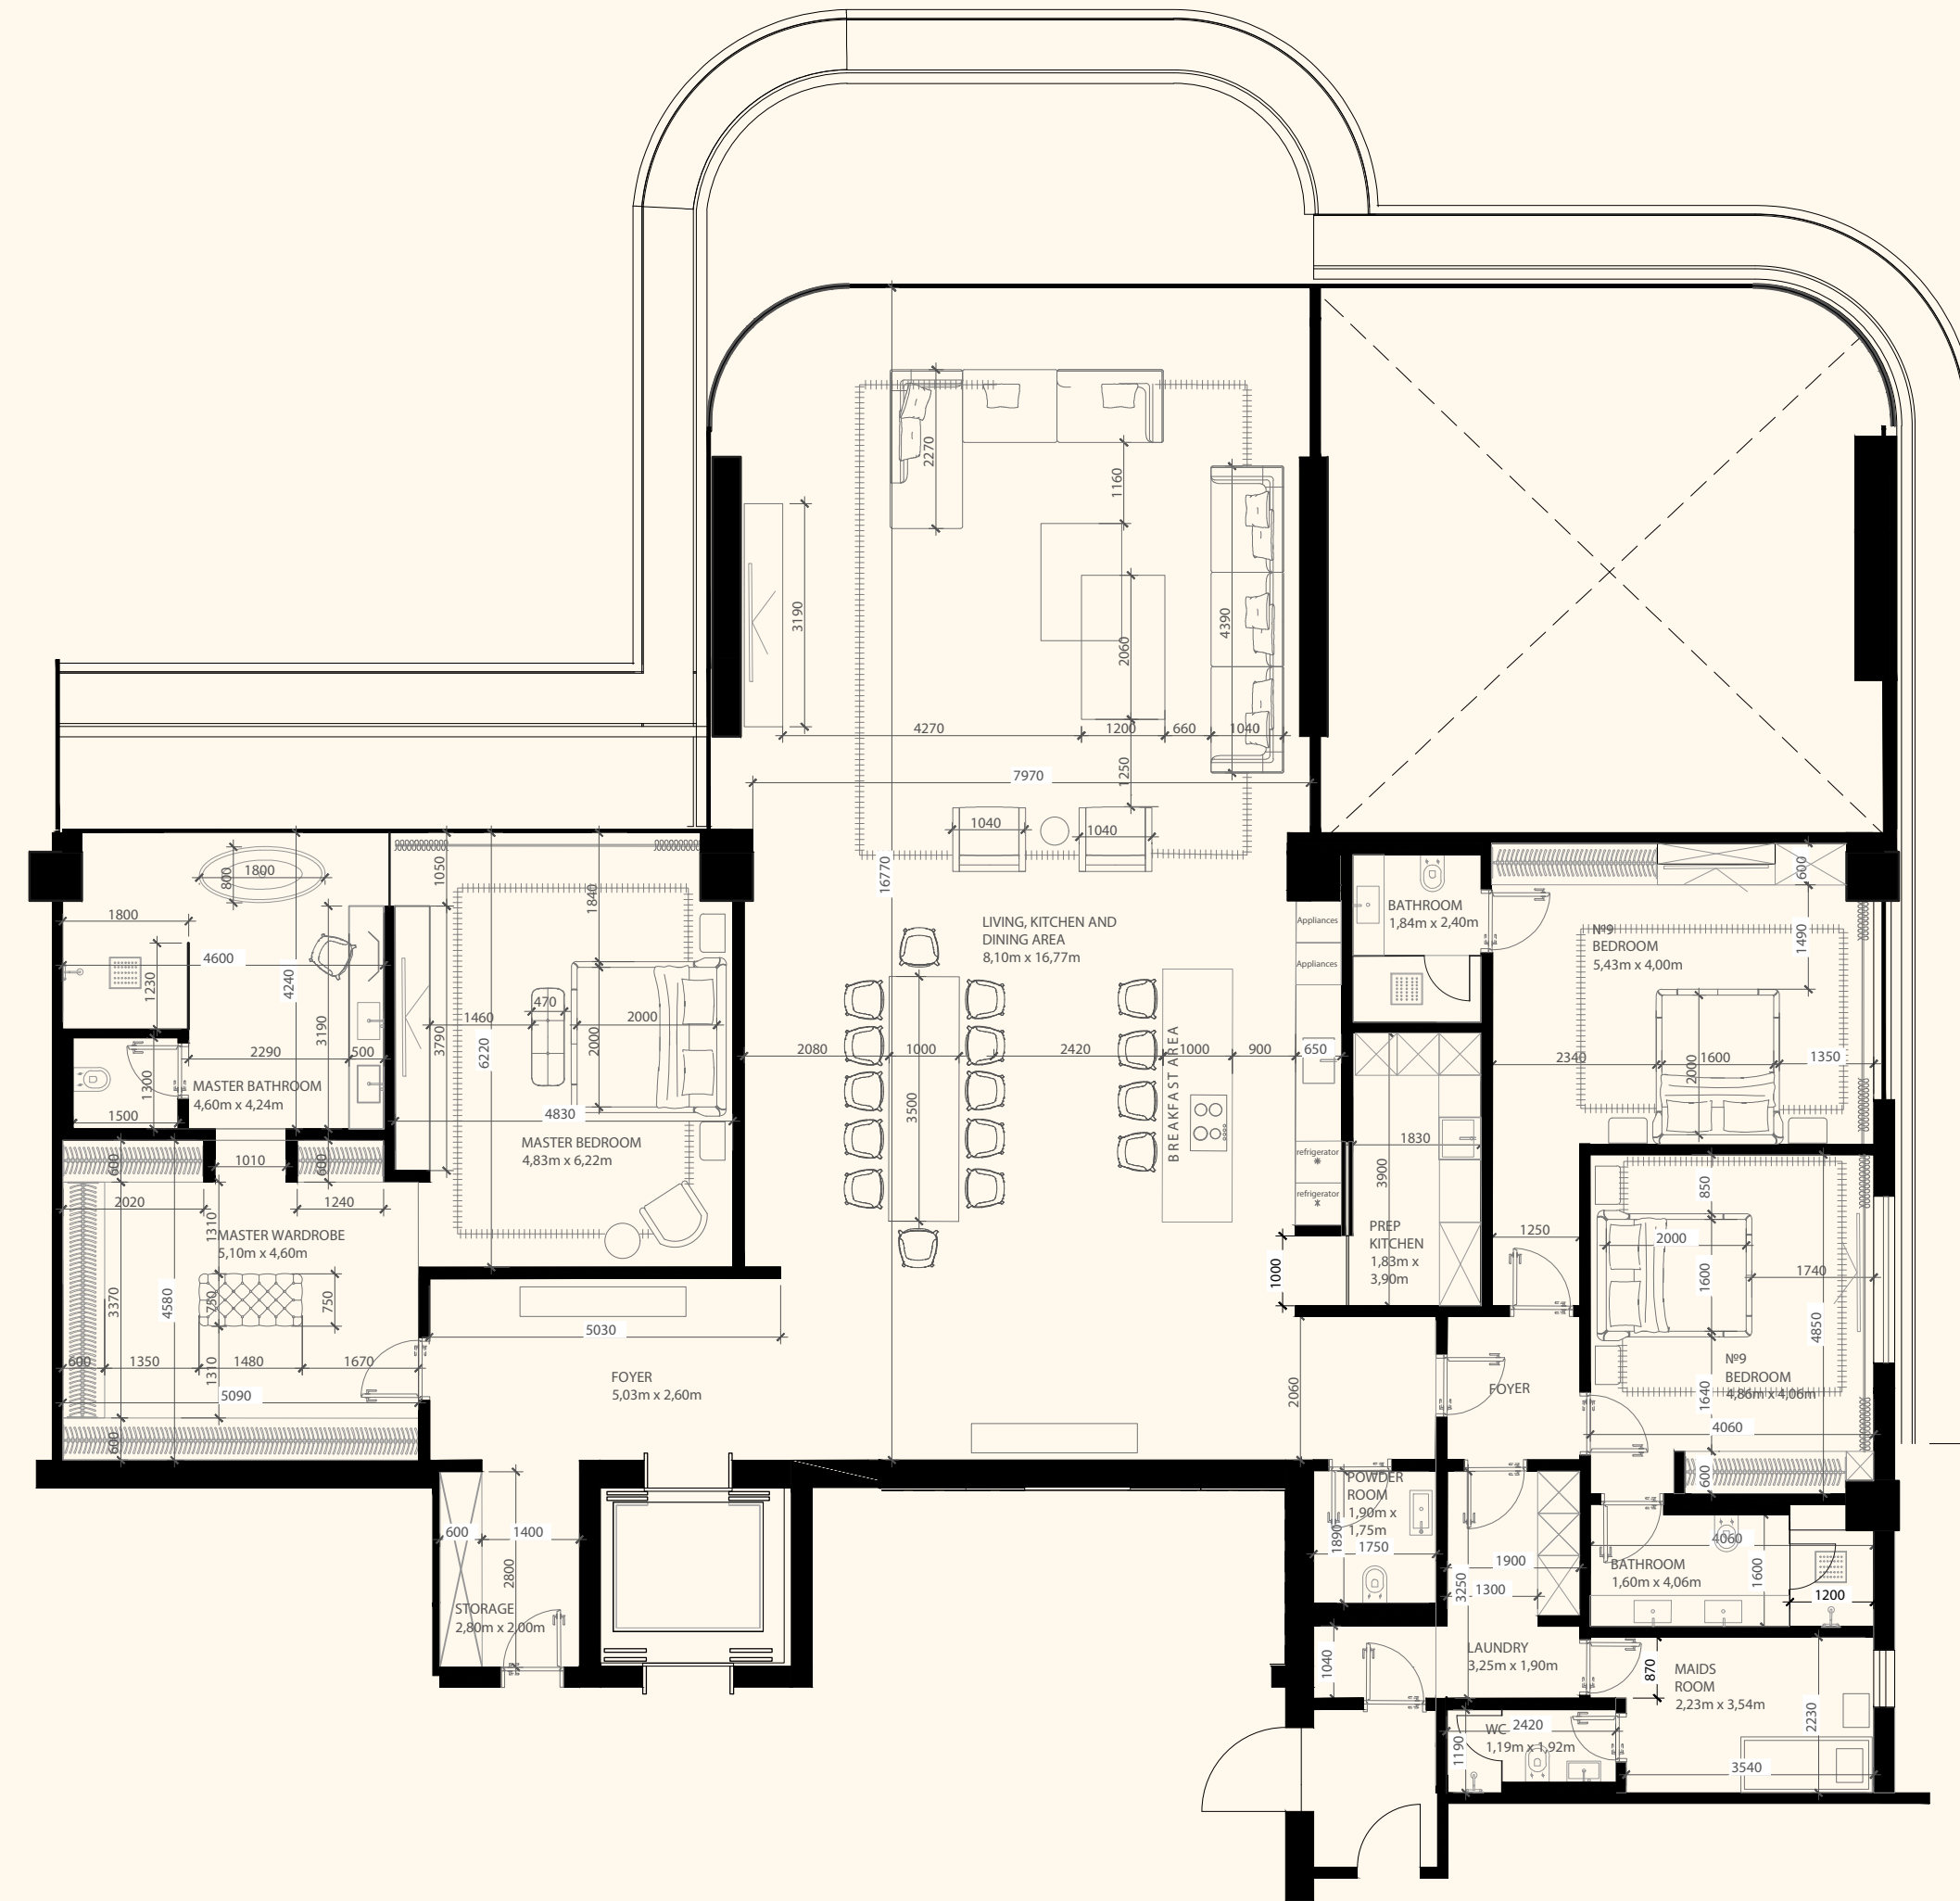

ORLA

DORCHESTER COLLECTION
DUBAI

Sea View

Beach View

Unit 302

3 Bedrooms | 4 Bathrooms | 3 Parking Spaces

Residence	3,640 sq. ft.	338 sq. mt.
Terrace	415 sq. ft.	39 sq. mt.
Total	4,055 sq. ft.	377 sq. mt.