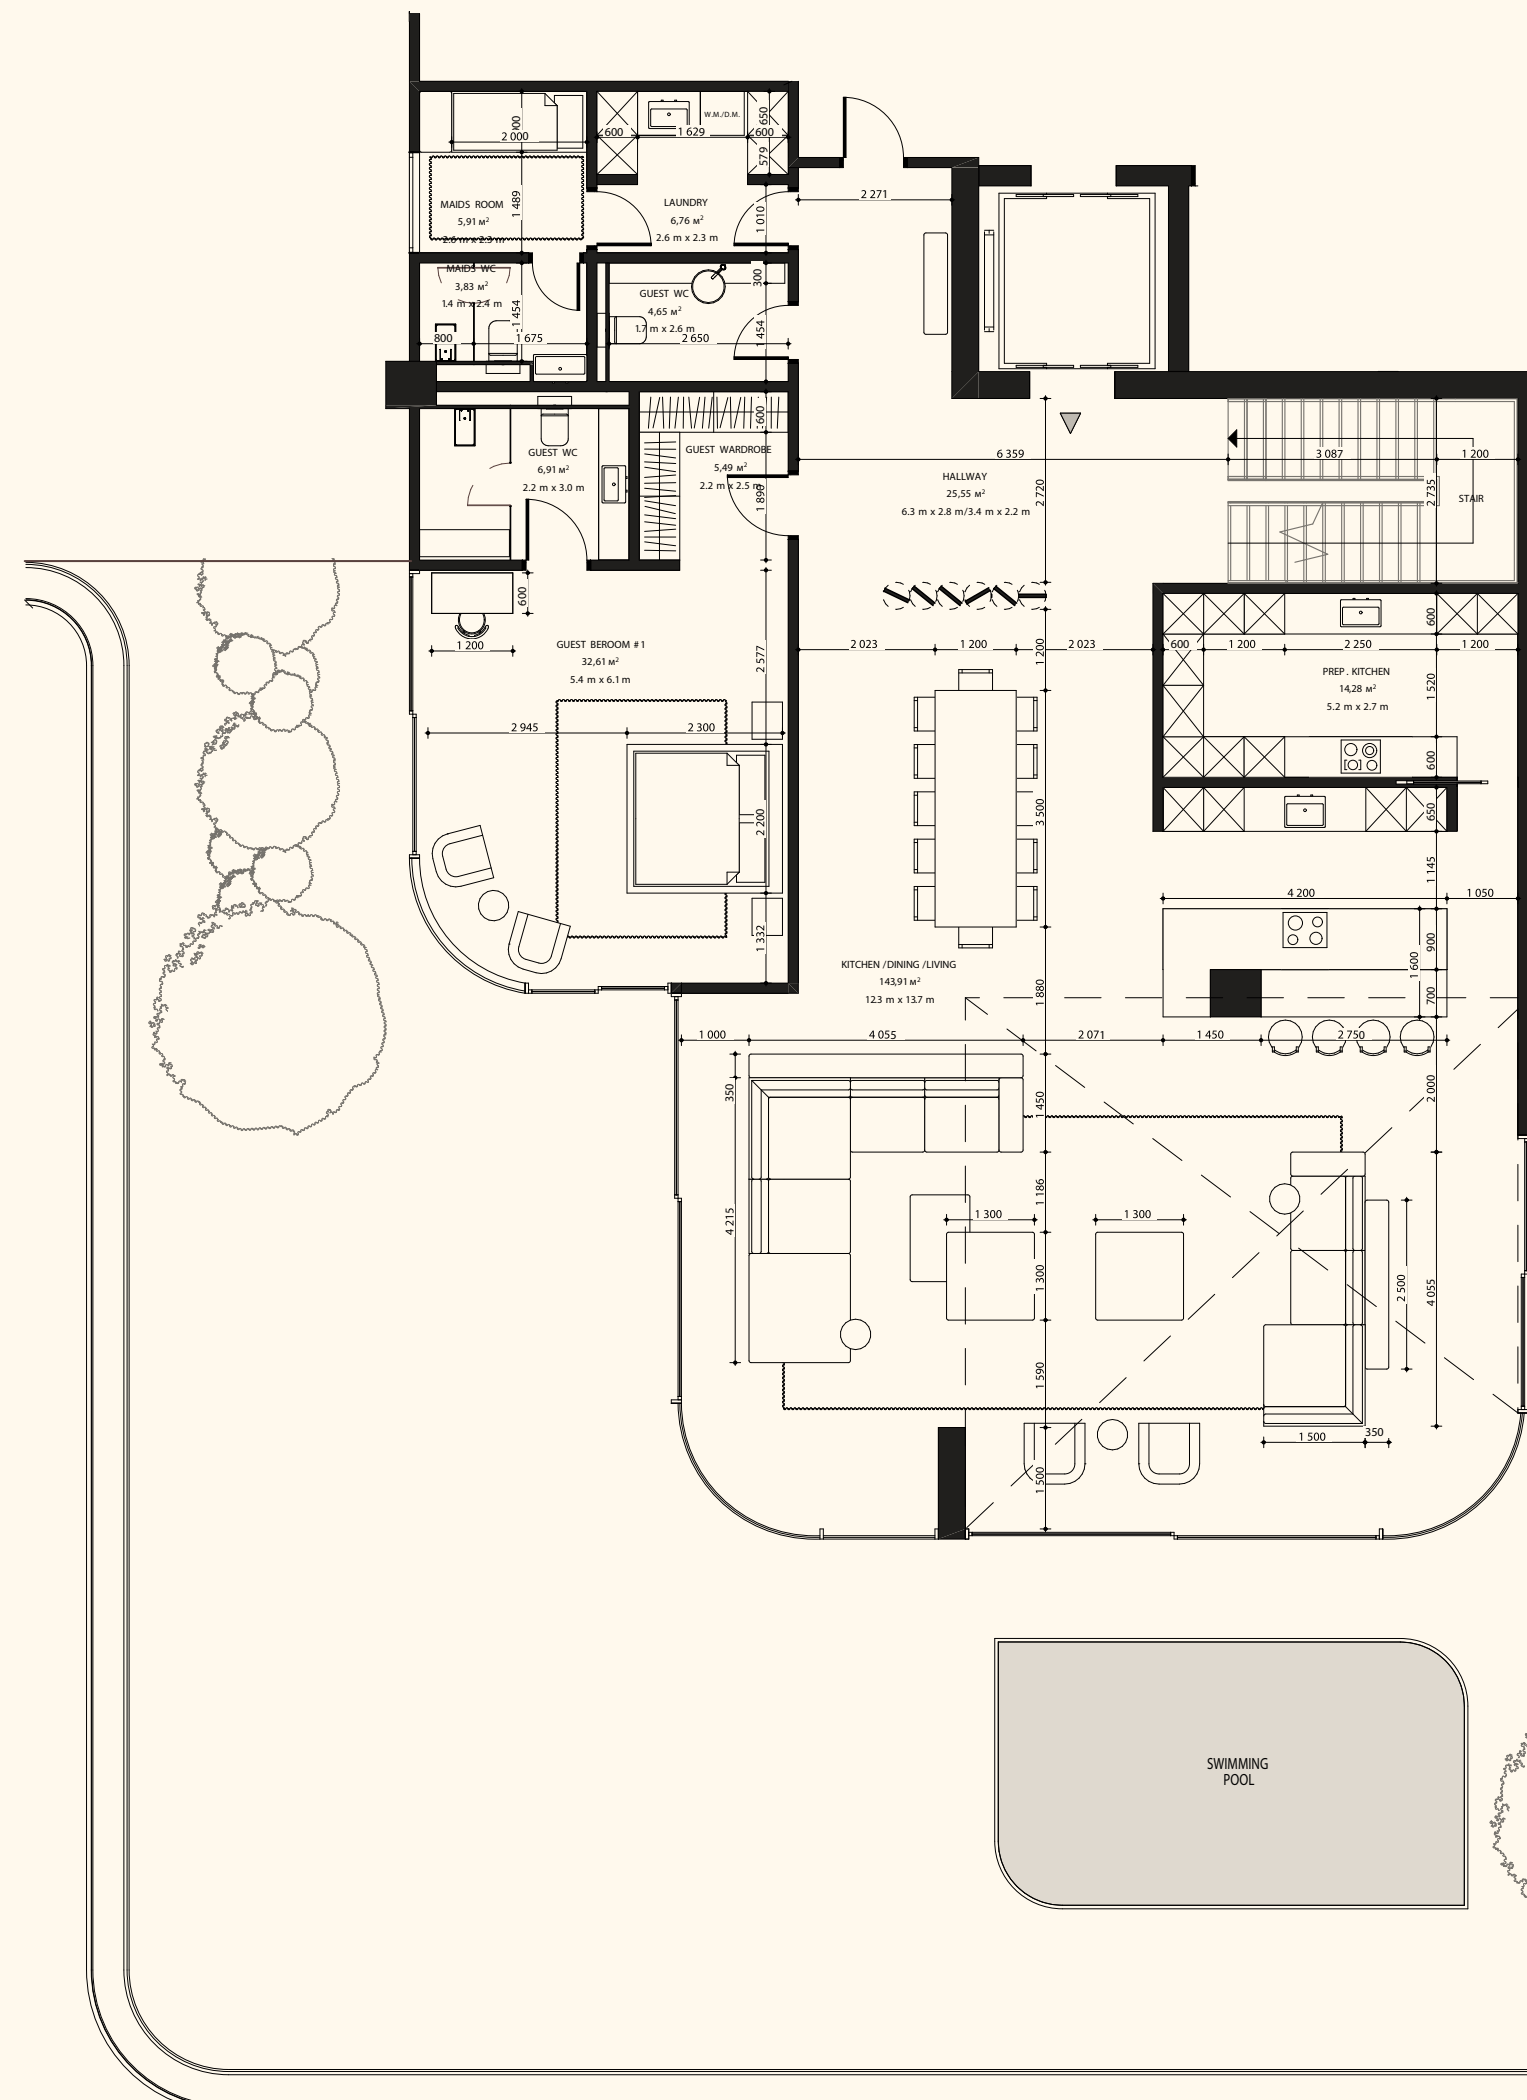

Lower Level

Upper Level