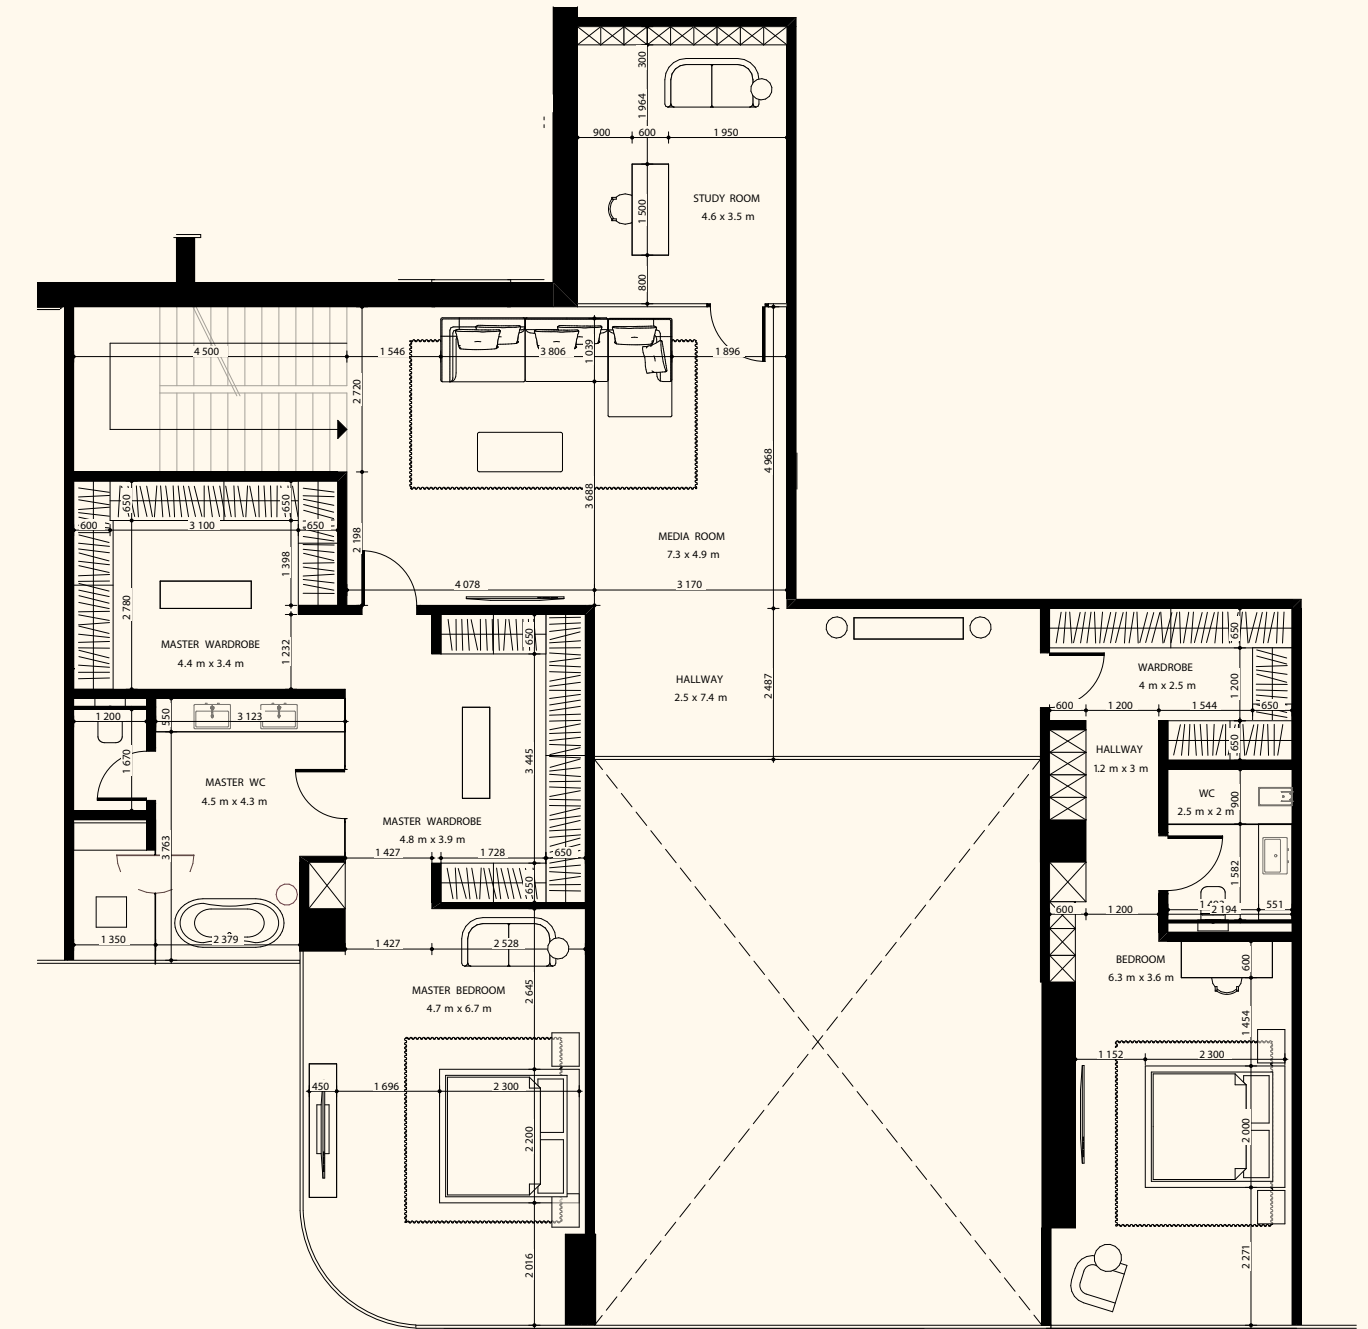

ORLA

DORCHESTER COLLECTION
DUBAI

Sea View

Beach View

Unit 803

4 Bedrooms | 6 Bathrooms | 4 Parking Spaces

Residence	4,426sq. ft.	411 sq. mt.
Terrace	3,011 sq. ft.	280 sq. mt.
Total	7,438 sq. ft.	691 sq. mt.

ORLA

DORCHESTER COLLECTION

DUBAI

Sea View

Beach View

Lower Level

Upper Level

Unit 804

4 Bedroom Duplex | 6 Bathrooms | 4 Parking Spaces

Residence	5,885 sq. ft.	547 sq. mt.
Terrace	1,901 sq. ft.	177 sq. mt.
Total	7,786 sq. ft.	723 sq. mt.

ORLA

DORCHESTER COLLECTION
DUBAI

Sea View

Beach View

Unit 808