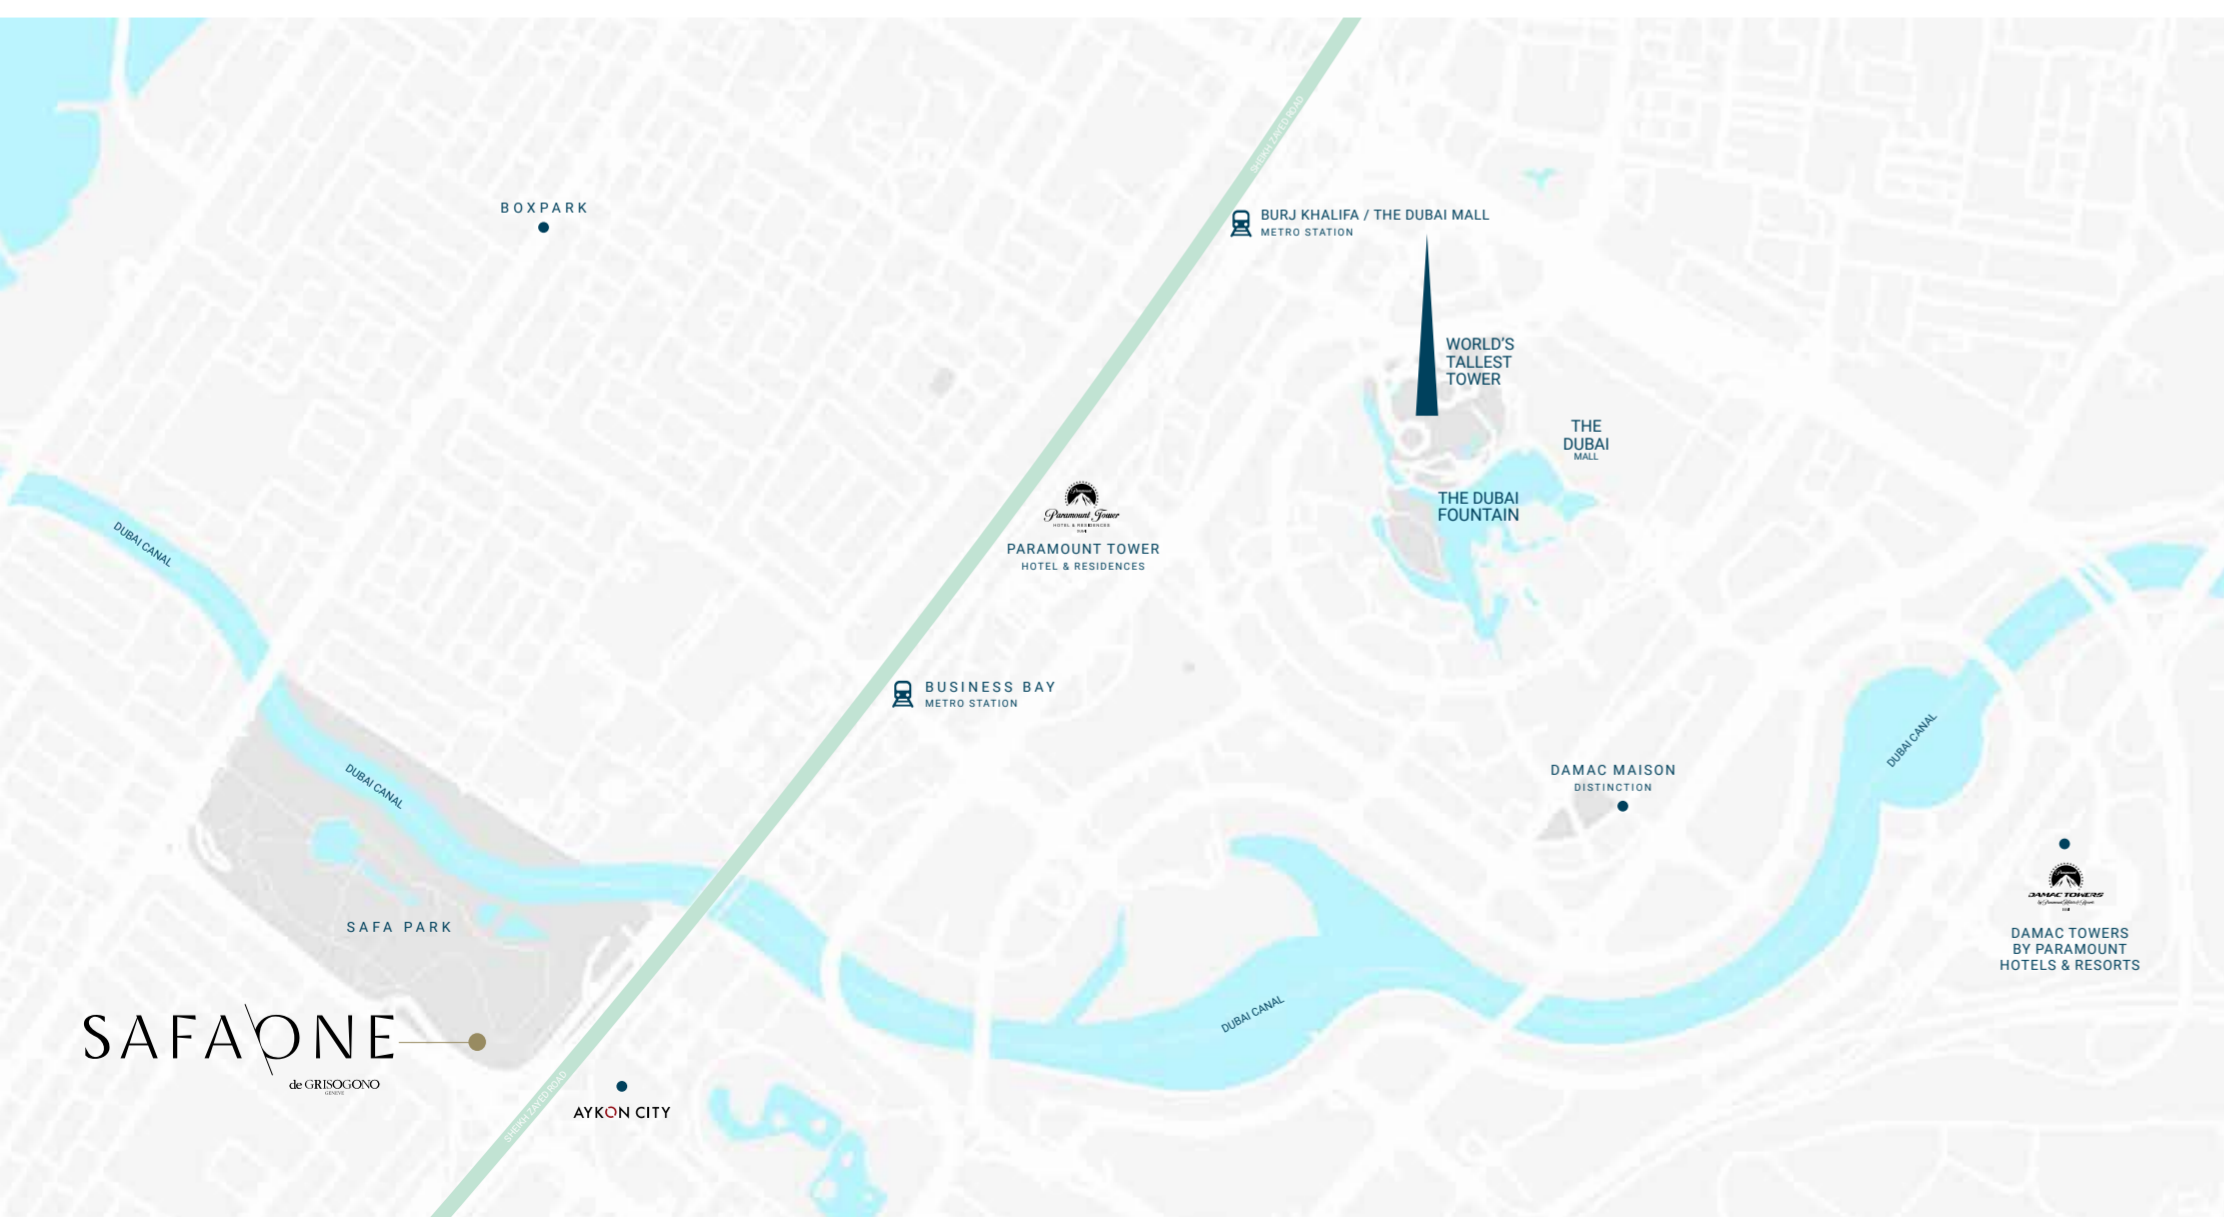

WITNESS NATURE BREAK THE
CONFINES OF SAFA PARK AND CAST
ITS SPELL UPON SAFA ONE.

Stroll between the Podium's exotic trees and flowers
before casting your gaze towards Safa One's two
towers, where enchanted gardens ascend the
building like a necklace of jade, strung from the sky.

Y
R
D
X
D
L
E
O
F
R
U
T
A
N
Z
E
T
H

LUXURY
IS A
LOCATION
LIKE NO
OTHER

LIVE IN THE HEART OF THE CITY,
WITH YOUR FINGER ON THE PULSE OF NOW.

Safa One's central location allows you to gaze upon sweeping views of Safa Park, World Islands and Bulgari Island from one side, and breathtaking vistas towards Burj Al Arab, Palm Jumeirah and Atlantis on the other.