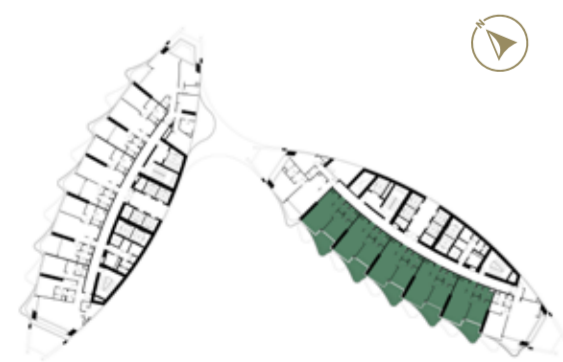

SAFAONE
de GRISOGONO
GENEVE

FLOOR PLANS

1 BEDROOM

TOWER-B | TYPE-A
LEVELS: 06-21 & 23-38

LEVELS: 06,08,10,29,31,
33,35 & 37

LEVELS: 07,09,11,13,15,17,19,21,24,
26,28,30,32,34,36 & 38

LEVELS: 12,14,16,18,
20,23,25 & 27

2 BEDROOM

TOWER-A | TYPE-A
LEVELS: 07, 09, 11, 13, 15, 17, 19, 21,
24, 26, 28, 30, 32, 34, 36 & 38

LEVELS: 07,09,11,13,15,17,19,21,24,
26,28,30,32,34,36 & 38

2 BEDROOM

TOWER-A | TYPE-B
LEVELS: 06-21 & 23-38