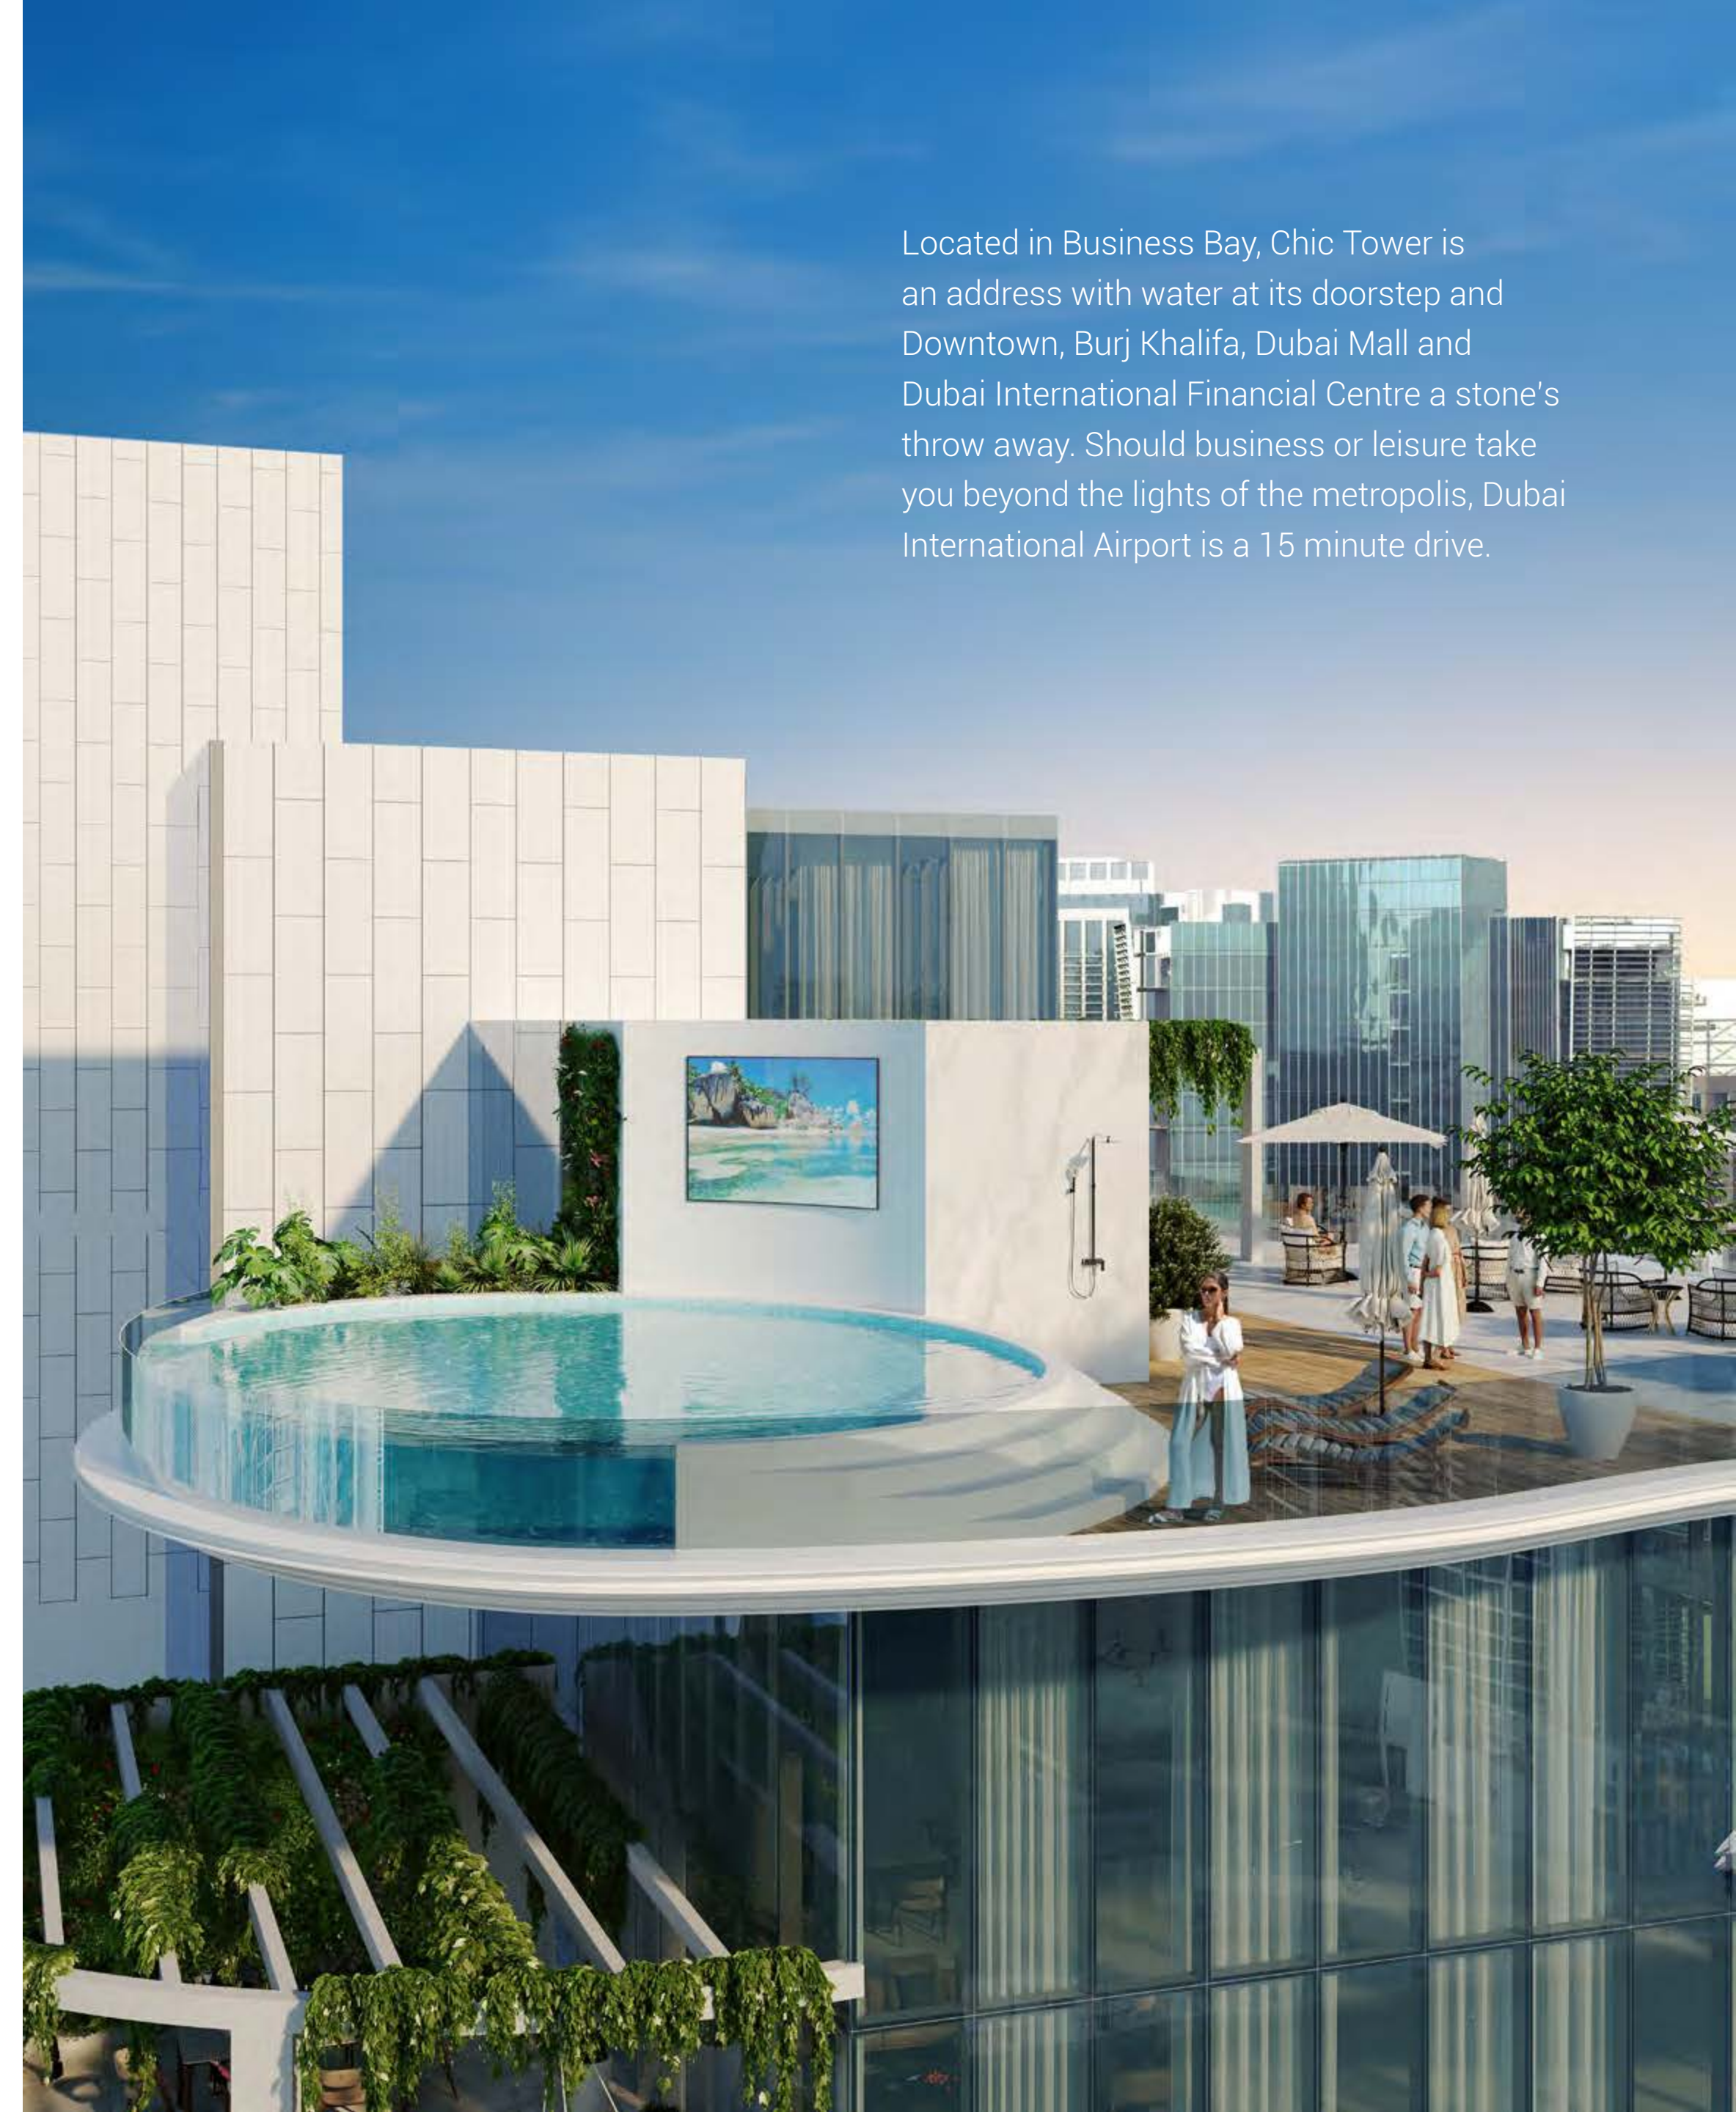

REAWAKEN LUXURY

DAMAC

REAWAKEN LUXURY

TURQUOISE, REIMAGINED.

Inspired by the healing properties of turquoise, Chic Tower is where wellness and opulence meet.

Here, the fabled fountain of youth is recast as a holistic lifestyle experience which brings together restorative baths, beauty treatments, state of the art gyms, residential luxury, and master-jeweler de Grisigono's unique interpretation of one of the world's most beloved gemstones.

From hot baths and cold baths to salt baths and
mud baths, a unique tonic to life's wear and tear
awaits you each day of the week.

REAWAKEN LUXURY

VIEWS,
REDISCOVERED.

At Chic Tower, you meditate with your eyes closed. But you enjoy the view with eyes full of wonder. Your home boasts sweeping panoramas of Dubai's iconic Canal and beyond, allowing you to revitalize your perspective on life, every time you look out of your window.

REAWAKEN LUXURY

LOCATION, RECENTRED.

Located in Business Bay, Chic Tower is an address with water at its doorstep and Downtown, Burj Khalifa, Dubai Mall and Dubai International Financial Centre a stone's throw away. Should business or leisure take you beyond the lights of the metropolis, Dubai International Airport is a 15 minute drive.

REAWAKEN LUXURY

WELLNESS,
RESTORED.

Chic Tower invites you to remain healthy from the moment you walk through the door, where the lobby greets you with workout benches and weights. On the Podium level, the main spa extends into an outdoor gym, designed to strengthen all muscle groups with calisthenic-focused equipment and training.