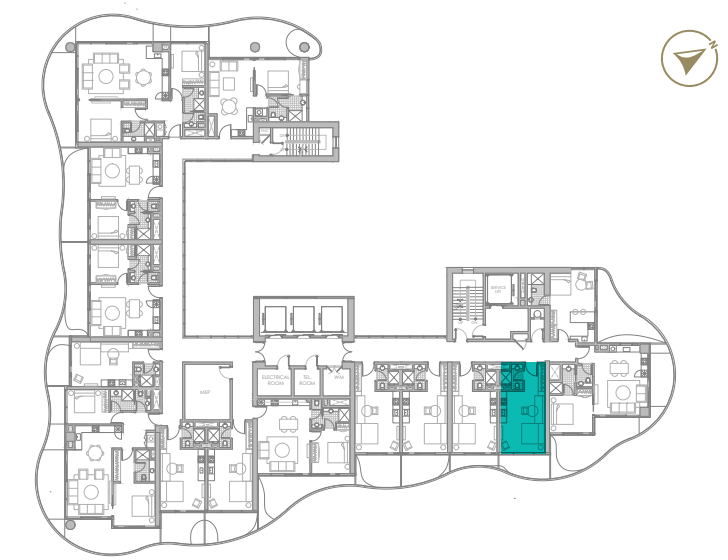

R E A W A K E N

L U X U R Y

F L O O R P L A N S

CHIC
TOWER

TYPE 01 | BALCONY 03
LEVELS: 07, 11, 15, 19, 23, 27, 31

TYPE 01 | BALCONY 18
LEVELS: 08, 10, 12, 14, 16, 18, 20, 22, 24, 26, 28, 30, 32

TYPE 01 | BALCONY 33
LEVELS: 09, 13, 17, 21, 25, 29

LEVELS: 07,11,15,19

LEVELS: 07,11,15,19

LEVELS: 09,13,17

TYPE 01 | BALCONY 04
LEVELS: 07, 11, 15, 19, 23, 27, 31

TYPE 01 | BALCONY 19
LEVELS: 08, 10, 12, 14, 16, 18, 20, 22, 24, 26, 28, 30, 32

TYPE 01 | BALCONY 34
LEVELS: 09, 13, 17, 21, 25, 29