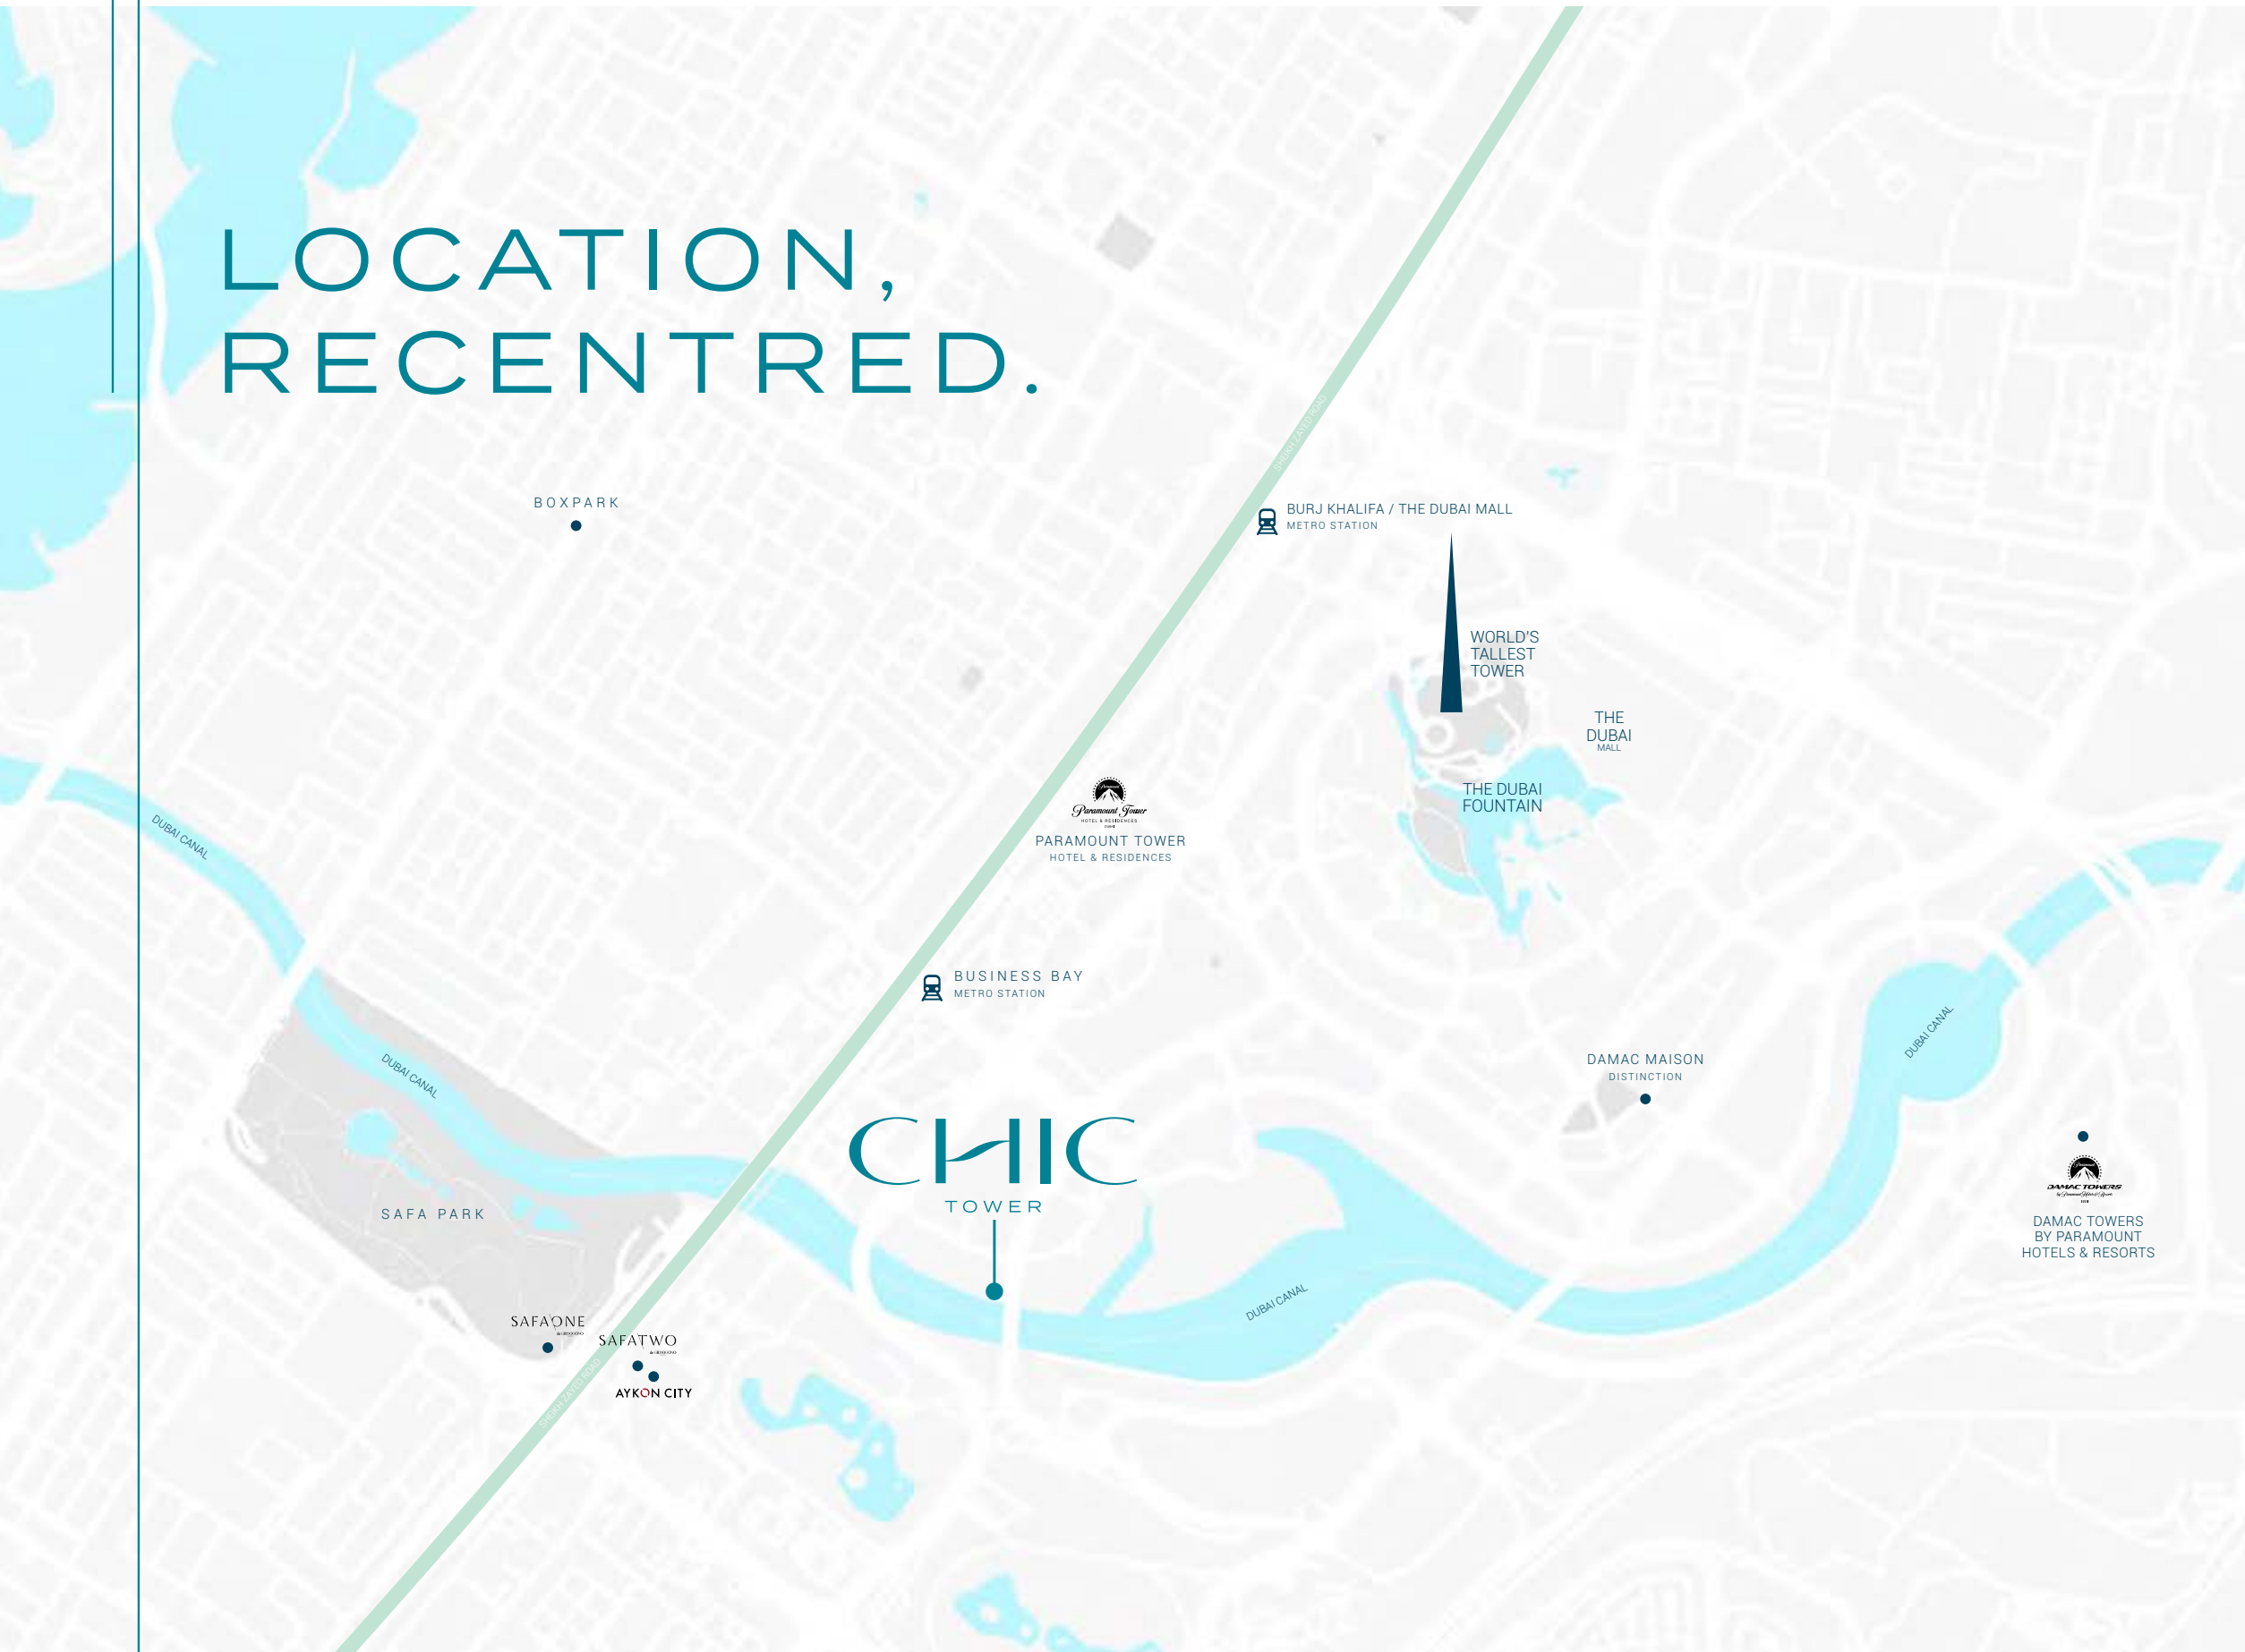

REAWAKEN LUXURY

LOCATION, RECENTRED.

Located in Business Bay, Chic Tower is an address with water at its doorstep and Downtown, Burj Khalifa, Dubai Mall and Dubai International Financial Centre a stone's throw away. Should business or leisure take you beyond the lights of the metropolis, Dubai International Airport is a 15 minute drive.