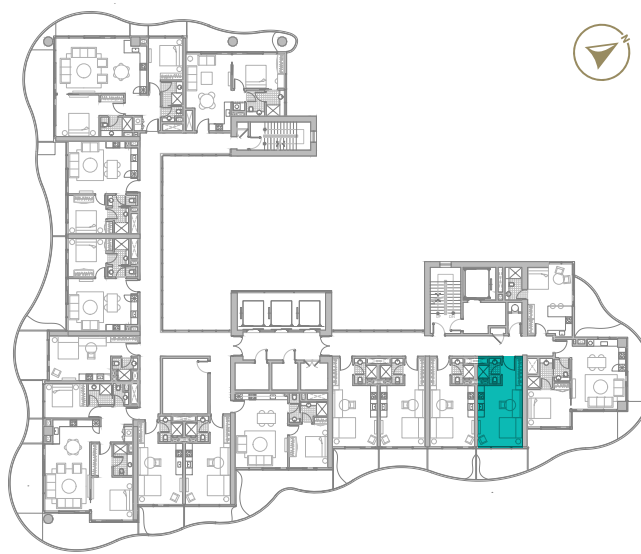

R E A W A K E N

L U X U R Y

F L O O R P L A N S

CHIC
TOWER

TYPE 01 | BALCONY 03
LEVELS: 07, 11, 15, 19, 23, 27, 31

TYPE 01 | BALCONY 18
LEVELS: 08, 10, 12, 14, 16, 18, 20, 22, 24, 26, 28, 30, 32

TYPE 01 | BALCONY 33
LEVELS: 09, 13, 17, 21, 25, 29

LEVELS: 07,11,15,19

LEVELS: 07,11,15,19

LEVELS: 09,13,17

TYPE 01 | BALCONY 04
LEVELS: 07, 11, 15, 19, 23, 27, 31

TYPE 01 | BALCONY 19
LEVELS: 08, 10, 12, 14, 16, 18, 20, 22, 24, 26, 28, 30, 32

TYPE 01 | BALCONY 34
LEVELS: 09, 13, 17, 21, 25, 29