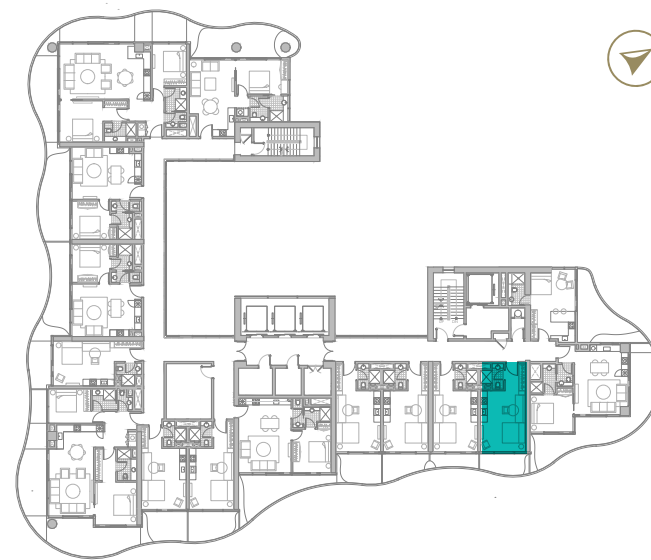

R E A W A K E N

L U X U R Y

F L O O R P L A N S

CHIC
TOWER

TYPE 01 | BALCONY 03
LEVELS: 07, 11, 15, 19, 23, 27, 31

TYPE 01 | BALCONY 18
LEVELS: 08, 10, 12, 14, 16, 18, 20, 22, 24, 26, 28, 30, 32

TYPE 01 | BALCONY 33
LEVELS: 09, 13, 17, 21, 25, 29

LEVELS: 07,11,15,19

LEVELS: 07,11,15,19

LEVELS: 09,13,17

TYPE 01 | BALCONY 04
LEVELS: 07, 11, 15, 19, 23, 27, 31

TYPE 01 | BALCONY 19
LEVELS: 08, 10, 12, 14, 16, 18, 20, 22, 24, 26, 28, 30, 32

TYPE 01 | BALCONY 34
LEVELS: 09, 13, 17, 21, 25, 29